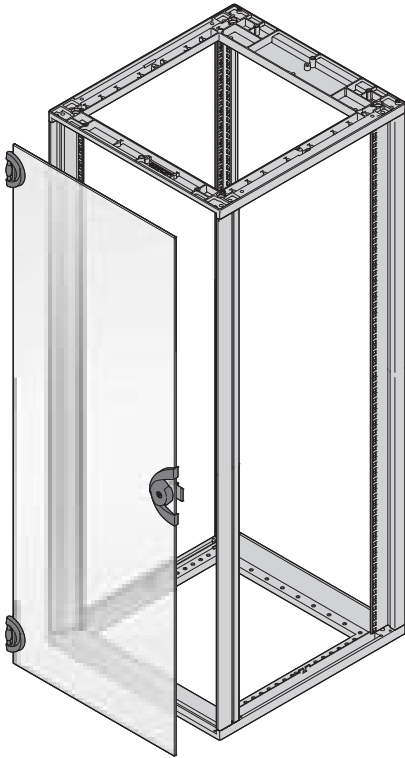

### Glass door (smoke grey)

- Can be assembled at front and rear
- Opening angle 180°

#### Delivery comprises

| Item | Qty | Description  |
|------|-----|--|
| 1    | 1   | Glass door, single pane safety glass (ESG) 6 mm, smoke grey; safety lock with DIN cylinder and 1 key (2233x); hinges, plastic, black |
| 2    | 1   | Assembly kit   |

### Steel door

- Can be assembled at front and rear
- Opening angle 180°
- Colour black grey (RAL 7021) or light grey (RAL 7035)