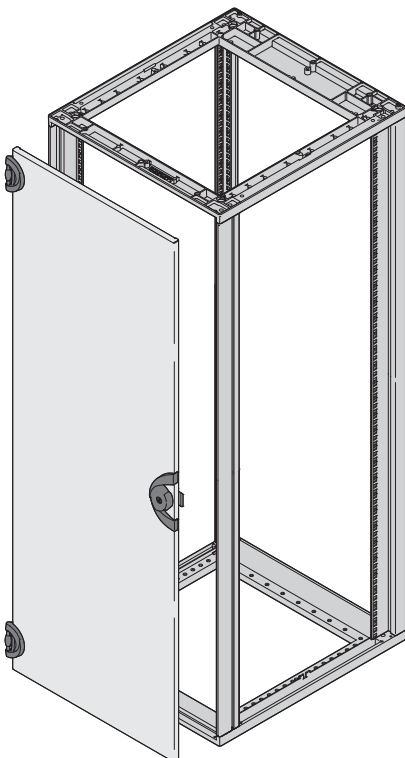

### Glass door (smoke grey)

- Can be assembled at front and rear
- Opening angle 180°

#### Delivery comprises

| Item | Qty | Description  |
|------|-----|--|
| 1    | 1   | Glass door, single pane safety glass (ESG) 6 mm, smoke grey; safety lock with DIN cylinder and 1 key (2233x); hinges, plastic, black |
| 2    | 1   | Assembly kit   |

#### Order Information

| For cabinet height | Height | Part no.  |
|--------------------|--------|-----------|
| U                  | mm     |           |
| 9                  | 422    | 27230-002 |
| 12                 | 555    | 27230-003 |
| 16                 | 733    | 27230-004 |
| 20                 | 911    | 27230-005 |
| 25                 | 1133   | 27230-006 |
| 34                 | 1534   | 27230-007 |
| 38                 | 1711   | 27230-008 |
| 43                 | 1933   | 27230-009 |
| 47                 | 2111   | 27230-010 |

### Steel door

- Can be assembled at front and rear
- Opening angle 180°
- Colour black grey (RAL 7021) or light grey (RAL 7035)