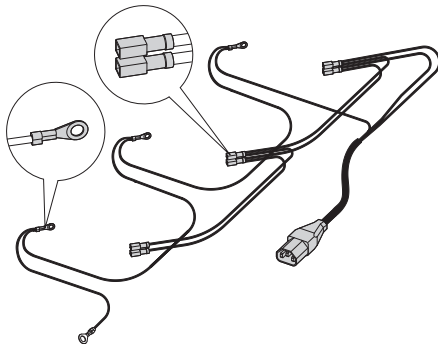

Wall mounted cases - *epcase*

Fan with covering grille, 230 V_{AC}

01503057

Connecting cable and earthing for 1 ... 3 fans

01505057

- For assembly in cable ducting openings (top/bottom)
- Assembly of fan by clipping in protective grilles
- Connect up to 3 fans via separate connecting cable

Delivery comprises

Item	Qty	Description
1	1	230 V _{AC} fan, dimensions 38 x 119 x 119 mm
2	2	Protective grille, plastic, black

Order Information

Description	Part no.
Fan with covering grille, 230 V _{AC}	21236-092
Connecting cable for 1 ... 3 fans IEC-320 male connector, 1 piece	21236-099
Thermostat with mains/line connector, 230 V _{AC} , SCHUKO/UTE connector, IEC-320 female connector, 1 piece	20118-750

Note

- Please order connecting cable separately

For further information www.schroff.biz/oneclick
oneClick search code = Part no.

Protective grille

01505058

- For passive cooling
- To cover the opening

Delivery comprises