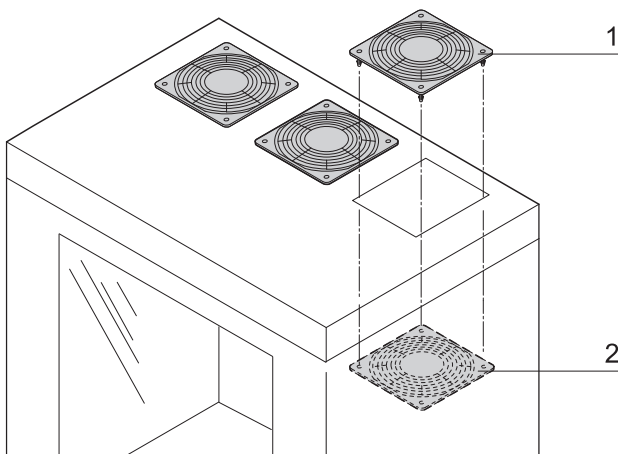

Delivery comprises

Item	Qty	Description
1	1	230 V _{AC} fan, dimensions 38 x 119 x 119 mm
2	2	Protective grille, plastic, black

Order Information

Description	Part no.
Fan with covering grille, 230 V _{AC}	21236-092
Connecting cable for 1 ... 3 fans IEC-320 male connector, 1 piece	21236-099
Thermostat with mains/line connector, 230 V _{AC} , SCHUKO/UTE connector, IEC-320 female connector, 1 piece	20118-750

Note

- Please order connecting cable separately

For further information www.schroff.biz/oneclick
oneClick search code = Part no.

Protective grille

01505058

- For passive cooling
- To cover the opening

Delivery comprises