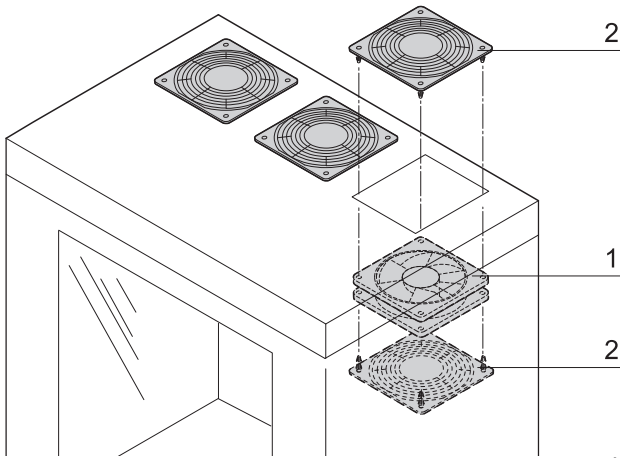

Wall mounted cases - *epcase*

Fan with covering grille, 230 V_{AC}

01503057

Connecting cable and earthing for 1 ... 3 fans

01505057

- For assembly in cable ducting openings (top/bottom)
- Assembly of fan by clipping in protective grilles
- Connect up to 3 fans via separate connecting cable

Delivery comprises

Item	Qty	Description
1	1	230 V _{AC} fan, dimensions 38 x 119 x 119 mm
2	2	Protective grille, plastic, black

Order Information

Description	Part no.
Fan with covering grille, 230 V _{AC}	21236-092
Connecting cable for 1 ... 3 fans IEC-320 male connector, 1 piece	21236-099
Thermostat with mains/line connector, 230 V _{AC} , SCHUKO/UTE connector, IEC-320 female connector, 1 piece	20118-750