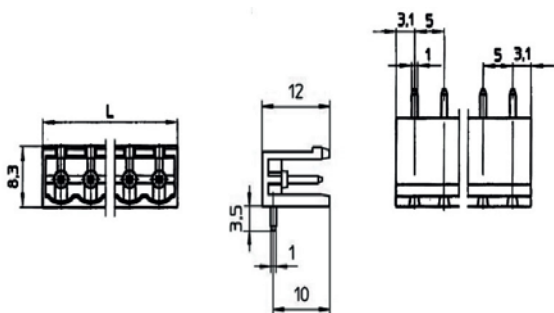

# Pluggable Terminal Blocks

Clamp Terminal 5 mm Pitch

## FEATURES:

Open ended  
Polarised Mouldings  
Guided pin alignment  
cUL approved

## SPECIFICATION:

Pitch	5 mm
Gender housing	Male
Connection direction	horizontal
Termination type	Clamp Terminals/Screw Connection
Connection cross-section	24-12 AWG
Colour	green

## PRODUCT RANGE:

Art. no.	Pole no.
RND 205-00353	2
RND 205-00354	3
RND 205-00355	4
RND 205-00356	5
RND 205-00357	6
RND 205-00359	8
RND 205-00360	9