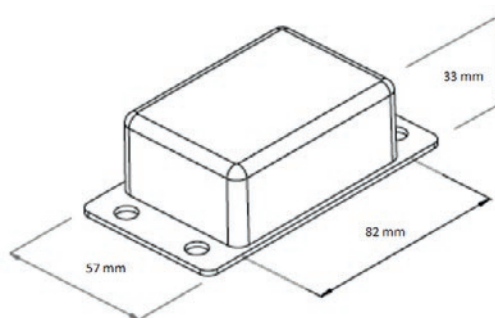

# Potting Boxes

Plastic enclosure black 82 x 57 x 33 mm ABS

---

## FEATURES:

With mounting lugs and 2 moulded cable entries

Highly resistant to most chemicals

High rigidity and impact strength

Compliant with water absorption to DIN53495

Maximum protection against shock, chemicals, moisture & temperature

## SPECIFICATION:

|                      |  |
|----------------------|--|
| Dimensions L x W x H | 82 x 57 x 33 mm                        |
| Colour               | black                                  |
| Material             | ABS                                    |
| Mounting             | Screws                                 |
| Design               | Label recess in base/Screw mounted lid |
| Temperature range    | max. +70 °C                            |