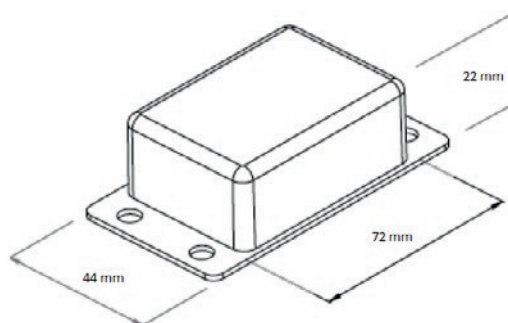

# Potting Boxes

Plastic enclosure black 72 x 44 x 22 mm ABS

## FEATURES:

With mounting lugs and 2 moulded cable entries

Highly resistant to most chemicals

High rigidity and impact strength

Compliant with water absorption to DIN53495

Maximum protection against shock, chemicals, moisture & temperature

## SPECIFICATION:

Dimensions L x W x H	72 x 44 x 22 mm
Colour	black
Material	ABS
Mounting	Screws
Temperature range	max. +70 °C