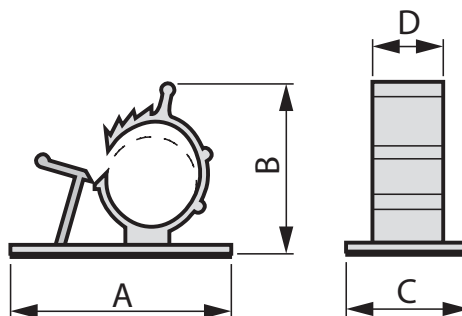

Cable Clamp -15...+65 °C black Polyamide 6.6

Cable Clamps, Adjustable, RND

FEATURES:

- Self-adhesive
- Latch-in closure
- Adjustable diameter

SPECIFICATION:

Temperature range	-15...+65 °C
Colour	black
Material	Polyamide 6.6

PRODUCT RANGE:

Art. Nr.	Clamping range	A	B	C	D
RND 475-00319	ø 7.9...10.3 mm	25.4 mm	22.2 mm	19.1 mm	10.2 mm
RND 475-00320	ø 10.0...12.5 mm	31.8 mm	27.8 mm	19.1 mm	10.2 mm
RND 475-00321	ø 12.6...15.4 mm	37.0 mm	31.8 mm	18.4 mm	12.1 mm
RND 475-00322	ø 16.5...20.1 mm	42.0 mm	37.0 mm	25.0 mm	12.7 mm