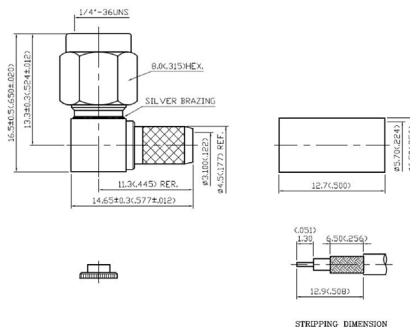

## Male Connector SMA 50 Ω, angled

### SPECIFICATION:

Housing Material	Brass/Gold-plated
Series	SMA
Frequency	12.4 GHz
Gender	Male
Insulation material	Teflon
Impedance	50 Ω
CAT Catalogue Description	2Crimp Ferrule - Brass, Gold-plated - Gasket – Silicone, Red - Washer - Stainless Steel - Cap - Brass, Gold-plated
Connector Design	angled
Connection, attachment	Solder
Connection, shield	Crimp 5.6 mm
Cable type	RG-142U
Contacts	gold-plated

### PRODUCT RANGE:

Art. Nr.

RND 205-00487