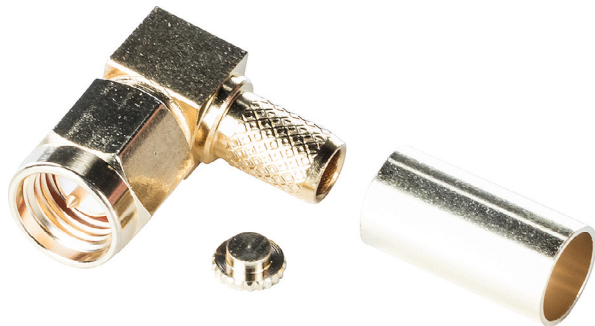

# HF Connectors

## Male Connector SMA 50 Ω, angled

### SPECIFICATION:

Housing Material	Brass/Gold-plated
Series	SMA
Frequency	12.4 GHz
Gender	Male
Insulation material	Teflon
Impedance	50 Ω
CAT Catalogue Description	2Crimp Ferrule - Brass, Gold-plated - Gasket – Silicone, Red - Washer - Stainless Steel - Cap - Brass, Gold-plated
Connector Design	angled
Connection, attachment	Solder
Connection, shield	Crimp 5.6 mm
Cable type	RG-142U
Contacts	gold-plated