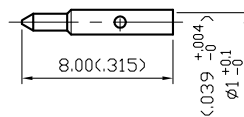

HF Connectors

Male Connector SMA 50 Ω, straight

SPECIFICATION:

Housing Material	Brass/Gold-plated
Series	SMA
Frequency	12.4 GHz
Gender	Male
Insulation material	Teflon
Impedance	50 Ω
CAT Catalogue Description 2	Crimp Ferrule - Brass, Gold-plated - Gasket - Silicone, Red - Washer - Stainless Steel
Connector Design	straight
Connection, attachment	Crimp 0.92 mm
Connection, shield	Crimp 5.5 mm
Cable type	RG-58U
Contacts	Brass/gold-plated

PRODUCT RANGE:

Art. Nr.

RND 205-00450

STRIPPING DIMENSION
SCALE 3:1