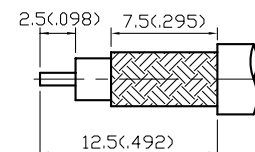

HF Connectors

Male Connector SMA 50 Ω, straight

SPECIFICATION:

Housing Material	Brass/Gold-plated
Series	SMA
Frequency	12.4 GHz
Gender	Male
Insulation material	Teflon
Impedance	50 Ω
CAT Catalogue Description 2	Crimp Ferrule - Brass, Gold-plated - Gasket - Silicone, Red - Washer - Stainless Steel
Connector Design	straight
Connection, attachment	Crimp 0.92 mm
Connection, shield	Crimp 5.5 mm
Cable type	RG-58U
Contacts	Brass/gold-plated

PRODUCT RANGE:

Art. Nr.

RND 205-00450

STRIPPING DIMENSION
SCALE 3:1