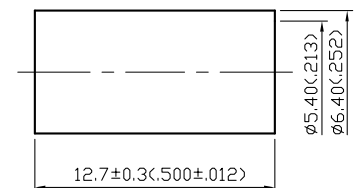

HF Connectors

Male Connector SMA 50 Ω, straight

SPECIFICATION:

Housing Material	Brass/Gold-plated
Series	SMA
Frequency	12.4 GHz
Gender	Male
Insulation material	Teflon
Impedance	50 Ω
CAT Catalogue Description 2	Crimp Ferrule - Brass, Gold-plated - Gasket - Silicone, Red - Washer - Stainless Steel
Connector Design	straight
Connection, attachment	Crimp 0.92 mm
Connection, shield	Crimp 5.5 mm
Cable type	RG-58U
Contacts	Brass/gold-plated

PRODUCT RANGE:

Art. Nr.

RND 205-00450

STRIPPING DIMENSION
SCALE 3:1