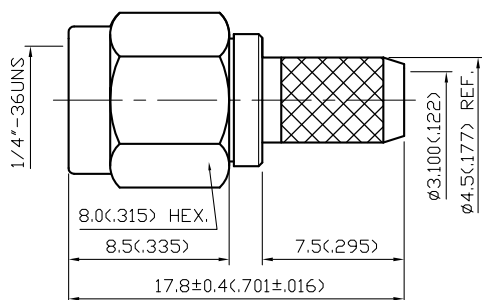

HF Connectors

Male Connector SMA 50 Ω, straight

SPECIFICATION:

Housing Material	Brass/Gold-plated
Series	SMA
Frequency	12.4 GHz
Gender	Male
Insulation material	Teflon
Impedance	50 Ω
CAT Catalogue Description 2	Crimp Ferrule - Brass, Gold-plated - Gasket - Silicone, Red - Washer - Stainless Steel
Connector Design	straight
Connection, attachment	Crimp 0.92 mm
Connection, shield	Crimp 5.5 mm
Cable type	RG-58U
Contacts	Brass/gold-plated

PRODUCT RANGE:

Art. Nr.

RND 205-00450

STRIPPING DIMENSION
SCALE 3:1