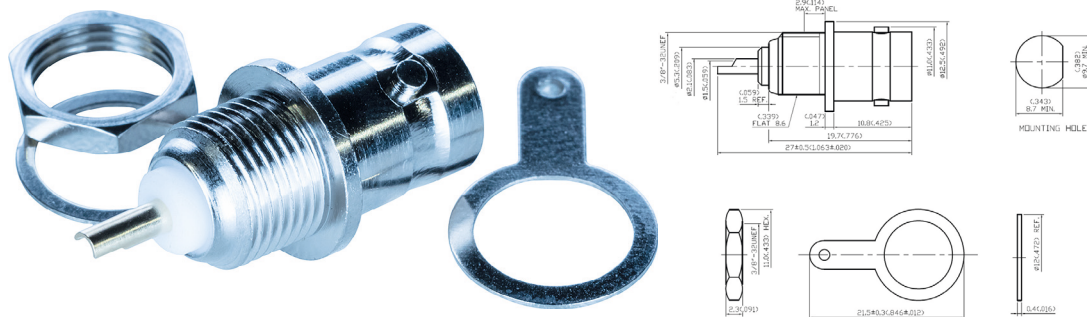

## Female Connector BNC 50 Ω, straight

### SPECIFICATION:

Mounting	Panel mount
Housing Material	Brass/Nickel-plated
Series	BNC
Frequency	4 GHz
Gender	Female
Insulation material	Teflon
Impedance	50 Ω
CAT Catalogue Description 2	Nut - Brass, Nickel-plated - Washer - Brass, Nickel-plated
Connector Design	straight
Connection, attachment	Solder
Contacts	gold-plated/Brass

### PRODUCT RANGE:

Art. Nr.

RND 205-00438