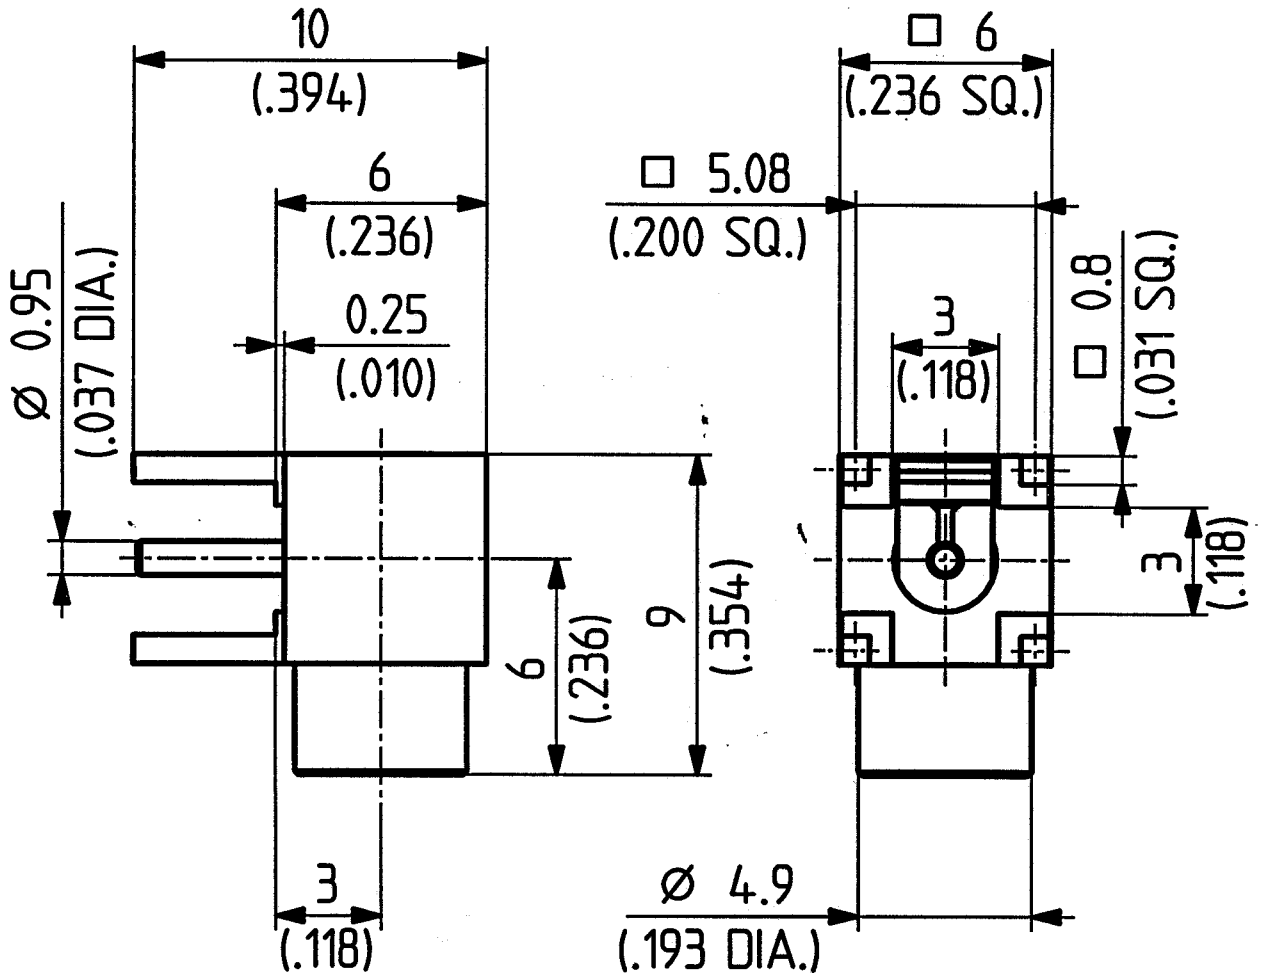

	date	sign
drawn	17.08.99	4727/NIS
checked	18.8.99	4727/H.S.
approved	18.8.99	4727/H.S.

H+S 701 448.05

scale

5:1

HUBER + SUHNER RFX

dimensions in mm

drawing number

4.13.32276_1

OZ drawing :

Index

a