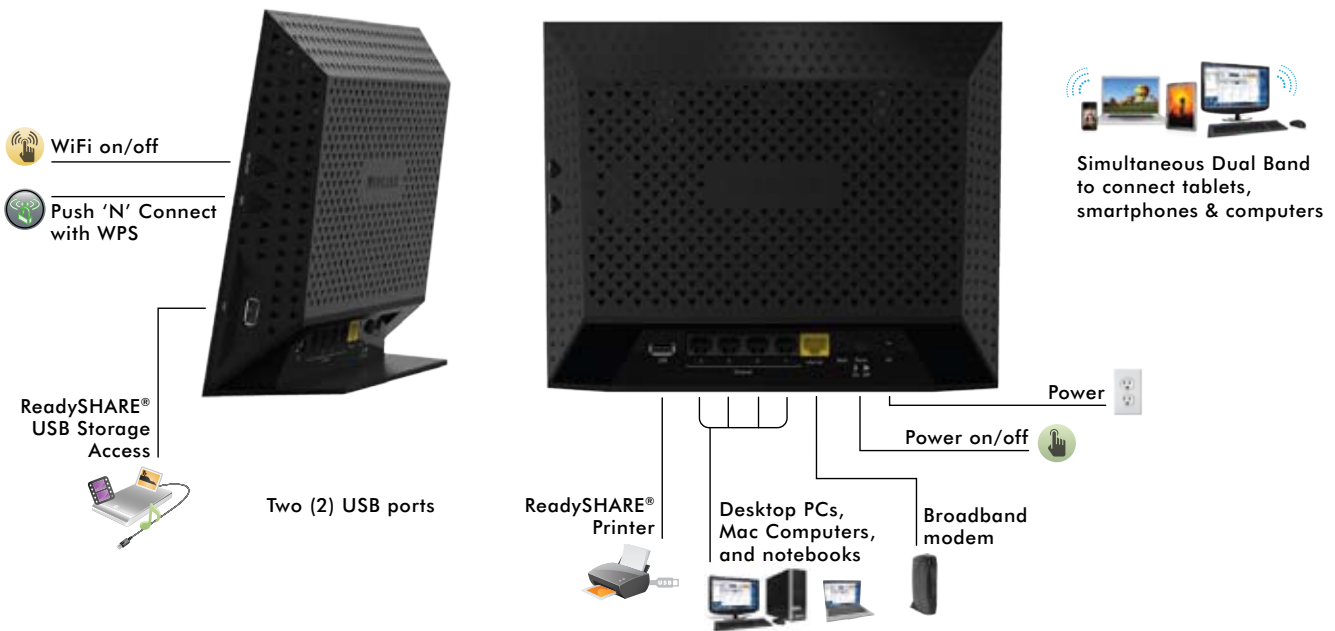

WiFi Technology	FEATURES									APPLICATIONS			
	Speed	Range	NETGEAR genie®	Secure Connection	Easy Install	ReadySHARE USB Access	Simultaneous Dual Band	Gigabit Wired	Gigabit WiFi	Email, Chat, Surf, Music, Video	Online Gaming	HD Streaming	Multiple HD Streaming
N300	Up to 300 Mbps¹		✓	✓	✓					✓	✓		
N600	Up to 300+300 Mbps¹		✓	✓	✓	✓	✓	✓		✓	✓	✓	
N900	Up to 450+450 Mbps¹		✓	✓	✓	✓	✓	✓		✓	✓	✓	✓
AC1750	Up to 450+1300¹ Mbps¹		✓	✓	✓	✓	✓	✓	✓	✓	✓	✓	✓