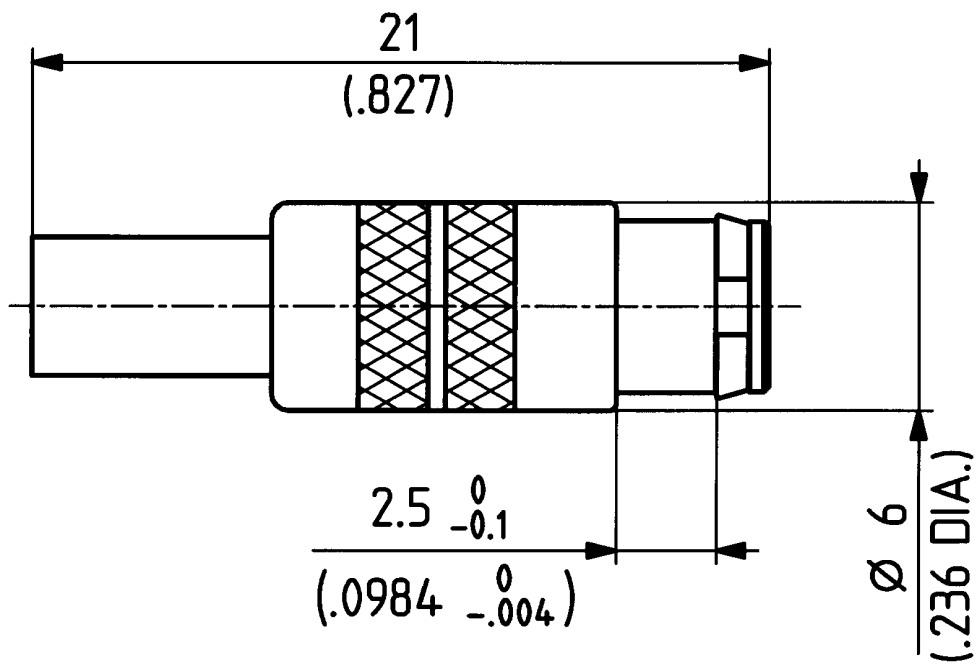

	date	sign
drawn	22.08.00	4726/Bom
checked	22.8.00	4726/100
approved	22.8.00	4726/100

H+S 701 448.05

scale  
5 : 1  
[Symbol]

HUBER + SUHNER RFX

drawing number  
4.13.20788\_1  
Index  
d

dimensions in mm

OZ drawing :