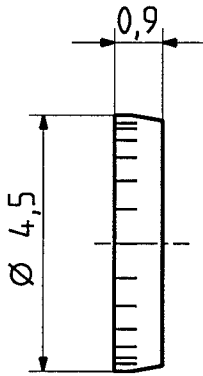

This drawing is copyright. Information contained thereon is supplied in confidence and must not be used for any other purpose than which it was supplied, or be reproduced without written permission of the owners.

type : 16 MCX-50-2-14

	date	sign
drawn	29.03.99	4540/PM
checked	30.3.99	4587/NL
approved	22.4.99	4587/NL

Diese Zeichnung ist unser geistiges Eigentum und darf ohne unsere ausdrückliche Einwilligung weder kopiert, vervielfältigt, noch Dritten oder Konkurrenzfirmen zugänglich gemacht werden.

H-S 701 448.05

scale

8:1

HUBER + SUHNER RFX

dimensions in mm

drawing number

4.13.30437

OZ drawing :

Index

b