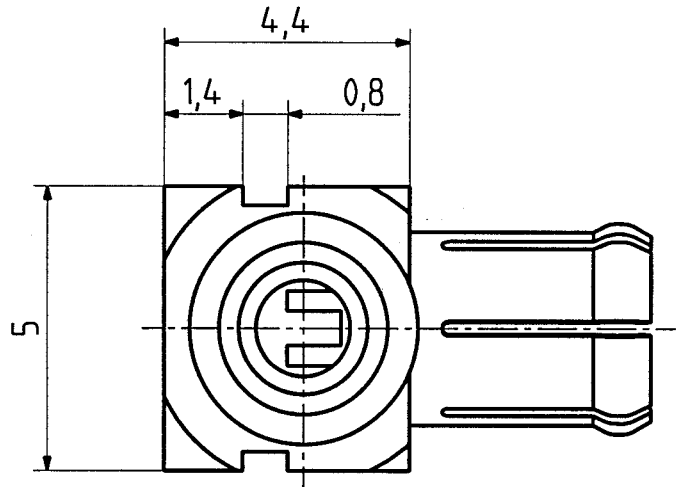

This drawing is copyright. Information contained thereon is supplied in confidence and must not be used for any other purpose than which it was supplied, or be reproduced without written permission of the owners.

type : 16 MCX-50-2-14

	date	sign
drawn	29.03.99	4540/PM
checked	30.3.99	4587/NL
approved	22.4.99	4587/NL

Diese Zeichnung ist unser geistiges Eigentum und darf ohne unsere ausdrückliche Einwilligung weder kopiert, vervielfältigt, noch Dritten oder Konkurrenzfirmen zugänglich gemacht werden.

H-S 701 448.05

scale

8:1

HUBER + SUHNER RFX

dimensions in mm

drawing number

4.13.30437

OZ drawing :

Index

b