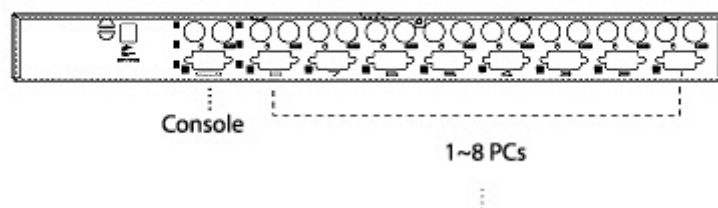

CS-88A

8 Port PS/2 KVM Switch

- Single console control up to 8 computers
- Cascadable up to 3 level or Control Up to 512 computers
- Patented ASIC design for enhanced functionality and compatib

Features

- Single console control up to 8 computers
- Cascadable up to 3 level or Control Up to 512 computers
- Administrator / User password authorization for enhanced security protection
- OSD display dynamically adjusts to resolution changes
- Channel List on OSD will Auto - Expansion when cascaded
- Superior video quality: up to 2048 x 1536; DDC, DDC2, DDC2B
- Patented ASIC design for enhanced functionality and compatib

→ Diagram

Specification

Function		Specification	
PC connections	Direct	8	
	Max via Daisy Chain	64	
Connectors	Console Connectors	K/B	1 x Mini Din 6 F (Purple)
		Video	1 x HDB15 F (Blue)
		Mouse	1 x Mini Din 6 F (Green)
	PC Connectors	K/B	8x Mini Din 6 F (Purple)
		Video	8 x HDB15 M (Blue)
		Mouse	8x Mini din 6 F (Green)
LEDs	On Line / Selected	8 Orange / 8 Green	
	Power	1 x blue	
Emulation	Keyboard	PS/2	
	Mouse	PS/2	
Port Selection		Put buttons, Hotkeys, OSD	
VGA Resolution		Port Selection	
Scan Interval		1-255 Sec	
Power consumption		DC9V,1.08W (Max)	
Housing		Metal	
Weight		2850g	
Dimensions (L x W x H)		100 x 86 x 28mm	
With stacking brackets (L x W x H)		450 x 170 x 65mm	