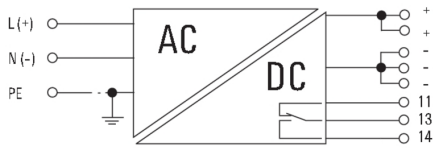

Data sheet

PROmax
PRO MAX 960W 48V 20A

Weidmüller Interface GmbH & Co. KG
Klingenbergstraße 16
D-32758 Detmold
Germany
Fon: +49 5231 14-0
Fax: +49 5231 14-292083
www.weidmueller.com

Drawings

Electric symbol