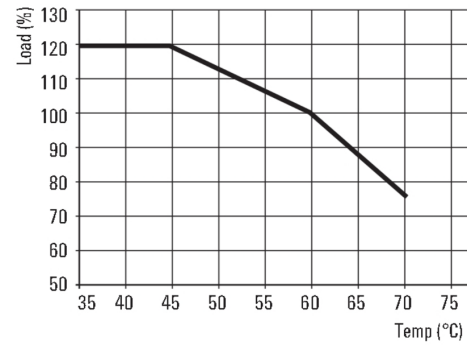

Derating curve