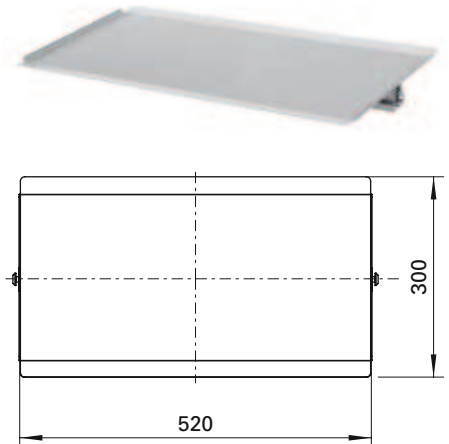

### Cover profile

- 1 set composed of black cover profiles, for covering the notches of the frame profiles
- please visit [www.schuetzinger.de](http://www.schuetzinger.de) to find the assembly instruction MA 013

Order No. **PROFIL 6836 / SW**

MA 013

### Locking rail

- 1 locking rail with combination lock for safe keeping of measuring leads of the sloted shelf.

Order No. **RIEGEL 6836 / GR**

## Technische Daten

Abmessungen	520 x 300 mm	520 mm / 640 mm	-
Werkstoff der Ablageplatten	Stahl, pulverbeschichtet	-	Stahl, pulverbeschichtet