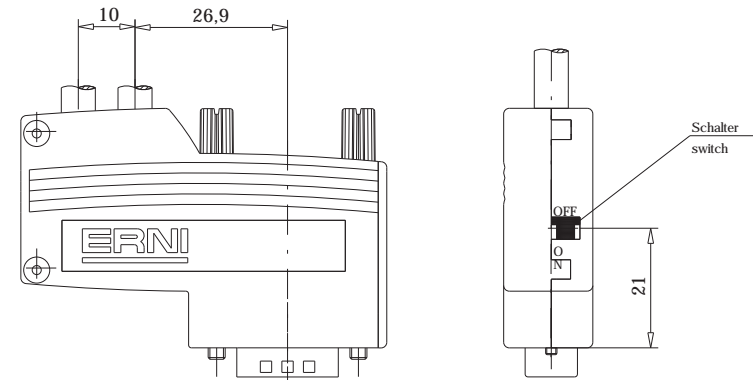

Kabelanschluss horizontal mit Schalter

cabl e entry horizontal with switch

Kabelanschluss vertikal mit Schalter

cabl e entry vertical with switch

Kabelanschluss vertikal mit Serviceanschluss und Schalter

cabl e entry vertical with PU connection and switch

Kabelanschluss horizontal mit Serviceanschluss und Schalter

cabl e entry horizontal with PU connection and switch

Information:	Tolerances /		Scale /
<small>Copyright protection according to DIN 34</small> All rights reserved. Only for information. To insure that this is the latest version of this drawing, please contact one of the ERNI companies before using.	Subject to modification without prior notice. Drawing will not be updated.	Designation	
		ERNI Elektroapparate GmbH D-73099 ADELBERG	
Index	Date	V.00034000.SZ.N	ERbic Übersicht general plan 174506 ZCHALL