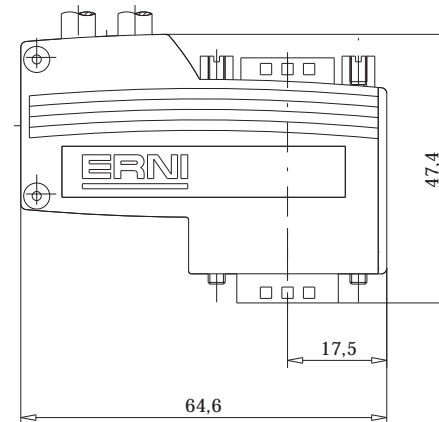

Kabelanschluss horizontal mit Schalter

cabl e entry horizontal with switch

Kabelanschluss vertikal mit Schalter

cabl e entry vertical with switch

Kabelanschluss vertikal mit Serviceanschluss und Schalter

cabl e entry vertical with PU connection and switch

Kabelanschluss horizontal mit Serviceanschluss und Schalter

cabl e entry horizontal with PU connection and switch

Information:	Tolerances /		Scale /
<small>Copyright protection according to DIN 34</small> All rights reserved. Only for information. To insure that this is the latest version of this drawing, please contact one of the ERNI companies before using.	Subject to modification without prior notice. Drawing will not be updated.	Designation	
		ERNI Elektroapparate GmbH D-73099 ADELBERG	
Index	Date	V.00034000.SZ.N	ERbic Übersicht general plan 174506 ZCHALL