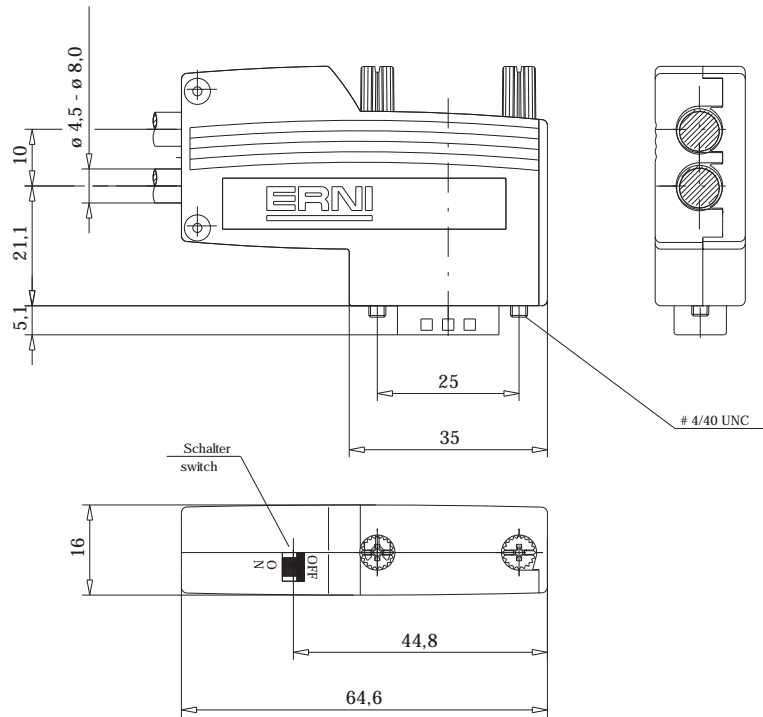

Kabelanschluss horizontal mit Schalter

cabl e entry horizontal with switch

Kabelanschluss vertikal mit Schalter

cabl e entry vertical with switch

Kabelanschluss vertikal mit Serviceanschluss und Schalter

cabl e entry vertical with PU connection and switch

Kabelanschluss horizontal mit Serviceanschluss und Schalter

cabl e entry horizontal with PU connection and switch

Information:	Tolerances /		Scale /
<small>Copyright protection according to DIN 34</small> All rights reserved. Only for information. To insure that this is the latest version of this drawing, please contact one of the ERNI companies before using.	Subject to modification without prior notice. Drawing will not be updated.	Designation	
		ERNI Elektroapparate GmbH D-73099 ADELBERG	
Index	Date	V.00034000.SZ.N	ERbic Übersicht general plan 174506 ZCHALL