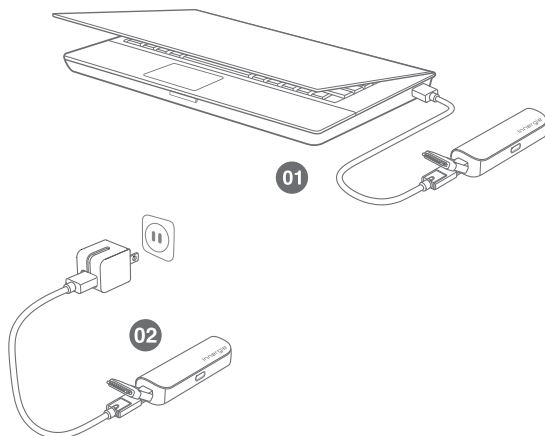

PocketCell™

Rechargeable battery bank

for iPod, iPhone, iPad, BlackBerry, HTC, and more

01 Recharge the PocketCell™ by Laptop

02 Recharge the PocketCell™ by USB Charger*