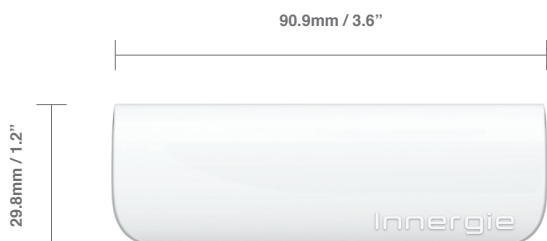

Specifications

DC Input	5V DC / 1.5A (Max)
USB Output	5V DC / 2.1A
Power Capacity	3000 mAh
Dimension (L x W x H)	90.9 × 29.8 × 21.1 mm 3.6 × 1.2 × 0.8 inches
Weight**	72 g 2.5 ounces
Built-in Protection***	OCP, OVP, OTP, OPP, SCP

* Innergie AC/DC adapters sold separately

** Weight excluding cables & accessories (+/- 10g)

*** OCP: Over Current Protection
OVP: Over Voltage Protection
OTP: Over Temperature Protection
OPP: Over Power Protection
SCP: Short Circuit Protection

Package Contents

1. Rechargeable Battery Bank
2. Magic Cable Trio 3-in-1 USB Cable
3. Convenient lanyard for easy carrying
4. User manual & Warranty