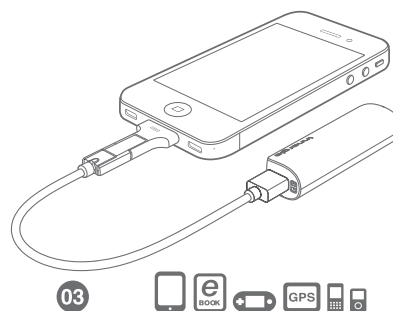

03 Charge Mobile Devices