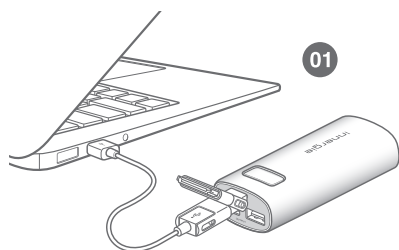

PocketCell™ Duo

Duo USB Rechargeable Battery Bank

for iPad, iPhone, Android, HTC and Blackberry tablet-PCs and smartphones and more

01