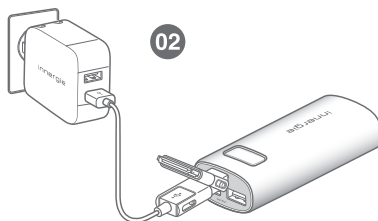

PocketCell™ Duo

Duo USB Rechargeable Battery Bank

for iPad, iPhone, Android, HTC and Blackberry tablet-PCs and smartphones and more

01

02

03

01 Recharge the PocketCell™ Duo by laptop

02 Recharge the PocketCell™ Duo by USB charger*

03 Charge mobile devices

Specifications

DC Input	5V DC / 1.5A
USB Output	USB 1 :5V DC / 2.1A USB 2 :5V DC / 2.1A
Output Power	21W
Power Capacity	6800 mAh
Dimension (L x W x H)	93.3 x 42.2 x 23 mm 3.7 x 1.7 x 0.9 inches
Weight**	132.5 g 4.67 ounces
Efficiency	85%
Built-in Protection***	OCP, OVP, OTP, OPP, SCP

* Innergie AC/DC adapters sold separately

** Weight excluding cables & accessories (+/- 10g)

*** OCP: Over Current Protection
OVP: Over Voltage Protection
OTP: Over Temperature Protection
OPP: Over Power Protection
SCP: Short Circuit Protection

Package Contents

1. Rechargeable Battery Bank
2. Magic Cable Trio
3. User Manual and Warranty