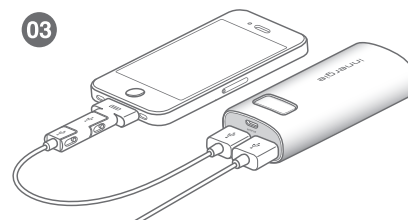

PocketCell™ Duo

Duo USB Rechargeable Battery Bank

for iPad, iPhone, Android, HTC and Blackberry tablet-PCs and smartphones and more

01

02

03

01 Recharge the PocketCell™ Duo by laptop

02 Recharge the PocketCell™ Duo by USB charger*

03 Charge mobile devices

Specifications

DC Input	5V DC / 1.5A
USB Output	USB 1 :5V DC / 2.1A USB 2 :5V DC / 2.1A
Output Power	21W
Power Capacity	6800 mAh
Dimension (L x W x H)	93.3 x 42.2 x 23 mm 3.7 x 1.7 x 0.9 inches
Weight**	132.5 g 4.67 ounces
Efficiency	85%
Built-in Protection***	OCP, OVP, OTP, OPP, SCP