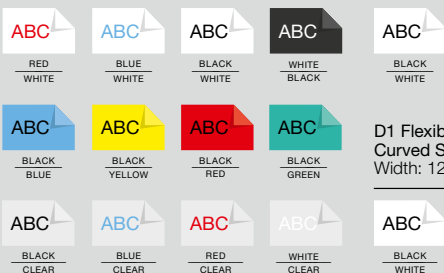

### Features at a glance

- Connects via USB to your PC or Mac®
- No software to install
- Use any fonts or graphics on your computer

Labels	6 mm, 9 mm, 12 mm
Power	Lithium-ion battery included Recharges via USB Connection included
Dimensions	L 135.5 mm x W 142.4 mm x H 53 mm
Weight (Printer and battery)	329 gr

### Available label cassettes for LabelManager™ PnP

D1 Standard Labels:  
Width: 6, 9, 12 mm Length: 7 m

D1 Permanent Labels:  
Width: 12 mm Length: 5,5 m

D1 Flexible Labels for Curved Surfaces:  
Width: 12 mm Length: 3,5 m