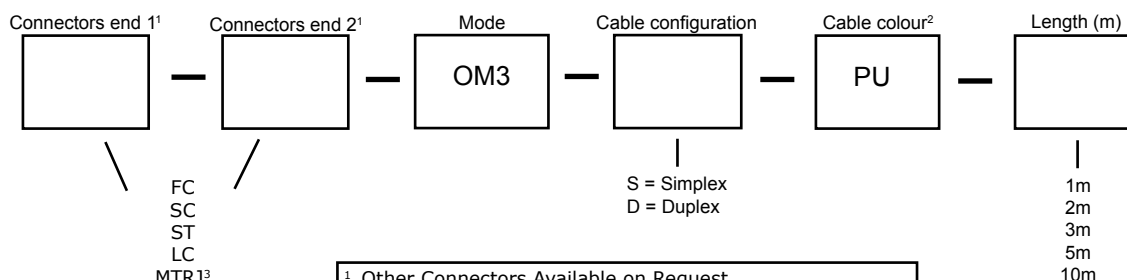

Part Number Generator

¹ Other Connectors Available on Request
² Available in Purple (PU) and Aqua (AQ)
³ MTRJ is only available in MiniZip