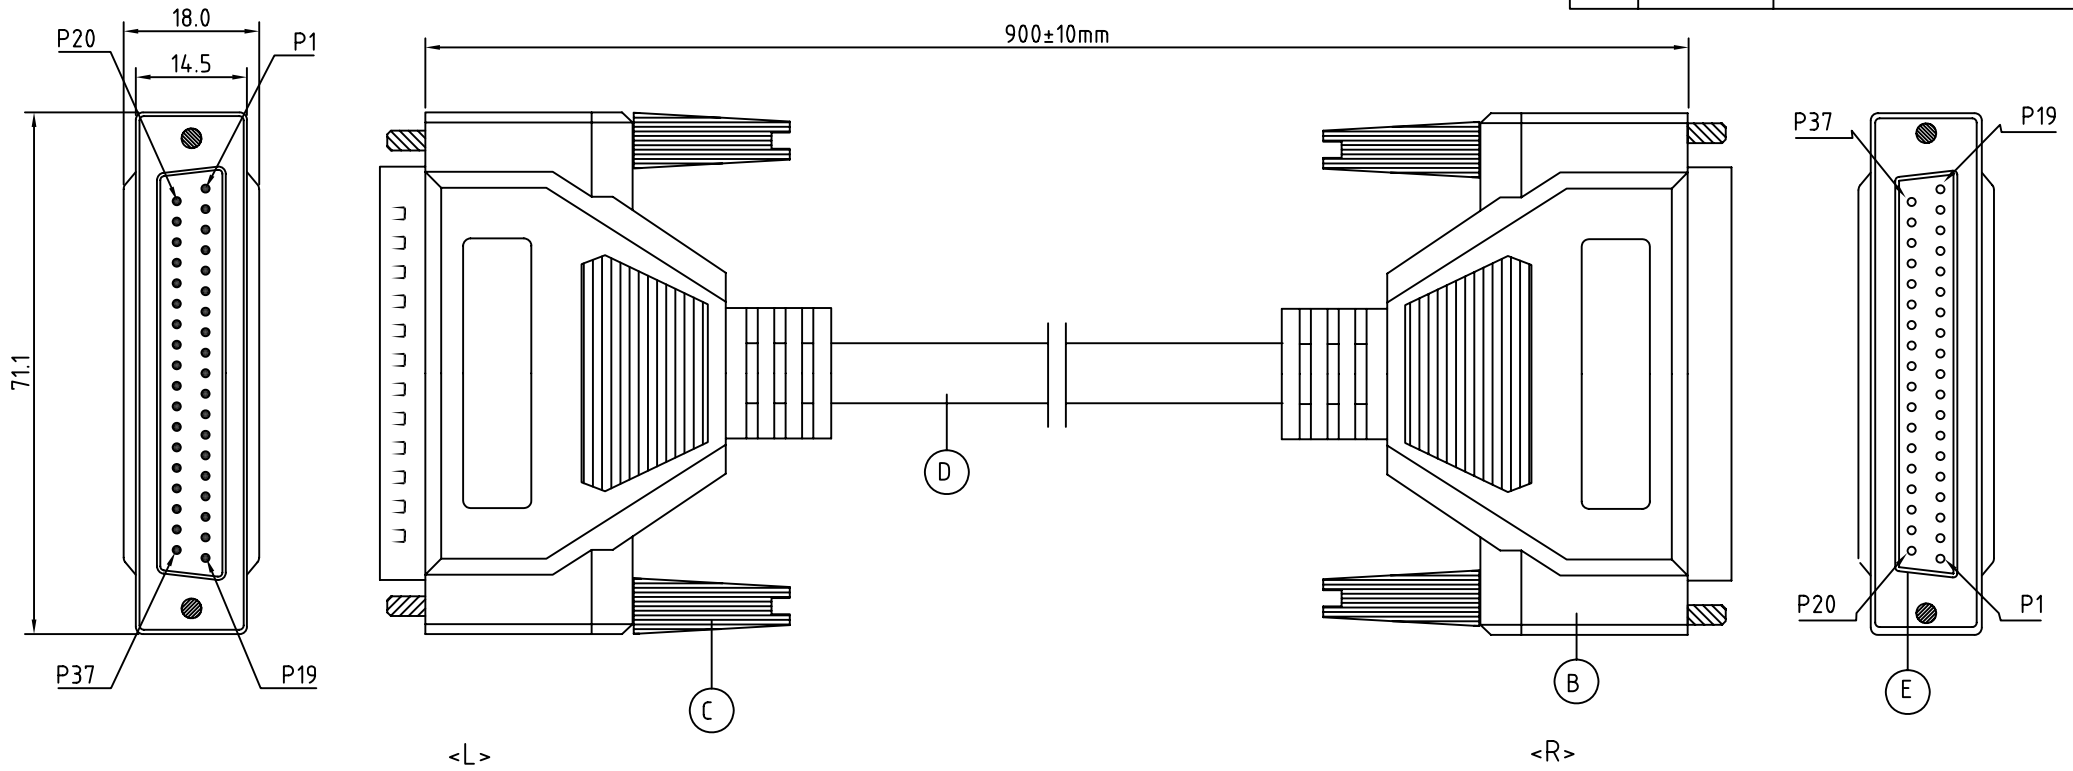

REV.	DATE	FILE No.
1.0	2011-5-11	CC315-MF-0.9M

SPECIFICATION:

ITEM	PART NAME	MATERIAL	COLOR	QTY.
A	D-SUB 37 PIN MALE CONNECTOR	P.B.	NICKEL	1SET.
B	MODEL TY-417 TYPE	PVC	BEIGE	2
C	TS040X427TNOPOA SCREW	MILD STEEL	NICKEL	4
D	37T+1T/S (0.12/7TX37C+0.16/7T+AL) #9.0MM	PVC	BEIGE	0.9M
E	D-SUB 37 PIN FEMALE CONNECTOR	P.B.	NICKEL	1SET.

CUSTOMER: JESS LINK		<b>Maxxtro</b> <sup>®</sup>
CUST. P/N: 105142		
S/O:	S/N:	PART No.: CC315-MF-0.9M/BE#
DRAWING No.	CC-315-07	PART NAME: 232 CABLE DB37M-DB37F(MOLDED)
DRAWN BY	Lingqi Meng	UNLESS OTHERWISE SPECIFIED, ALL DIMENSIONS ARE IN MM. TOLERANCE:DECIMAL .X ±0.1 .XX ±0.05 ANGLE ±1/2°
CHECKED BY	Zhongjiao/Baifa	
APPROVED BY	Chenhan	
		SHEET 1 OF 1 SCALE NO