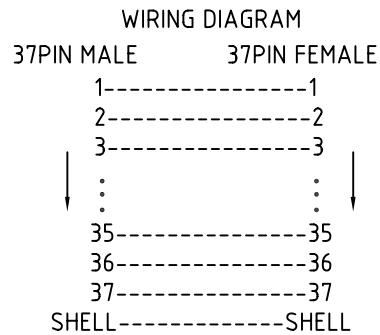

REV.	DATE	FILE No.
1.0	2011-5-11	CC315-MF-0.9M

SPECIFICATION:

ITEM	PART NAME	MATERIAL	COLOR	QTY.
A	D-SUB 37 PIN MALE CONNECTOR	P.B.	NICKEL	1SET.
B	MODEL TY-417 TYPE	PVC	BEIGE	2
C	TS040X427TNOPOA SCREW	MILD STEEL	NICKEL	4
D	37T+1T/S (0.12/7TX37C+0.16/7T+AL) #9.0MM	PVC	BEIGE	0.9M
E	D-SUB 37 PIN FEMALE CONNECTOR	P.B.	NICKEL	1SET.

CUSTOMER: JESS LINK		<b>Maxxtro</b> <sup>®</sup>
CUST. P/N: 105142		
S/O:	S/N:	PART No.: CC315-MF-0.9M/BE#
DRAWING No.	CC-315-07	PART NAME: 232 CABLE DB37M-DB37F(MOLDED)
DRAWN BY	Lingqi Meng	UNLESS OTHERWISE SPECIFIED, ALL DIMENSIONS ARE IN MM. TOLERANCE:DECIMAL .X ±0.1 .XX ±0.05 ANGLE ±1/2°
CHECKED BY	Zhongjiao/Baifa	
APPROVED BY	Chenhan	
		SHEET 1 OF 1 SCALE NO