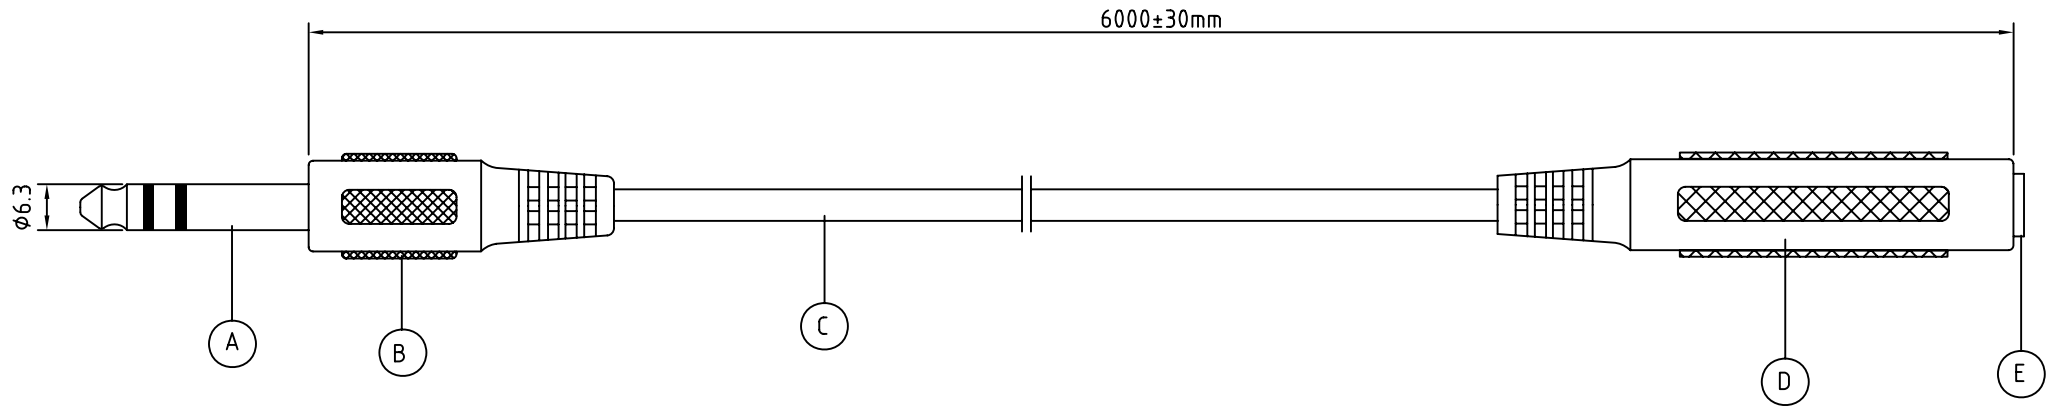

REV.	DATE	FILE No.
1.0	2011-5-4	AC52-6M

SPECIFICATION:

ITEM	PART NAME	MATERIAL	COLOR	QTY.
A	Y/E6.3 6.3MM STEREO PLUG L=56MM	P.B.	NICKEL	1
B	MODEL TY-055A TYPE	PVC	BLACK	1
C	3C420031B(0.12/10X3C)X1C O.D.4.3MM	PVC	BLACK	6M
D	MODEL TY-054A TYPE	PVC	BLACK	1
E	Y/E6.3J E6.3J STEREO JACK	P.B.	NICKEL	1

NOTE:ALL MATERIALS ARE COMPLIANT TO "RoHS".

WIRING DIAGRAM

CUSTOMER: JESS LINK		Maxxtro [®]
CUST. P/N: 105092		
S/O:	S/N:	PART No.: AC52-6M/BK
DRAWING No.		PART NAME: 6.3MM STEREO PLUG TO 6.3MM STEREO JACK
DRAWN BY	Lingqi Meng	UNLESS OTHERWISE SPECIFIED, ALL DIMENSIONS ARE IN MM. TOLERANCE:DECIMAL .X ±0.1 .XX ±0.05 ANGLE ±1/2°
CHECKED BY	Zhongjiao/Baifa	
APPROVED BY	Chenhan	
		 
		SHEET 1 OF 1
		SCALE NO