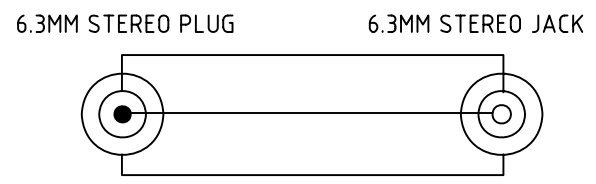

REV.	DATE	FILE No.
1.0	2011-5-4	AC52-6M

SPECIFICATION:

ITEM	PART NAME	MATERIAL	COLOR	QTY.
A	Y/E6.3 6.3MM STEREO PLUG L=56MM	P.B.	NICKEL	1
B	MODEL TY-055A TYPE	PVC	BLACK	1
C	3C420031B(0.12/10X3C)X1C O.D.4.3MM	PVC	BLACK	6M
D	MODEL TY-054A TYPE	PVC	BLACK	1
E	Y/E6.3J E6.3J STEREO JACK	P.B.	NICKEL	1

NOTE:ALL MATERIALS ARE COMPLIANT TO "RoHS".

WIRING DIAGRAM

CUSTOMER: JESS LINK		Maxxtro [®]
CUST. P/N: 105092		
S/O:	S/N:	PART No.: AC52-6M/BK
DRAWING No.		PART NAME: 6.3MM STEREO PLUG TO 6.3MM STEREO JACK
DRAWN BY	Lingqi Meng	UNLESS OTHERWISE SPECIFIED, ALL DIMENSIONS ARE IN MM. TOLERANCE:DECIMAL .X ±0.1 .XX ±0.05 ANGLE ±1/2°
CHECKED BY	Zhongjiao/Baifa	
APPROVED BY	Chenhan	
		 
		SHEET 1 OF 1
		SCALE NO