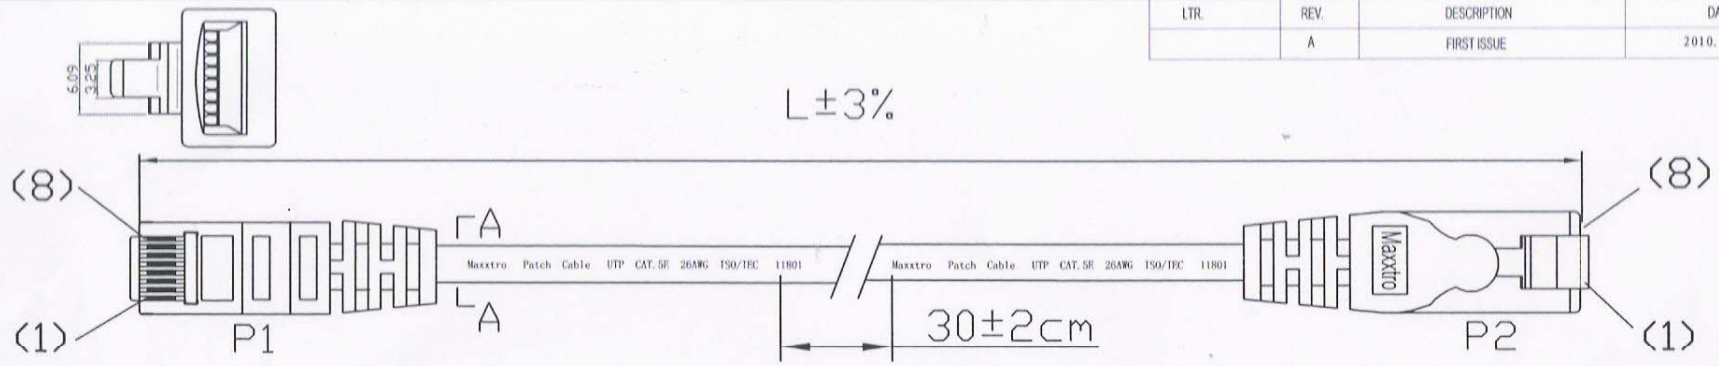

LTR.	REV.	DESCRIPTION	DATE
	A	FIRST ISSUE	2010.11.13

Connecting

P1	568B COLOR	P2
1	WH/ORG	1
2	ORG	2
3	WH/GRN	3
4	BLU	4
5	WH/BLU	5
6	GRN	6
7	WH/BWN	7
8	BWN	8

ITEM No.	LENGTH	PVC COLOR	PACKING
102205	600 ± 20MM	GREY 687#	ZB-M
102200	1000 ± 20MM	GREY 687#	ZB-M
102202	1000 ± 20MM	YELLOW 361#	ZB-M
102210	2000 ± 40MM	GREY 687#	ZB-M
102211	2000 ± 40MM	BLUE 567#	ZB-M
102212	2000 ± 40MM	YELLOW 361#	ZB-M
102213	2000 ± 40MM	GREEN 273#	ZB-M
102220	3000 ± 60MM	GREY 687#	ZB-L
102221	3000 ± 60MM	BLUE 567#	ZB-L
102223	3000 ± 60MM	GREEN 273#	ZB-L
102250	10000 ± 200MM	GREY 687#	ZB-XL
102253	10000 ± 200MM	GREEN 273#	ZB-XL
102270	20000 ± 400MM	GREY 687#	ZB-XL
102273	20000 ± 400MM	GREEN 273#	ZB-XL

**SPECIFICATIONS:**

1. CONDUCTOR:
  - 1.1 CONDUCTORS: 26AWG 7\*0.155±0.015mm
  - 1.2 CONDUCTOR INSULATION COLOR CODING: ONE WHITE/ORANGE, ONE ORANGE, ONE WHITE/GREEN, ONE GREEN, ONE BLUE, ONE WHITE/BLUE, ONE WHITE/BROWN, ONE BROWN.
2. CABLE JACKET
  - 2.1 PRINTING ON THE JACKET: Maxxtro Patch Cable UTP CAT.5E 26AWG ISO/IEC 11801
3. CABLE ASSEMBLY
  - 3.1 SEE SECTION A-A FOR DIMENSIONS
  - 3.2 CABLE TIE: Assorted upon request
  - 3.3 WIRING T568B COLOR
  - 3.4 CONTACT PLUG: RJ45 8P8C 15u pc UL 94V-2
4. CABLE JACKET COLOR: GY 687#; RED 172#; BLUE 567#; YELLOW 361#; GREEN 273#; BLACK 063#; WHITE 461#; ORANGE 760#; PINK 171#; PURPLE 964#
5. LENGTH: L±3%mm

REMARK NO	CHA NO	SIGNATURE	DATE	SIGN	REV.	SCALE
		Morgan			A	
DRAWN BY	CHECKED BY	AUDITED BY	APPROVED BY	PAGE OF		
				3302250005		
CRAFT	DATE	2010.11.13		Maxxtro® UTP CAT5e CABLE 26AWG		