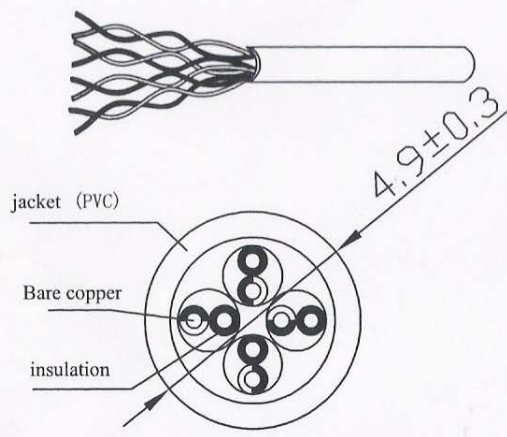

LTR.	REV.	DESCRIPTION	DATE
	A	FIRST ISSUE	2010.11.13

Connecting

P1	568B COLOR	P2
1	WH/ORG	1
2	ORG	2
3	WH/GRN	3
4	BLU	4
5	WH/BLU	5
6	GRN	6
7	WH/BWN	7
8	BWN	8

ITEM No.	LENGTH	PVC COLOR	PACKING
102205	600 ± 20MM	GREY 687#	ZB-M
102200	1000 ± 20MM	GREY 687#	ZB-M
102202	1000 ± 20MM	YELLOW 361#	ZB-M
102210	2000 ± 40MM	GREY 687#	ZB-M
102211	2000 ± 40MM	BLUE 567#	ZB-M
102212	2000 ± 40MM	YELLOW 361#	ZB-M
102213	2000 ± 40MM	GREEN 273#	ZB-M
102220	3000 ± 60MM	GREY 687#	ZB-L
102221	3000 ± 60MM	BLUE 567#	ZB-L
102223	3000 ± 60MM	GREEN 273#	ZB-L
102250	10000 ± 200MM	GREY 687#	ZB-XL
102253	10000 ± 200MM	GREEN 273#	ZB-XL
102270	20000 ± 400MM	GREY 687#	ZB-XL
102273	20000 ± 400MM	GREEN 273#	ZB-XL

**SPECIFICATIONS:**

1. CONDUCTOR:
  - 1.1 CONDUCTORS: 26AWG 7\*0.155±0.015mm
  - 1.2 CONDUCTOR INSULATION COLOR CODING: ONE WHITE/ORANGE, ONE ORANGE, ONE WHITE/GREEN, ONE GREEN, ONE BLUE, ONE WHITE/BLUE, ONE WHITE/BROWN, ONE BROWN.
2. CABLE JACKET
  - 2.1 PRINTING ON THE JACKET: Maxxtro Patch Cable UTP CAT.5E 26AWG ISO/IEC 11801
3. CABLE ASSEMBLY
  - 3.1 SEE SECTION A-A FOR DIMENSIONS
  - 3.2 CABLE TIE: Assorted upon request
  - 3.3 WIRING T568B COLOR
  - 3.4 CONTACT PLUG: RJ45 8P8C 15u pc UL 94V-2
4. CABLE JACKET COLOR: GY 687#; RED 172#; BLUE 567#; YELLOW 361#; GREEN 273#; BLACK 063#; WHITE 461#; ORANGE 760#; PINK 171#; PURPLE 964#
5. LENGTH: L±3%mm

REMARK NO	CHA NO	SIGNATURE	DATE	SIGN	REV.	SCALE
		Morgan			A	
DRAWN BY	CHECKED BY	AUDITED BY	APPROVED BY	PAGE OF		
				3302250005		
CRAFT	DATE	2010.11.13		Maxxtro® UTP CAT5e CABLE 26AWG		