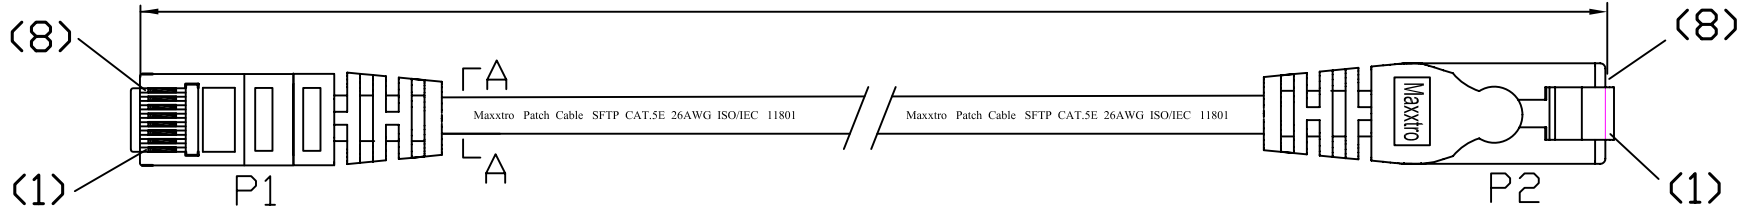

Connecting

P1	568B COLOR	P2
1	WH/ORG	1
2	ORG	2
3	WH/GRN	3
4	BLU	4
5	WH/BLU	5
6	GRN	6
7	WH/BWN	7
8	BWN	8

ITEM No.	LENGTH	PVC COLOR	PACKING
102133	20000 ± 400MM	RED 172#	ZB-XL

SPECIFICATIONS:

- 1. CONDUCTOR:
 - 1.1 CONDUCTORS: 26AWG 7*0.155±0.015mm
 - 1.2 CONDUCTOR INSULATION COLOR CODING: ONE WHITE/ORANGE, ONE ORANGE, ONE WHITE/GREEN, ONE GREEN, ONE BLUE, ONE WHITE/BLUE, ONE WHITE/BROWN, ONE BROWN.
- 2. CABLE JACKET
 - 2.1 PRINTING ON THE JACKET: Maxxtro Patch Cable SFTP CAT.5E 26AWG ISO/IEC 11801
- 3. CABLE ASSEMBLY
 - 3.1 SEE SECTION A-A FOR DIMENSIONS
 - 3.2 CABLE TIE: Assorted upon request
 - 3.3 WIRING T568B COLOR
 - 3.4 CONTACT PLUG: RJ45 8P8CS 15u pc UL 94V-2
- 4. CABLE JACKET COLOR: GY 687#; RED 172#; BLUE 567#; YELLOW 361#; GREEN 273#; BLACK 063#; WHITE 461#; ORANGE 760#; PINK 171#; PURPLE 964#
- 5. LENGTH: L±3%mm

REMARK	NO	CHA.NO	SIGNATURE	DATE	SIGN	REV.	SCALE
DRAWN BY		Morgan				A	
CHECKED BY		宋巧					
AUDITED BY		缪传友	APPROVED BY	祁玉军			
CRAFT			DATE	2011.12.23	PAGE OF		

Maxxtro®

SFTP CAT5e CABLE 26AWG

6

5

4

3

2