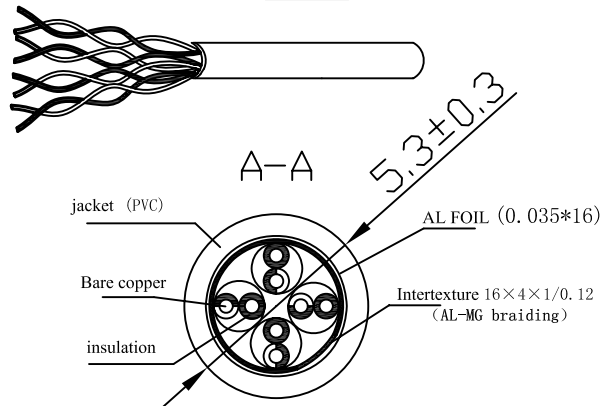

Connecting

P1	568B COLOR	P2
1	WH/ORG	1
2	ORG	2
3	WH/GRN	3
4	BLU	4
5	WH/BLU	5
6	GRN	6
7	WH/BWN	7
8	BWN	8

ITEM No.	LENGTH	PVC COLOR	PACKING
102133	20000 ± 400MM	RED 172#	ZB-XL

SPECIFICATIONS:

- 1. CONDUCTOR:
 - 1.1 CONDUCTORS: 26AWG 7*0.155±0.015mm
 - 1.2 CONDUCTOR INSULATION COLOR CODING: ONE WHITE/ORANGE, ONE ORANGE, ONE WHITE/GREEN, ONE GREEN, ONE BLUE, ONE WHITE/BLUE, ONE WHITE/BROWN, ONE BROWN.
- 2. CABLE JACKET
 - 2.1 PRINTING ON THE JACKET: Maxxtro Patch Cable SFTP CAT.5E 26AWG ISO/IEC 11801
- 3. CABLE ASSEMBLY
 - 3.1 SEE SECTION A-A FOR DIMENSIONS
 - 3.2 CABLE TIE: Assorted upon request
 - 3.3 WIRING T568B COLOR
 - 3.4 CONTACT PLUG: RJ45 8P8CS 15u pc UL 94V-2
- 4. CABLE JACKET COLOR: GY 687#; RED 172#; BLUE 567#; YELLOW 361#; GREEN 273#; BLACK 063#; WHITE 461#; ORANGE 760#; PINK 171#; PURPLE 964#
- 5. LENGTH: L±3%mm

REMARK	NO	CHA.NO	SIGNATURE	DATE	SIGN	REV.	SCALE
DRAWN BY		Morgan				A	
CHECKED BY		宋巧					
AUDITED BY		缪传友	APPROVED BY	祁玉军			
CRAFT			DATE	2011.12.23	PAGE OF		

Maxxtro®

SFTP CAT5e CABLE 26AWG

6

5

4

3

2