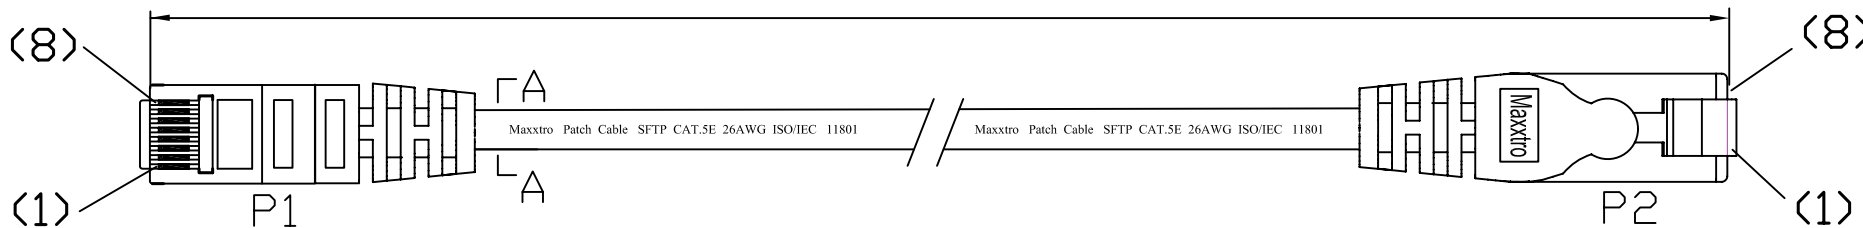

Connecting

P1	568B COLOR	P2
1	WH/ORG	1
2	ORG	2
3	WH/GRN	3
4	BLU	4
5	WH/BLU	5
6	GRN	6
7	WH/BWN	7
8	BWN	8

ITEM No.	LENGTH	PVC COLOR	PACKING
102130	20000 ± 400MM	BLUE 567#	ZB-XL

SPECIFICATIONS:

1. CONDUCTOR:

2.1 PRINTING ON THE JACKET: Maxxtro Patch Cable SFTP CAT.5E 26AWG ISO/IEC 11801

3. CABLE ASSEMBLY

3.1 SEE SECTION A-A FOR DIMENSIONS

3.2 CABLE TIE: Assorted upon request

3.3 WIRING T568B COLOR

3.4 CONTACT PLUG: RJ45 8P8CS 15u pc UL 94V-2