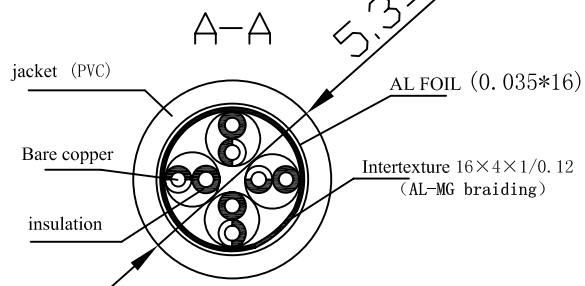

Connecting

P1	568B COLOR	P2
1	WH/ORG	1
2	ORG	2
3	WH/GRN	3
4	BLU	4
5	WH/BLU	5
6	GRN	6
7	WH/BWN	7
8	BWN	8

ITEM No.	LENGTH	PVC COLOR	PACKING
102130	20000 ± 400MM	BLUE 567#	ZB-XL

SPECIFICATIONS:

1. CONDUCTOR: