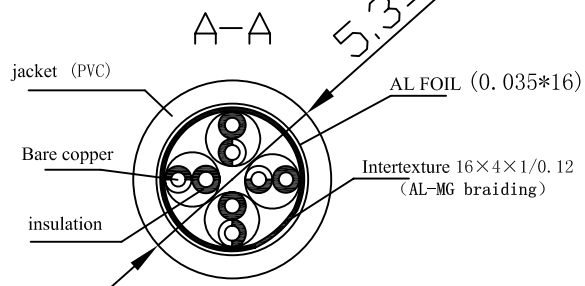

Connecting

P1	568B COLOR	P2
1	WH/ORG	1
2	ORG	2
3	WH/GRN	3
4	BLU	4
5	WH/BLU	5
6	GRN	6
7	WH/BWN	7
8	BWN	8

ITEM No.	LENGTH	PVC COLOR	PACKING
102092	10000 ± 200MM	YELLOW 361#	ZB-XL

SPECIFICATIONS:

1. CONDUCTOR: