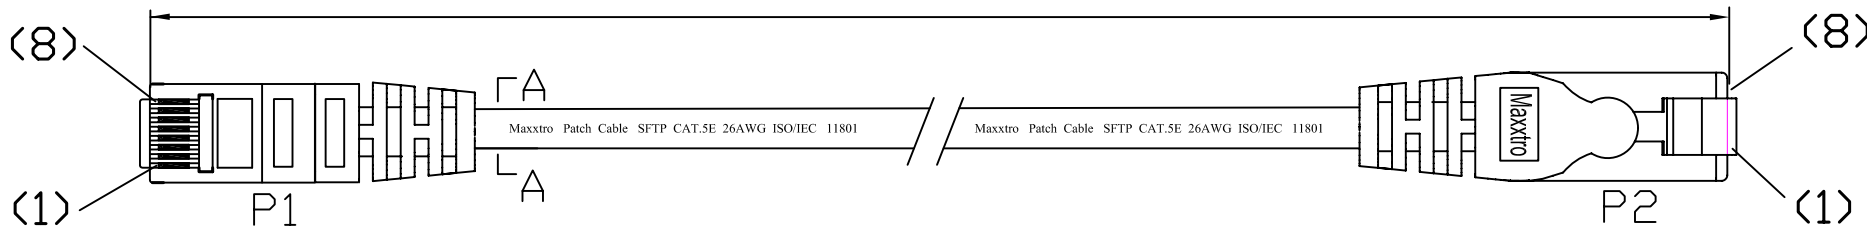

Connecting

P1	568B COLOR	P2
1	WH/ORG	1
2	ORG	2
3	WH/GRN	3
4	BLU	4
5	WH/BLU	5
6	GRN	6
7	WH/BWN	7
8	BWN	8

ITEM No.	LENGTH	PVC COLOR	PACKING
102092	10000 ± 200MM	YELLOW 361#	ZB-XL

SPECIFICATIONS:

1. CONDUCTOR: