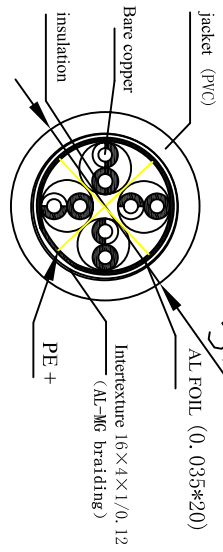

LTR	REV	DESCRIPTION	DATE
A		FIRST ISSUE	2011.6.16

L ±3%

Connecting

P1	568B COLOR	P2
1	WH/DRG	1
2	DRG	2
3	WH/GRN	3
4	BLU	4
5	WH/BLU	5
6	GRN	6
7	WH/BWN	7
8	BWN	8

ITEM No.	LENGTH	PVC COLOR	PACKING
101852	7500 ± 150MM	BLACK 063#	ZB-L

**SPECIFICATIONS:**

1. CONDUCTOR:
  - 1.1 CONDUCTORS: 26AWG 7\*0.155± 0.015mm
  - 1.2 CONDUCTOR INSULATION COLOR CODING: ONE WHITE/ORANGE, ONE ORANGE, ONE WHITE/GREEN, ONE GREEN, ONE BLUE, ONE WHITE/BLUE, ONE WHITE/BROWN, ONE BROWN.
2. CABLE JACKET
  - 2.1 PRINTING ON THE JACKET: Maxxtro Patch Cable SFTP CAT.6 26AWG ISO/IEC 11801
3. CABLE ASSEMBLY
  - 3.1 SEE SECTION A-A FOR DIMENSIONS
  - 3.2 CABLE TIE: Assorted upon request
  - 3.3 WIRING T568B COLOR
  - 3.4 CONTACT PLUG: RJ45 8P8CS 15u pc UL 94V-2
4. CABLE JACKET COLOR: GYEY 687#; RED 172#; BLUE 567#; YELLOW 361#; GREEN 273#; BLACK 063#; WHITE 461#; ORANGE 760#; PINK 171#; PURPLE 964#
5. LENGTH: L ± 3%

REMARK/NO		CHAN0	SIGNATURE	DATE	SIGN		REV.	SCALE	<b>Maxxtro®</b> SFTP CAT6 CABLE 26AWG
DRAWN BY		Mo'rgali							
CHECKED BY		宋巧							
AUDITED BY		黎传友	APPROVED BY	祁玉军			A		
CRAFT			DATE	2011.6.16	PAGE		OF		