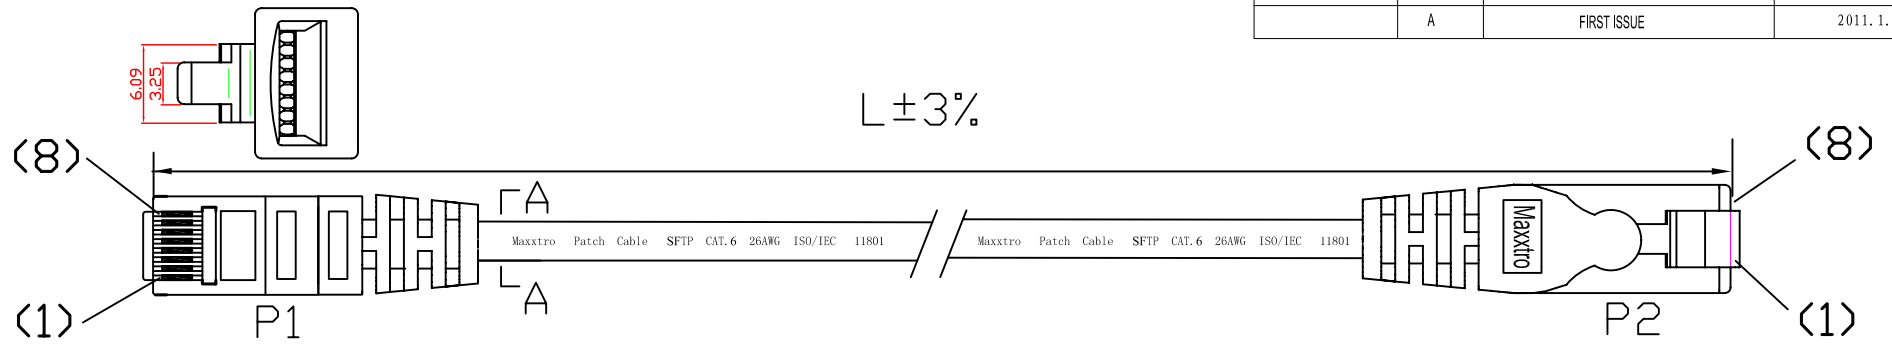

LTR.	REV.	DESCRIPTION	DATE
	A	FIRST ISSUE	2011. 1. 23

P1	568B COLOR	P2
1	WH/ORG	1
2	ORG	2
3	WH/GRN	3
4	BLU	4
5	WH/BLU	5
6	GRN	6
7	WH/BWN	7
8	BWN	8

ITEM No.	LENGTH	PVC COLOR	PACKING
101833	2000 ± 40MM	RED 172#	ZB-M
101845	5000 ± 110MM	RED 172#	ZB-L
101857	10000 ± 1800MM	RED 172#	ZB-XL
101826	1000 ± 20MM	GREEN 273#	ZB-M
101849	7500 ± 150MM	YELLOW 361#	ZB-L
101843	5000 ± 110MM	YELLOW 361#	ZB-L

SPECIFICATIONS:

1. CONDUCTOR:

1.1 CONDUCTORS: 26AWG 7*0.155± 0.015mm

1.2 CONDUCTOR INSULATION COLOR CODING: ONE WHITE/ORANGE, ONE ORANGE, ONE WHITE/GREEN, ONE GREEN, ONE BLUE, ONE WHITE/BLUE, ONE WHITE/BROWN, ONE BROWN.

2. CABLE JACKET

2.1 PRINTING ON THE JACKET: Maxxtro Patch Cable SFTP CAT.6 26AWG ISO/IEC 11801

3. CABLE ASSEMBLY

3.1 SEE SECTION A-A FOR DIMENSIONS

3.2 CABLE TIE: **Assorted upon request**

3.3 WIRING T568B COLOR

3.4 CONTACT PLUG: RJ45 8P8CS 15u pc UL 94V-2

4. CABLE JACKET COLOR: GY 687#; RED 172#; BLUE 567#; YELLOW 361#; GREEN 273#; BLACK 063#; WHITE 461#; ORANGE 760#; PINK 171#; PURPLE 964#

5. LENGTH: L± 3%mm

REMARK/NO	CHA/NO	SIGNATURE	DATE	SIGN	REV.	SCALE
					A	
DRAWN BY	Morgan					
CHECKED BY	宋巧					
AUDITED BY	缪传友	APPROVED BY	祁玉军			
CRAFT		DATE	2011. 1. 23			