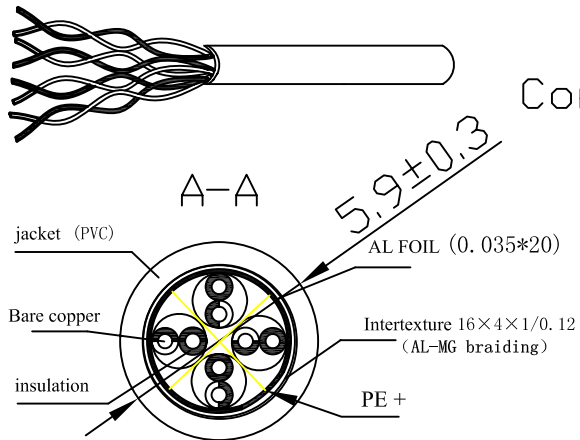

LTR.	REV.	DESCRIPTION	DATE
	A	FIRST ISSUE	2011. 1. 23

P1	568B COLOR	P2
1	WH/ORG	1
2	ORG	2
3	WH/GRN	3
4	BLU	4
5	WH/BLU	5
6	GRN	6
7	WH/BWN	7
8	BWN	8

ITEM No.	LENGTH	PVC COLOR	PACKING
101833	2000 ± 40MM	RED 172#	ZB-M
101845	5000 ± 110MM	RED 172#	ZB-L
101857	10000 ± 1800MM	RED 172#	ZB-XL
101826	1000 ± 20MM	GREEN 273#	ZB-M
101849	7500 ± 150MM	YELLOW 361#	ZB-L
101843	5000 ± 110MM	YELLOW 361#	ZB-L

SPECIFICATIONS:

1. CONDUCTOR:

1.1 CONDUCTORS: 26AWG 7*0.155± 0.015mm

1.2 CONDUCTOR INSULATION COLOR CODING: ONE WHITE/ORANGE, ONE ORANGE, ONE WHITE/GREEN, ONE GREEN, ONE BLUE, ONE WHITE/BLUE, ONE WHITE/BROWN, ONE BROWN.

2. CABLE JACKET

2.1 PRINTING ON THE JACKET: Maxxtro Patch Cable SFTP CAT.6 26AWG ISO/IEC 11801

3. CABLE ASSEMBLY

3.1 SEE SECTION A-A FOR DIMENSIONS

3.2 CABLE TIE: **Assorted upon request**

3.3 WIRING T568B COLOR

3.4 CONTACT PLUG: RJ45 8P8CS 15u pc UL 94V-2

4. CABLE JACKET COLOR: GY 687#; RED 172#; BLUE 567#; YELLOW 361#; GREEN 273#; BLACK 063#; WHITE 461#; ORANGE 760#; PINK 171#; PURPLE 964#

5. LENGTH: L± 3%mm

REMARK/NO	CHA/NO	SIGNATURE	DATE	SIGN	REV.	SCALE
					A	
DRAWN BY	Morgan					
CHECKED BY	宋巧					
AUDITED BY	缪传友	APPROVED BY	祁玉军			
CRAFT		DATE	2011. 1. 23			