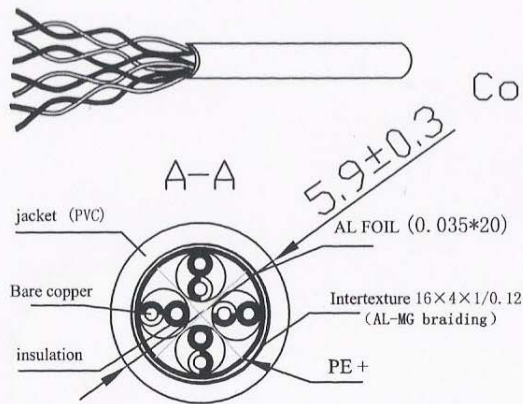

LTR.	REV.	DESCRIPTION	DATE
	A	FIRST ISSUE	2010.11.13

Connecting

P1	568B COLOR	P2
1	WH/ORG	1
2	ORG	2
3	WH/GRN	3
4	BLU	4
5	WH/BLU	5
6	GRN	6
7	WH/BWN	7
8	BWN	8

ITEM No.	LENGTH	PVC COLOR	PACKING
101832	2000 ± 40MM	GREEN 273#	ZB-M
101835	3000 ± 60MM	GREY 687#	ZB-L
101837	3000 ± 60MM	YELLOW 361#	ZB-L
101838	3000 ± 60MM	GREEN 273#	ZB-L
101853	10000 ± 200MM	GREY 687#	ZB-XL
101821	300 ± 15MM	GREY 687#	ZB-M
101823	1000 ± 20MM	GREY 687#	ZB-M
101841	5000 ± 110MM	GREY 687#	ZB-L
101865	20000 ± 400MM	GREY 687#	ZB-XL
101844	5000 ± 110MM	GREEN 273#	ZB-L

SPECIFICATIONS:

1. CONDUCTOR:

1.1 CONDUCTORS: 26AWG 7\*0.155± 0.015mm

1.2 CONDUCTOR INSULATION COLOR CODING: ONE WHITE/ORANGE, ONE ORANGE, ONE WHITE/GREEN, ONE GREEN, ONE BLUE, ONE WHITE/BLUE, ONE WHITE/BROWN, ONE BROWN.

2. CABLE JACKET

2.1 PRINTING ON THE JACKET: Maxxtro Patch Cable SFTP CAT.6 26AWG ISO/IEC 11801

3. CABLE ASSEMBLY

3.1 SEE SECTION A-A FOR DIMENSIONS

3.2 CABLE TIE: Assorted upon request

3.3 WIRING T568B COLOR

3.4 CONTACT PLUG: RJ45 8P8CS 15u pc UL 94V-2

4. CABLE JACKET COLOR: GY 687#; RED 172#; BLUE 567#; YELLOW 361#; GREEN 273#; BLACK 063#; WHITE 461#; ORANGE 760#; PINK 171#; PURPLE 964#

5. LENGTH: L± 3%mm

Maxxtro®