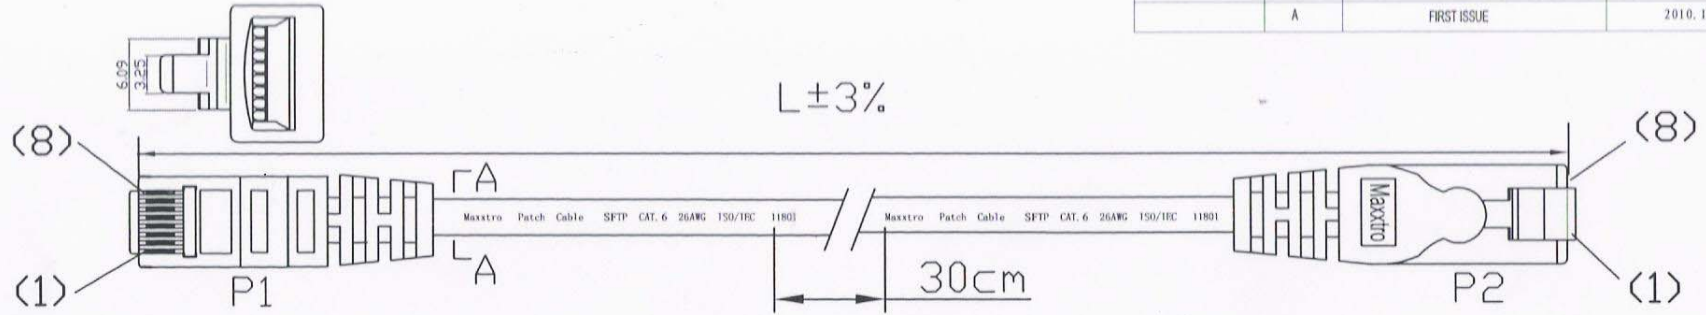

LTR.	REV.	DESCRIPTION	DATE
	A	FIRST ISSUE	2010.11.13

Connecting

P1	568B COLOR	P2
1	WH/ORG	1
2	ORG	2
3	WH/GRN	3
4	BLU	4
5	WH/BLU	5
6	GRN	6
7	WH/BWN	7
8	BWN	8

ITEM No.	LENGTH	PVC COLOR	PACKING
101832	2000 ± 40MM	GREEN 273#	ZB-M
101835	3000 ± 60MM	GREY 687#	ZB-L
101837	3000 ± 60MM	YELLOW 361#	ZB-L
101838	3000 ± 60MM	GREEN 273#	ZB-L
101853	10000 ± 200MM	GREY 687#	ZB-XL
101821	300 ± 15MM	GREY 687#	ZB-M
101823	1000 ± 20MM	GREY 687#	ZB-M
101841	5000 ± 110MM	GREY 687#	ZB-L
101865	20000 ± 400MM	GREY 687#	ZB-XL
101844	5000 ± 110MM	GREEN 273#	ZB-L

SPECIFICATIONS:

1. CONDUCTOR:

1.1 CONDUCTORS: 26AWG 7\*0.155± 0.015mm

1.2 CONDUCTOR INSULATION COLOR CODING: ONE WHITE/ORANGE, ONE ORANGE, ONE WHITE/GREEN, ONE GREEN, ONE BLUE, ONE WHITE/BLUE, ONE WHITE/BROWN, ONE BROWN.

2. CABLE JACKET

2.1 PRINTING ON THE JACKET: Maxxtro Patch Cable SFTP CAT.6 26AWG ISO/IEC 11801

3. CABLE ASSEMBLY

3.1 SEE SECTION A-A FOR DIMENSIONS

3.2 CABLE TIE: Assorted upon request

3.3 WIRING T568B COLOR

3.4 CONTACT PLUG: RJ45 8P8CS 15u pc UL 94V-2

4. CABLE JACKET COLOR: GY 687#; RED 172#; BLUE 567#; YELLOW 361#; GREEN 273#; BLACK 063#; WHITE 461#; ORANGE 760#; PINK 171#; PURPLE 964#

5. LENGTH: L± 3%mm

Maxxtro®