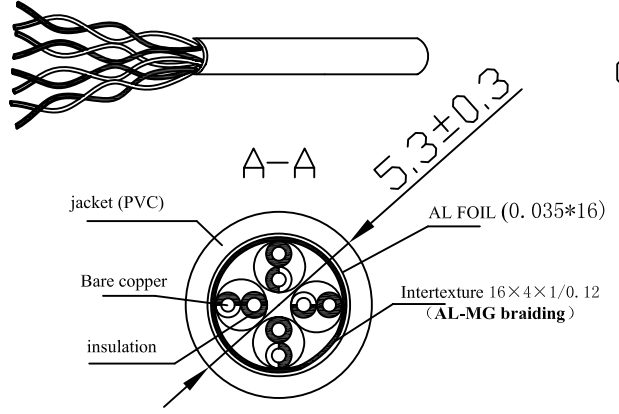

LTR.	REV.	DESCRIPTION	DATE
	A	FIRST ISSUE	2011. 3. 31

L±3%

Connecting

P1	568B	COLOR	P2
1	WH/ORG	1	1
2	ORG	2	2
3	WH/GRN	3	3
4	BLU	4	4
5	WH/BLU	5	5
6	GRN	6	6
7	WH/BWN	7	7
8	BWN	8	8

ITEM No.	LENGTH	PVC COLOR	PACKING
101177	100000 ± 1000MM	GREY 687#	COLOR BOX

**SPECIFICATIONS:**

1. CONDUCTOR:
  - 1.1 CONDUCTORS: 26AWG 7\*0.155±0.015mm
  - 1.2 CONDUCTOR INSULATION COLOR CODING: ONE WHITE/ORANGE, ONE ORANGE, ONE WHITE/GREEN, ONE GREEN, ONE BLUE, ONE WHITE/BLUE, ONE WHITE/BROWN, ONE BROWN.
2. CABLE JACKET
  - 2.1 PRINTING ON THE JACKET: Maxxtro Patch Cable SFTP CAT.5E 26AWG ISO/IEC 11801
3. CABLE ASSEMBLY
  - 3.1 SEE SECTION A-A FOR DIMENSIONS
  - 3.2 CABLE TIE: **Assorted upon request**
  - 3.3 WIRING T568B COLOR
  - 3.4 CONTACT PLUG: RJ45 8P8CS 15u pc UL 94V-2
4. CABLE JACKET COLOR: GY EY 687#; RED 172#; BLUE 567#; YELLOW 361#; GREEN 273#; BLACK 063#; WHITE 461#; ORANGE 760#; PINK 171#; PURPLE 964#
5. LENGTH: L±3%mm