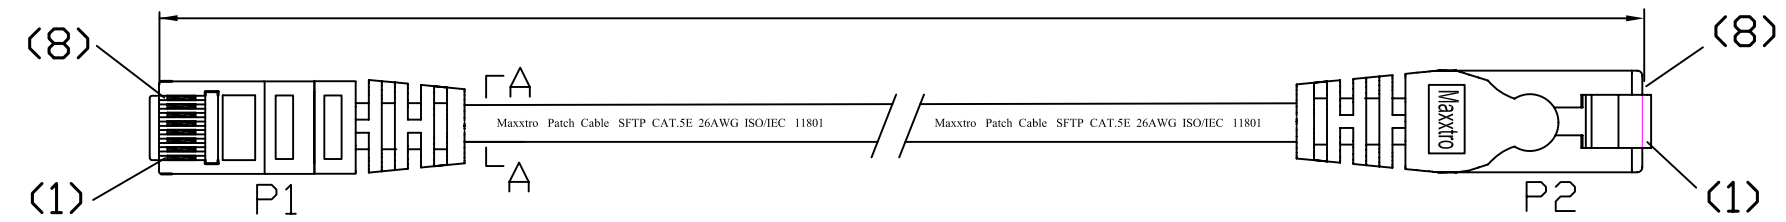

LTR.	REV.	DESCRIPTION	DATE
	A	FIRST ISSUE	2011. 3. 31

L±3%

Connecting

P1	568B	COLOR	P2
1	WH/ORG	1	1
2	ORG	2	2
3	WH/GRN	3	3
4	BLU	4	4
5	WH/BLU	5	5
6	GRN	6	6
7	WH/BWN	7	7
8	BWN	8	8

ITEM No.	LENGTH	PVC COLOR	PACKING
101177	100000 ± 1000MM	GREY 687#	COLOR BOX

**SPECIFICATIONS:**

1. CONDUCTOR:
  - 1.1 CONDUCTORS: 26AWG 7\*0.155±0.015mm
  - 1.2 CONDUCTOR INSULATION COLOR CODING: ONE WHITE/ORANGE, ONE ORANGE, ONE WHITE/GREEN, ONE GREEN, ONE BLUE, ONE WHITE/BLUE, ONE WHITE/BROWN, ONE BROWN.
2. CABLE JACKET
  - 2.1 PRINTING ON THE JACKET: Maxxtro Patch Cable SFTP CAT.5E 26AWG ISO/IEC 11801
3. CABLE ASSEMBLY
  - 3.1 SEE SECTION A-A FOR DIMENSIONS
  - 3.2 CABLE TIE: **Assorted upon request**
  - 3.3 WIRING T568B COLOR
  - 3.4 CONTACT PLUG: RJ45 8P8CS 15u pc UL 94V-2
4. CABLE JACKET COLOR: GY EY 687#; RED 172#; BLUE 567#; YELLOW 361#; GREEN 273#; BLACK 063#; WHITE 461#; ORANGE 760#; PINK 171#; PURPLE 964#
5. LENGTH: L±3%mm