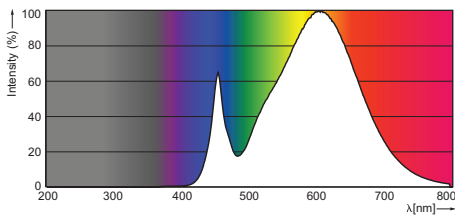

Photometric data

TLED PERF 3000 K

© 2014 Koninklijke Philips N.V. (Royal Philips)
All rights reserved.

Specifications are subject to change without notice. Trademarks are the property of Koninklijke Philips N.V. (Royal Philips) or their respective owners.

www.philips.com/lighting

2014, February 1
data subject to change