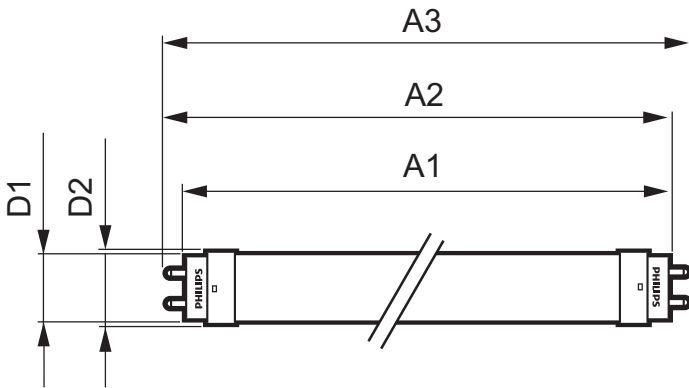

• Measuring Conditions

Switching cycle	50000
-----------------	-------

• Product Dimensions

Length A1	1500.0 mm
Fixing Hole Distance A2 Length	1507.0 mm
Length A3	1514.0 mm
Mounting hole diameter	25.68 mm
Circular outline dimension	28 mm

• Approval & Application Chars

VDE marking	No
CE marking	Yes
UL certificate	No
RoHS compliance	Yes
KEMA Keur certificate	Yes

PHILIPS

MASTER LEDtube Performance

Product Data

Order code 690085 00
 Full product code 871829169008500
 Full product name MASTER LEDtube PERF 1500mm
 31W830 T8 I ROT
 Order product name MAS LEDtube PERF 1500mm
 31W830 T8 I ROT
 Pieces per pack 1
 Packing configuration 10

Packs per outerbox 10
 Bar code on pack - EAN1 8718291690085
 Bar code on outerbox - EAN3 8718291690092
 Logistic code(s) - 12NC 929000282902
 Net weight per piece 0.450 kg

Dimensional drawing

MASTER LEDtube PERF 1500mm 31W830 T8 I ROT