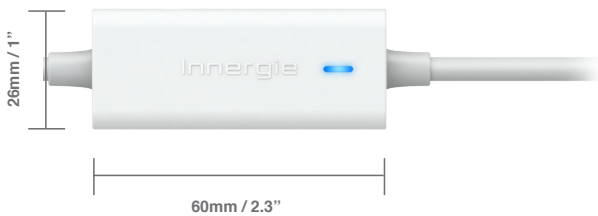

mCube Mini

Smallest Auto/Air 65W Laptop Adapter
for Laptop, Netbook, and Portable Device

- 01 Dual Color LED Power Indicator
- 02 Blue LED Power Indicator
- 03 Output Voltage Switch
- 04 10 Laptop and Netbook Tips Included
- 05 Fast Charging USB Power Port
- 06 Optional USB Cable
- 07 Travel Pouch Included