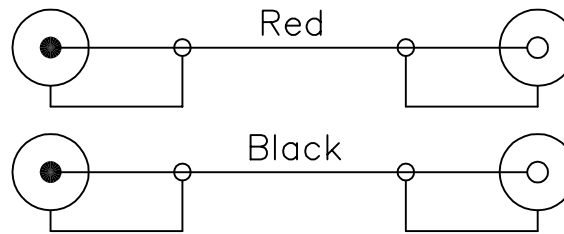

Soldered Drawing:

2*RCA Plugs

2*RCA Jacks

Cable Word: OFC HI-FI AUDIO CABLE

TOLERANCE	SIGNATURES	DATE	Maxxtro®
0 - 10 ±0.05	DRAFT: ZHOU XIN GUO	11-03-2015	
10 - 99 ±0.5			
100 - 999 ±10.0	CHECKEO: XU FU YOU		
1000 - 9999 ±100.00			
10000 - 99999 ±1000.00			

REV	PART NO.	SAMPLE NO.	BY	APPROVAL:			TITLE	2*RCA Phono Plugs- 2*RCA Phono Jacks
A	BB-1786			SHEET	SCALE	UNIT		
B				OF	1:1	mm	∅	CUSTOMER