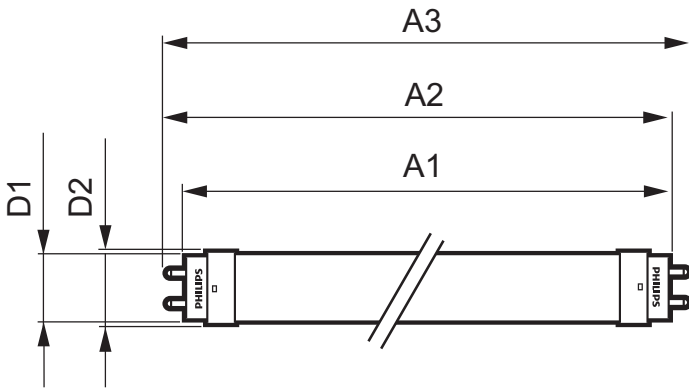

MASTER LEDtube Performance

Product Data

Order code 690061 00
Full product code 871829169006100
Full product name MASTER LEDtube PERF 1500mm
31W865 T8 C
Order product name MAS LEDtube PERF 1500mm
31W865 T8 C
Pieces per pack 1
Packing configuration 10

Packs per outerbox 10
Bar code on pack - EAN1 8718291690061
Bar code on outerbox - EAN3 8718291690078
Logistic code(s) - 12NC 929000299702
Net weight per piece 0.450 kg

Dimensional drawing

MASTER LEDtube PERF 1500mm 31W865 T8 C

Product	A1 (Norm)	A2 (Norm)	A3 (Norm)	D1 (Norm)	D2 (Norm)
TLED PERF 1500mm 31W865 T8 C	1500.0	1507.0	1514.0	25.68	28

G13