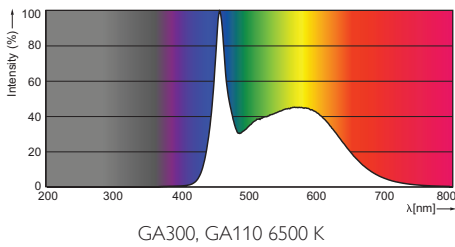

Photometric data

© 2014 Koninklijke Philips N.V. (Royal Philips)
All rights reserved.

Specifications are subject to change without notice. Trademarks are the property of Koninklijke Philips N.V. (Royal Philips) or their respective owners.

www.philips.com/lighting

2014, February 1
data subject to change