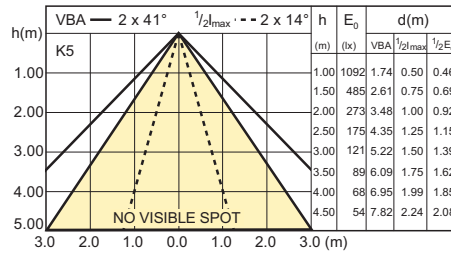

4-35W GU10 WH 25D

4-35W GU10 WH 40D

4-35W GU10 CW 25D

Lichttechnik

4-35W GU10 CW 40D

8-50W GU10 WW 25D 2700K Ra=90

8-50W GU10 WW 40D 2700K Ra=90

6-50W GU10 WW 25D 2700K