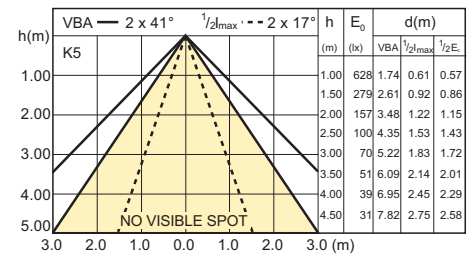

6-50W GU10 WH 25D 3000K

6-50W GU10 CW 25D 4000K

6-50W GU10 WW 40D 2700K

6-50W GU10 WH 40D 3000K

6-50W GU10 CW 40D 4000K

MASTER LED 7-50W GU10 2700K 40D Dimmable

MASTER LED 7-50W GU10 3000K 240V 25D Dimmable