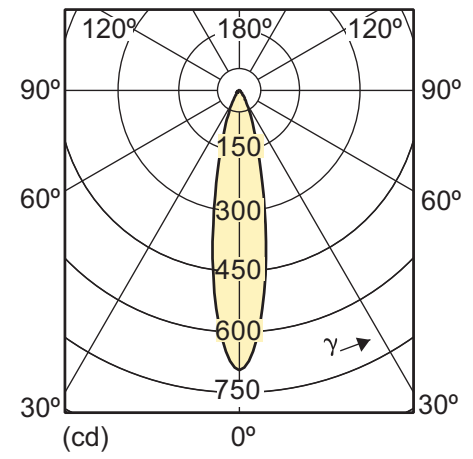

6-50W GU10 WH 25D 3000K

6-50W GU10 CW 25D 4000K

6-50W GU10 WW 40D 2700K

6-50W GU10 WH 40D 3000K

6-50W GU10 CW 40D 4000K

MASTER LED 7-50W GU10 2700K 40D Dimmable

MASTER LED 7-50W GU10 3000K 240V 25D Dimmable