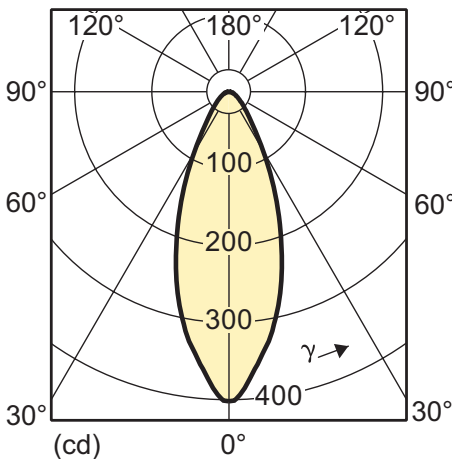

6-50W GU10 WH 25D 3000K

6-50W GU10 CW 25D 4000K

6-50W GU10 WW 40D 2700K

6-50W GU10 WH 40D 3000K

6-50W GU10 CW 40D 4000K

MASTER LED 7-50W GU10 2700K 40D Dimmable

MASTER LED 7-50W GU10 3000K 240V 25D Dimmable