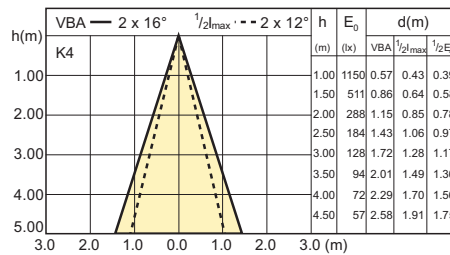

6-50W GU10 WW 40D 2700K

6-50W GU10 WH 40D 3000K

6-50W GU10 CW 40D 4000K

MASTER LED 7-50W GU10 2700K 40D Dimmable

MASTER LED 7-50W GU10 3000K 240V 25D

Dimmable

4-35W GU10 WW 25D

4-35W GU10 WW 40D