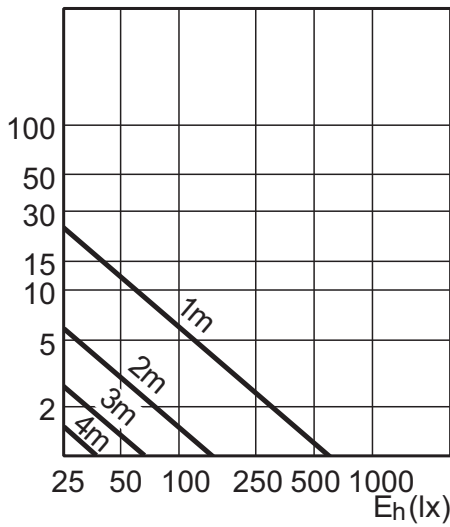

4-35W GU10 CW 25D

4-35W GU10 CW 40D

8-50W GU10 WW 25D 2700K Ra=90

8-50W GU10 WW 40D 2700K Ra=90

6-50W GU10 WW 25D 2700K

6-50W GU10 WH 25D 3000K

6-50W GU10 CW 25D 4000K

Lichttechnik