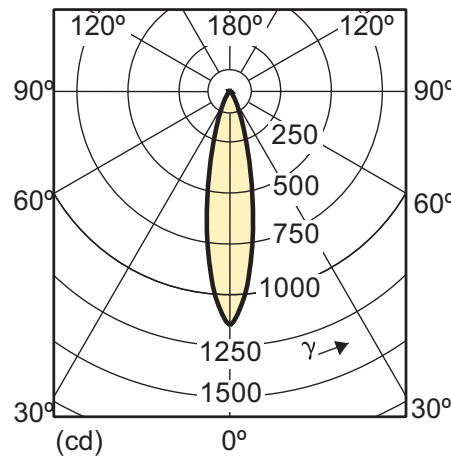

6-50W GU10 WH 25D 3000K

6-50W GU10 CW 25D 4000K

6-50W GU10 WW 40D 2700K

6-50W GU10 WH 40D 3000K

6-50W GU10 CW 40D 4000K

MASTER LED 7-50W GU10 2700K 40D Dimmable

MASTER LED 7-50W GU10 3000K 240V 25D Dimmable