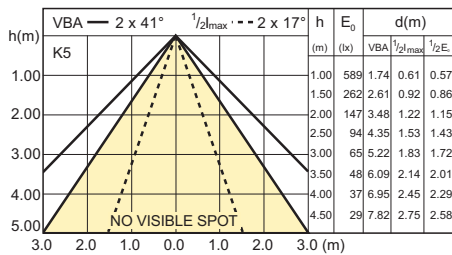

6-50W GU10 WW 40D 2700K