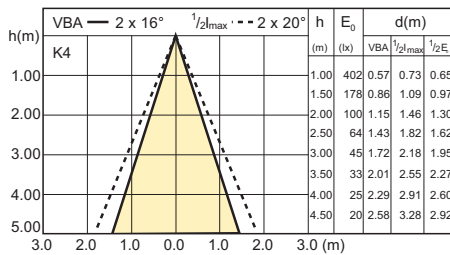

MASTER LED 7-50W GU10 2700K 40D Dimmable