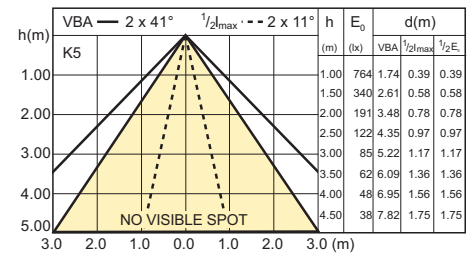

4-35W GU10 CW 25D