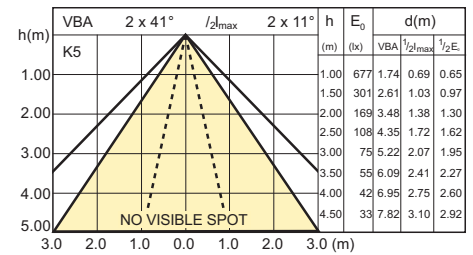

4-35W GU10 WH 25D

4-35W GU10 WH 40D

4-35W GU10 CW 25D

Lichttechnik

4-35W GU10 CW 40D

8-50W GU10 WW 25D 2700K Ra=90

8-50W GU10 WW 40D 2700K Ra=90

6-50W GU10 WW 25D 2700K