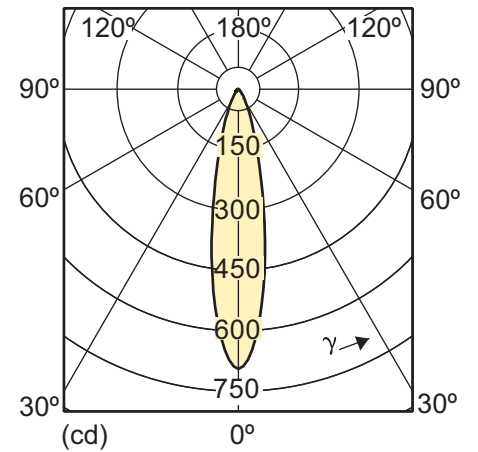

Lichttechnik

4-35W GU10 WW 40D