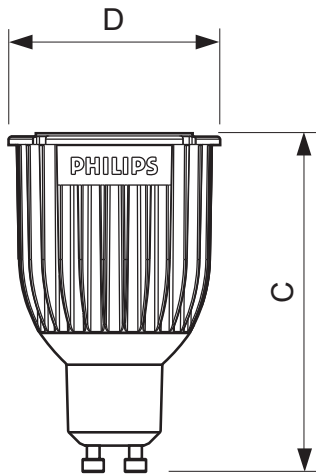

- Not intended for use with emergency light fixtures or exit lights

Verwandte Produkte

MASTER LEDspotMV GU10

4-35W GU10 25°, 40°

8-50W+ GU10

6-50W GU10

8-50W GU10 Ra90

Abmessungsskizzen

Abmessungsskizzen

MASTER LEDspotMV 7-50W GU10 2700K 40D

Product	C (Norm)	D (Norm)
LED 7W 7-50W GU10 2700K 240V 40D Dimm	80.5	50.2
LED 7W 7-50W GU10 3000K 240V 25D Dimm	80.5	50.2
LED 7W 7-50W GU10 4000K 240V 25D Dimm	80.5	50.2

MASTER LEDspotMV 8-50W GU10 WW 25D Ra90

Product	C (Norm)	C1 (Max)	D (Norm)	D1 (Norm)
LED D 8-50W GU10 WW 25D Ra90	80	-	50	-
LED D 8-50W GU10 WW 25D Ra90	80	-	50	-
LED D 8-50W GU10 WW 40D Ra90	80	-	50	-
LED D 8-50W GU10 WW 40D Ra90	80	-	50	-

MASTER LEDspotMV D 6-50W GU10 WW 25D

Product	C (Norm)	C1 (Max)	D (Norm)	D1 (Norm)
LED D 6-50W GU10 WW 25D	55	-	50	-
LED D 6-50W GU10 WH 25D	55	-	50	-
LED D 6-50W GU10 CW 25D	55	-	50	-
LED D 6-50W GU10 WW 40D	55	-	50	-
LED D 6-50W GU10 WH 40D	55	-	50	-
LED D 6-50W GU10 CW 40D	55	-	50	-