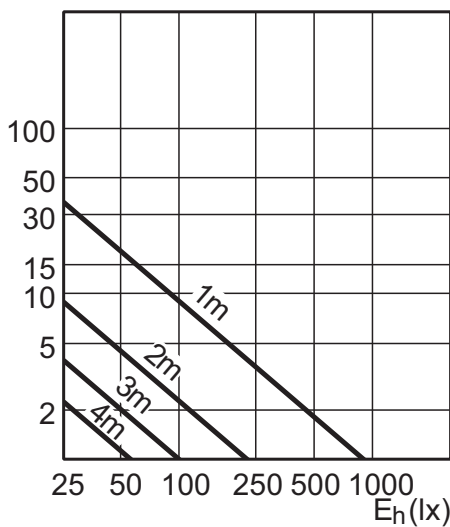

4-35W GU10 CW 25D

4-35W GU10 CW 40D

8-50W GU10 WW 25D 2700K Ra=90

8-50W GU10 WW 40D 2700K Ra=90

6-50W GU10 WW 25D 2700K

6-50W GU10 WH 25D 3000K

6-50W GU10 CW 25D 4000K

Lichttechnik