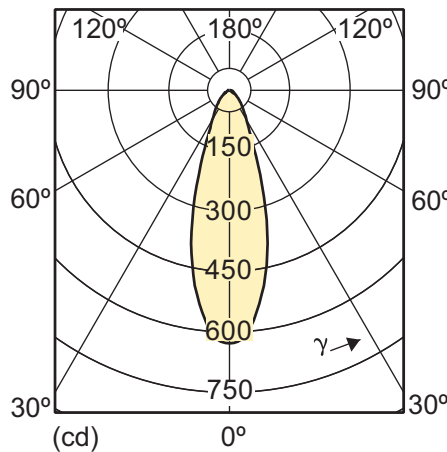

8-50W GU10 WW 25D 2700K Ra=90

8-50W GU10 WW 40D 2700K Ra=90

6-50W GU10 WW 25D 2700K

6-50W GU10 WH 25D 3000K

6-50W GU10 CW 25D 4000K

6-50W GU10 WW 40D 2700K

6-50W GU10 WH 40D 3000K

6-50W GU10 CW 40D 4000K