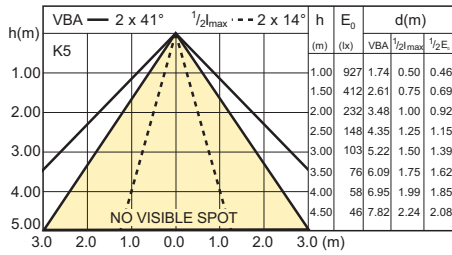

4-35W GU10 WH 25D

4-35W GU10 WH 40D

4-35W GU10 CW 25D

Lichttechnik

4-35W GU10 CW 40D

8-50W GU10 WW 25D 2700K Ra=90

8-50W GU10 WW 40D 2700K Ra=90

6-50W GU10 WW 25D 2700K