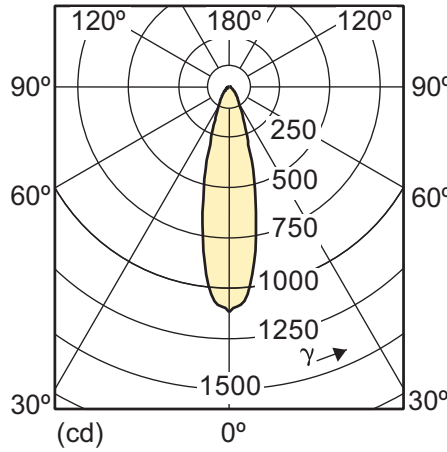

8-50W GU10 WW 25D 2700K Ra=90

8-50W GU10 WW 40D 2700K Ra=90

6-50W GU10 WW 25D 2700K

6-50W GU10 WH 25D 3000K

6-50W GU10 CW 25D 4000K

6-50W GU10 WW 40D 2700K

6-50W GU10 WH 40D 3000K

6-50W GU10 CW 40D 4000K