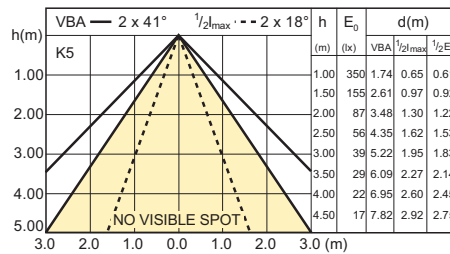

4-35W GU10 WH 40D