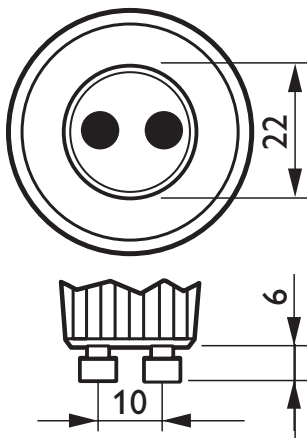

Bestellnummer	Produktname	Sockel	Kolbenform	Nennlebensdauer [h]	Nennlebensdauer [Jahre]
210672 00	MASTER LEDspotMV D 6-50W GU10 WW 25D	GU10	-	40000 hr	25 an
210696 00	MASTER LEDspotMV D 6-50W GU10 WH 25D	GU10	-	40000 hr	25 an
210719 00	MASTER LEDspotMV D 6-50W GU10 CW 25D	GU10	-	40000 hr	25 an
210733 00	MASTER LEDspotMV D 6-50W GU10 WW 40D	GU10	-	40000 hr	25 an
210757 00	MASTER LEDspotMV D 6-50W GU10 WH 40D	GU10	-	40000 hr	25 an
210771 00	MASTER LEDspotMV D 6-50W GU10 CW 40D	GU10	-	40000 hr	25 an
192466 00	MASTER LEDspotMV D 8-50W GU10 WW 25D Ra90	GU10	-	40000 hr	-
682271 00	MASTER LEDspotMV 8-50W GU10 WW 25D Ra90	GU10	-	40000 hr	-
192480 00	MASTER LEDspotMV D 8-50W GU10 WW 40D Ra90	GU10	-	40000 hr	-
682295 00	MASTER LEDspotMV 8-50W GU10 WW 40D Ra90	GU10	-	40000 hr	-

Installationsdarstellung

GU10