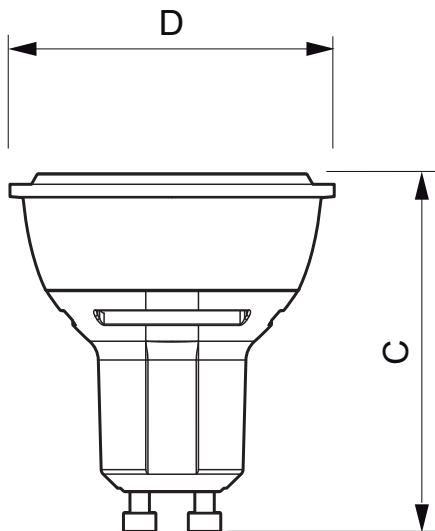

Abmessungsskizzen

MASTER LEDspotMV D 8-50W+ GU10 WW 25D

Product	C (Norm)	C1 (Max)	D (Norm)	D1 (Norm)
LED D 8-50W+ GU10 WW 25D	80	-	50	-
LED D 8-50W+ GU10 WW 25D	80	-	50	-
LED D 8-50W+ GU10 WW 40D	80	-	50	-
LED D 8-50W+ GU10 WW 40D	80	-	50	-
LED D 8-50W+ GU10 WH 25D	80	-	50	-
LED D 8-50W+ GU10 WH 25D	80	-	50	-
LED D 8-50W+ GU10 WH 40D	80	-	50	-
LED D 8-50W+ GU10 WH 40D	80	-	50	-
LED D 8-50W+ GU10 CW 25D	80	-	50	-
LED D 8-50W+ GU10 CW 25D	80	-	50	-
LED D 8-50W+ GU10 CW 40D	80	-	50	-
LED D 8-50W+ GU10 CW 40D	80	-	50	-

MASTER LEDspotMV D 6-50W GU10 WW 25D

Product	C (Norm)	C1 (Max)	D (Norm)	D1 (Norm)
LED D 6-50W GU10 WW 25D	55	-	50	-
LED D 6-50W GU10 WH 25D	55	-	50	-
LED D 6-50W GU10 CW 25D	55	-	50	-
LED D 6-50W GU10 WW 40D	55	-	50	-
LED D 6-50W GU10 WH 40D	55	-	50	-
LED D 6-50W GU10 CW 40D	55	-	50	-

Allgemeine Eigenschaften

Bestellnummer	Produktname	Sockel	Kolbenform	Nennlebensdauer [h]	Nennlebensdauer [Jahre]
860351 00	MASTER LEDspotMV 7-50W GU10 2700K 40D	GU10	Reflektor	40000 hr	-
860399 00	MASTER LEDspotMV 7-50W GU10 3000K 25D	GU10	Reflektor	40000 hr	-
860436 00	MASTER LEDspotMV 7-50W GU10 4000K 25D	GU10	Reflektor	40000 hr	-
192343 00	MASTER LEDspotMV D 4-35W GU10 WW 25D	GU10	-	25000 hr	-
192367 00	MASTER LEDspotMV D 4-35W GU10 WW 40D	GU10	-	25000 hr	-

Bestellnummer	Produktname	Sockel	Kolbenform	Nennlebensdauer [h]	Nennlebensdauer [Jahre]
192381 00	MASTER LEDspotMV D 4-35W GU10 WH 25D	GU10	-	25000 hr	-
192404 00	MASTER LEDspotMV D 4-35W GU10 WH 40D	GU10	-	25000 hr	-
192428 00	MASTER LEDspotMV D 4-35W GU10 CW 25D	GU10	-	25000 hr	-
192442 00	MASTER LEDspotMV D 4-35W GU10 CW 40D	GU10	-	25000 hr	-
193586 00	MASTER LEDspotMV D 8-50W+ GU10 WW 25D	GU10	-	40000 hr	-