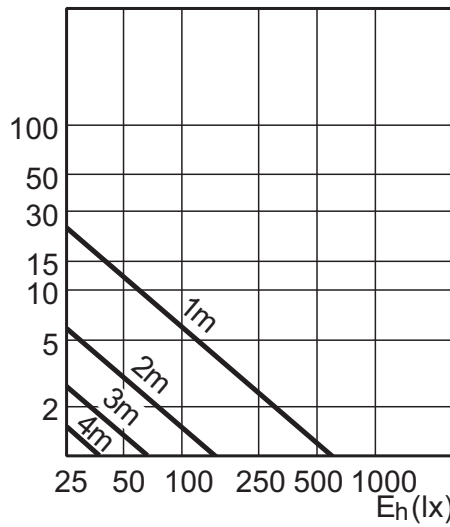

6-50W GU10 WH 40D 3000K