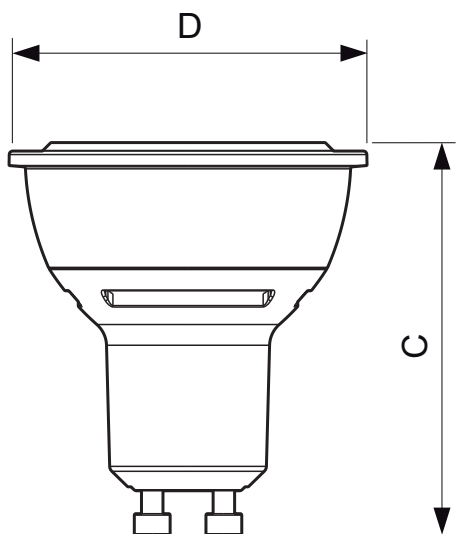

Abmessungsskizzen

MASTER LEDspotMV 7-50W GU10 2700K 40D

Product	C (Norm)	D (Norm)
LED 7W 7-50W GU10 2700K 240V 40D Dimm	80.5	50.2
LED 7W 7-50W GU10 3000K 240V 25D Dimm	80.5	50.2
LED 7W 7-50W GU10 4000K 240V 25D Dimm	80.5	50.2

MASTER LEDspotMV 8-50W GU10 WW 25D Ra90

Product	C (Norm)	C1 (Max)	D (Norm)	D1 (Norm)
LED D 8-50W GU10 WW 25D Ra90	80	-	50	-
LED D 8-50W GU10 WW 25D Ra90	80	-	50	-
LED D 8-50W GU10 WW 40D Ra90	80	-	50	-
LED D 8-50W GU10 WW 40D Ra90	80	-	50	-

MASTER LEDspotMV D 4-35W GU10 WW 25D

Product	C (Norm)	C1 (Max)	D (Norm)	D1 (Norm)
LED D 4-35W GU10 WW 25D	55	-	50	-
LED D 4-35W GU10 WW 40D	55	-	50	-
LED D 4-35W GU10 WH 25D	55	-	50	-
LED D 4-35W GU10 WH 40D	55	-	50	-
LED D 4-35W GU10 CW 25D	55	-	50	-
LED D 4-35W GU10 CW 40D	55	-	50	-