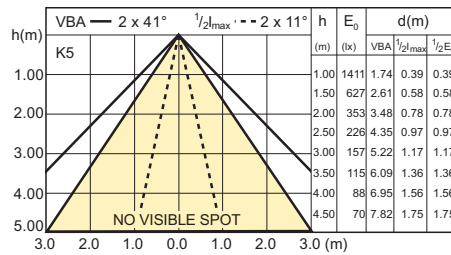

4-35W GU10 WH 25D

4-35W GU10 WH 40D

4-35W GU10 CW 25D

Lichttechnik

4-35W GU10 CW 40D

8-50W GU10 WW 25D 2700K Ra=90

8-50W GU10 WW 40D 2700K Ra=90

6-50W GU10 WW 25D 2700K