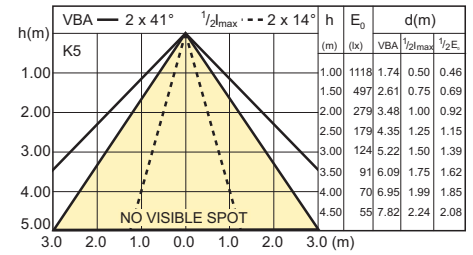

6-50W GU10 CW 25D 4000K