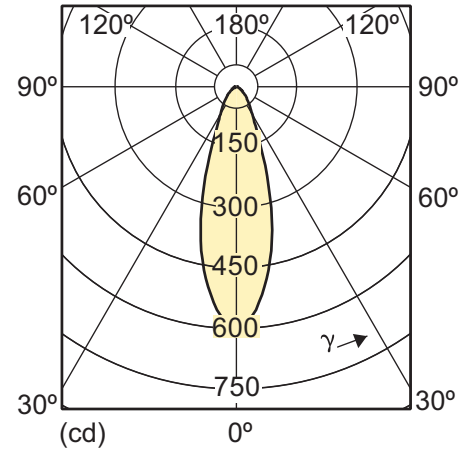

8-50W GU10 WW 25D 2700K Ra=90

8-50W GU10 WW 40D 2700K Ra=90

6-50W GU10 WW 25D 2700K

6-50W GU10 WH 25D 3000K

6-50W GU10 CW 25D 4000K

6-50W GU10 WW 40D 2700K

6-50W GU10 WH 40D 3000K

6-50W GU10 CW 40D 4000K