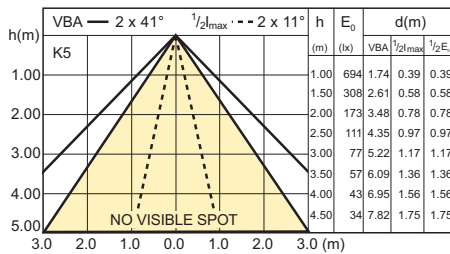

6-50W GU10 WW 40D 2700K

6-50W GU10 WH 40D 3000K

6-50W GU10 CW 40D 4000K

MASTER LED 7-50W GU10 2700K 40D Dimmable

MASTER LED 7-50W GU10 3000K 240V 25D

Dimmable

4-35W GU10 WW 25D

4-35W GU10 WW 40D