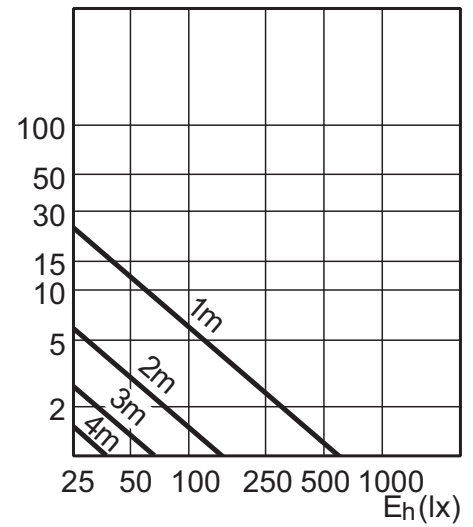

6-50W GU10 CW 40D 4000K