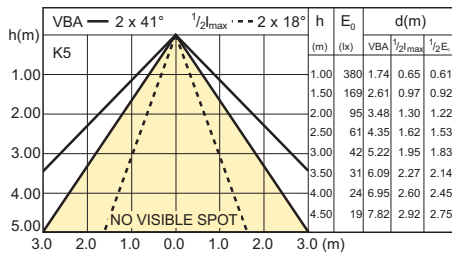

4-35W GU10 WH 25D

4-35W GU10 WH 40D

4-35W GU10 CW 25D

Lichttechnik

4-35W GU10 CW 40D

8-50W GU10 WW 25D 2700K Ra=90

8-50W GU10 WW 40D 2700K Ra=90

6-50W GU10 WW 25D 2700K