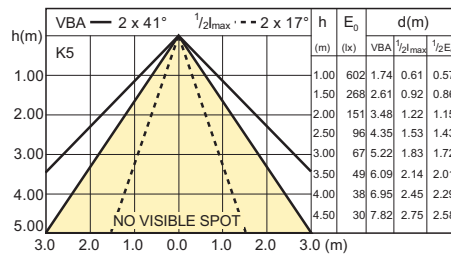

6-50W GU10 WH 40D 3000K