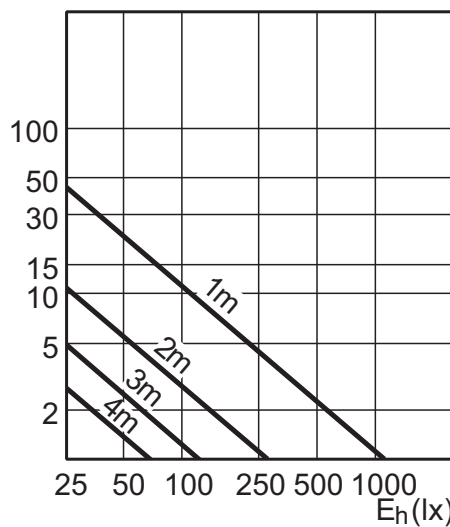

4-35W GU10 CW 25D

4-35W GU10 CW 40D

8-50W GU10 WW 25D 2700K Ra=90

8-50W GU10 WW 40D 2700K Ra=90

6-50W GU10 WW 25D 2700K

6-50W GU10 WH 25D 3000K

6-50W GU10 CW 25D 4000K

Lichttechnik