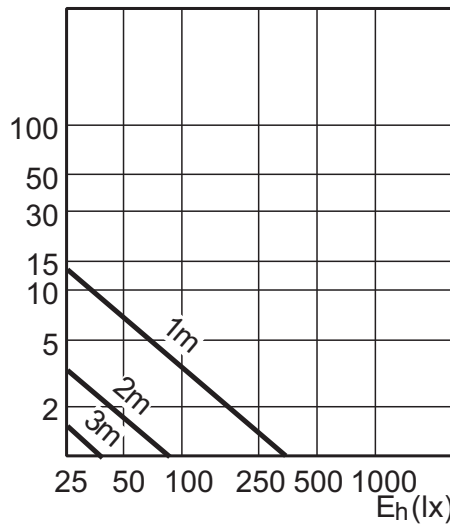

Lichttechnik

MASTER LED 7-50W GU10 2700K 40D Dimmable

MASTER LED 7-50W GU10 3000K 240V 25D Dimmable

4-35W GU10 WW 25D

4-35W GU10 WW 40D

Lichttechnik

4-35W GU10 WH 25D

4-35W GU10 WH 40D