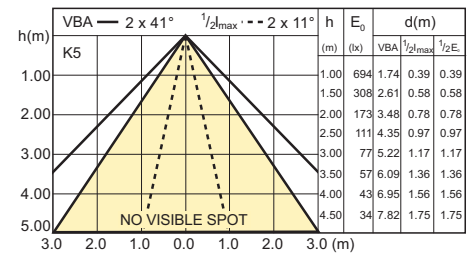

6-50W GU10 WW 40D 2700K

6-50W GU10 WH 40D 3000K

6-50W GU10 CW 40D 4000K

MASTER LED 7-50W GU10 2700K 40D Dimmable

MASTER LED 7-50W GU10 3000K 240V 25D

Dimmable

4-35W GU10 WW 25D

4-35W GU10 WW 40D