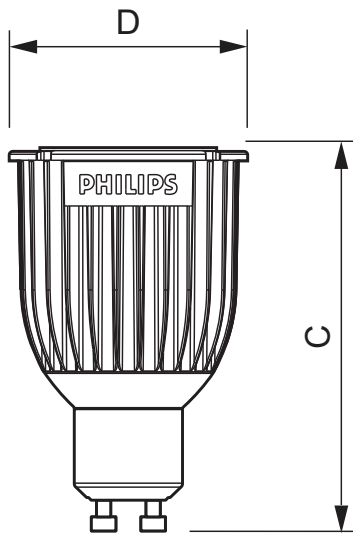

Abmessungsskizzen

MASTER LEDspotMV D 8-50W+ GU10 WW 25D

Product	C (Norm)	C1 (Max)	D (Norm)	D1 (Norm)
LED D 8-50W+ GU10 WW 25D	80	-	50	-
LED D 8-50W+ GU10 WW 25D	80	-	50	-
LED D 8-50W+ GU10 WW 40D	80	-	50	-
LED D 8-50W+ GU10 WW 40D	80	-	50	-
LED D 8-50W+ GU10 WH 25D	80	-	50	-
LED D 8-50W+ GU10 WH 25D	80	-	50	-
LED D 8-50W+ GU10 WH 40D	80	-	50	-
LED D 8-50W+ GU10 WH 40D	80	-	50	-
LED D 8-50W+ GU10 CW 25D	80	-	50	-
LED D 8-50W+ GU10 CW 25D	80	-	50	-
LED D 8-50W+ GU10 CW 40D	80	-	50	-
LED D 8-50W+ GU10 CW 40D	80	-	50	-

MASTER LEDspotMV D 6-50W GU10 WW 25D

Product	C (Norm)	C1 (Max)	D (Norm)	D1 (Norm)
LED D 6-50W GU10 WW 25D	55	-	50	-
LED D 6-50W GU10 WH 25D	55	-	50	-
LED D 6-50W GU10 CW 25D	55	-	50	-
LED D 6-50W GU10 WW 40D	55	-	50	-
LED D 6-50W GU10 WH 40D	55	-	50	-
LED D 6-50W GU10 CW 40D	55	-	50	-

Allgemeine Eigenschaften

Bestellnummer	Produktname	Sockel	Kolbenform	Nennlebensdauer [h]	Nennlebensdauer [Jahre]
860351 00	MASTER LEDspotMV 7-50W GU10 2700K 40D	GU10	Reflektor	40000 hr	-
860399 00	MASTER LEDspotMV 7-50W GU10 3000K 25D	GU10	Reflektor	40000 hr	-
860436 00	MASTER LEDspotMV 7-50W GU10 4000K 25D	GU10	Reflektor	40000 hr	-
192343 00	MASTER LEDspotMV D 4-35W GU10 WW 25D	GU10	-	25000 hr	-
192367 00	MASTER LEDspotMV D 4-35W GU10 WW 40D	GU10	-	25000 hr	-

Bestellnummer	Produktname	Sockel	Kolbenform	Nennlebensdauer [h]	Nennlebensdauer [Jahre]
192381 00	MASTER LEDspotMV D 4-35W GU10 WH 25D	GU10	-	25000 hr	-
192404 00	MASTER LEDspotMV D 4-35W GU10 WH 40D	GU10	-	25000 hr	-
192428 00	MASTER LEDspotMV D 4-35W GU10 CW 25D	GU10	-	25000 hr	-
192442 00	MASTER LEDspotMV D 4-35W GU10 CW 40D	GU10	-	25000 hr	-
193586 00	MASTER LEDspotMV D 8-50W+ GU10 WW 25D	GU10	-	40000 hr	-