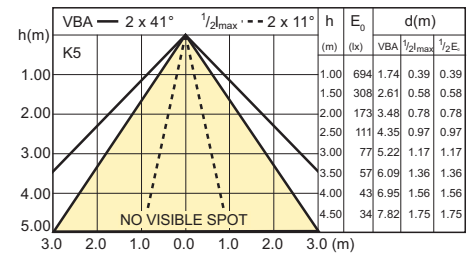

6-50W GU10 WW 40D 2700K

6-50W GU10 WH 40D 3000K

6-50W GU10 CW 40D 4000K

MASTER LED 7-50W GU10 2700K 40D Dimmable

MASTER LED 7-50W GU10 3000K 240V 25D

Dimmable

4-35W GU10 WW 25D

4-35W GU10 WW 40D