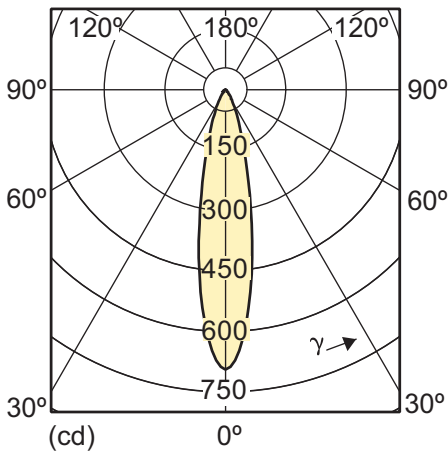

4-35W GU10 WH 25D