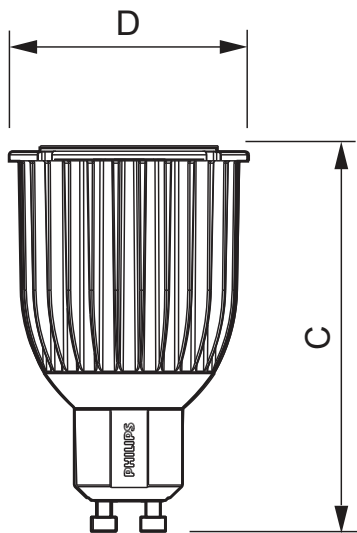

- Not intended for use with emergency light fixtures or exit lights

Verwandte Produkte

MASTER LEDspotMV GU10

4-35W GU10 25°, 40°

8-50W+ GU10

6-50W GU10

8-50W GU10 Ra90

Abmessungsskizzen

Abmessungsskizzen

MASTER LEDspotMV 7-50W GU10 2700K 40D

Product	C (Norm)	D (Norm)
LED 7W 7-50W GU10 2700K 240V 40D Dimm	80.5	50.2
LED 7W 7-50W GU10 3000K 240V 25D Dimm	80.5	50.2
LED 7W 7-50W GU10 4000K 240V 25D Dimm	80.5	50.2

MASTER LEDspotMV D 4-35W GU10 WW 25D

Product	C (Norm)	C1 (Max)	D (Norm)	D1 (Norm)
LED D 4-35W GU10 WW 25D	55	-	50	-
LED D 4-35W GU10 WW 40D	55	-	50	-
LED D 4-35W GU10 WH 25D	55	-	50	-
LED D 4-35W GU10 WH 40D	55	-	50	-
LED D 4-35W GU10 CW 25D	55	-	50	-
LED D 4-35W GU10 CW 40D	55	-	50	-

Abmessungsskizzen

MASTER LEDspotMV D 8-50W+ GU10 WW 25D

Product	C (Norm)	C1 (Max)	D (Norm)	D1 (Norm)
LED D 8-50W+ GU10 WW 25D	80	-	50	-
LED D 8-50W+ GU10 WW 25D	80	-	50	-
LED D 8-50W+ GU10 WW 40D	80	-	50	-
LED D 8-50W+ GU10 WW 40D	80	-	50	-
LED D 8-50W+ GU10 WH 25D	80	-	50	-
LED D 8-50W+ GU10 WH 25D	80	-	50	-
LED D 8-50W+ GU10 WH 40D	80	-	50	-
LED D 8-50W+ GU10 WH 40D	80	-	50	-
LED D 8-50W+ GU10 CW 25D	80	-	50	-
LED D 8-50W+ GU10 CW 25D	80	-	50	-
LED D 8-50W+ GU10 CW 40D	80	-	50	-
LED D 8-50W+ GU10 CW 40D	80	-	50	-