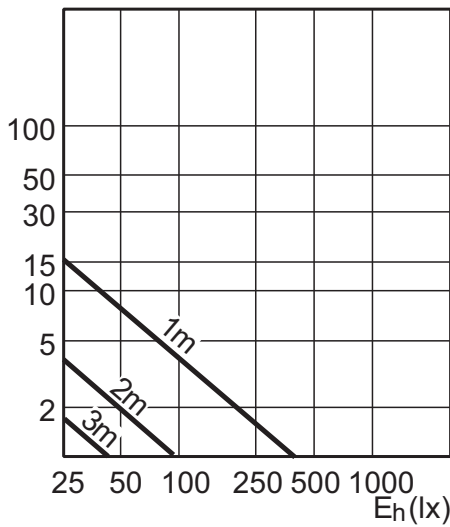

4-35W GU10 CW 40D