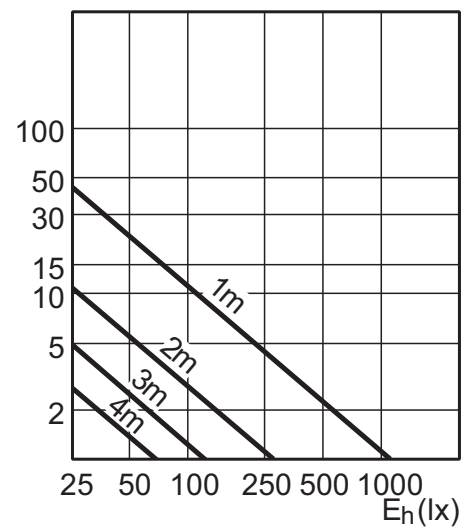

4-35W GU10 CW 25D

4-35W GU10 CW 40D

8-50W GU10 WW 25D 2700K Ra=90

8-50W GU10 WW 40D 2700K Ra=90

6-50W GU10 WW 25D 2700K

6-50W GU10 WH 25D 3000K

6-50W GU10 CW 25D 4000K

Lichttechnik