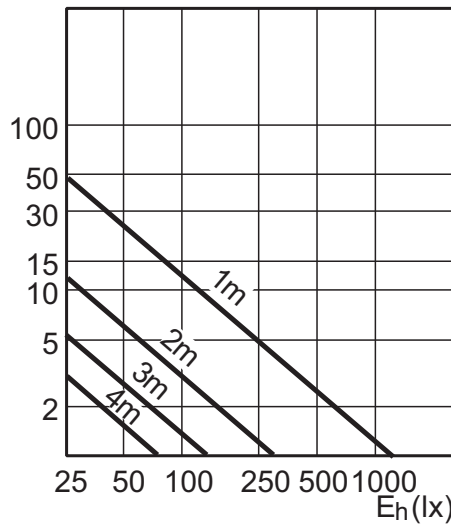

MASTER LED 7-50W GU10 3000K 240V 25D Dimmable