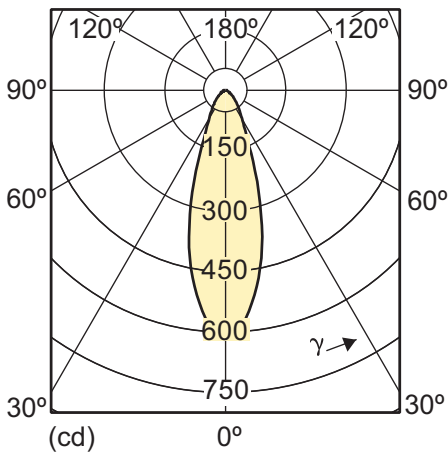

8-50W GU10 WW 25D 2700K Ra=90

8-50W GU10 WW 40D 2700K Ra=90

6-50W GU10 WW 25D 2700K

6-50W GU10 WH 25D 3000K

6-50W GU10 CW 25D 4000K

6-50W GU10 WW 40D 2700K

6-50W GU10 WH 40D 3000K

6-50W GU10 CW 40D 4000K