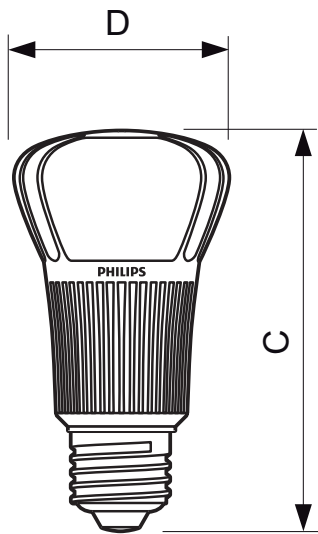

8-50W+ GU10

5.5-50W E11

Dimensional drawing

MASTER LED 8W 2700K 110-130V A19 Dim

Product	C (Norm)	C1 (Max)	D (Norm)	D1 (Norm)
LED 8W 2700K 110-130V A19 Dim	110	-	60	-

Dimensional drawing

MASTER LED 12.5W 2700K 110-130V A19 Dimm

Product	C (Norm)	C1 (Max)	D (Norm)	D1 (Norm)
LED 12.5W WW 2700K 110-130V A19 Dimmable	108	-	58	-

MASTER LED 5.5-50W E11 3000K LDR 15D

Product	C (Norm)	C1 (Max)	D (Norm)	D1 (Norm)
LED 5.5-50W E11 3000K 100V 15D	65	-	50	-
LED 5.5-50W E11 3000K 100V 25D	65	-	50	-
LED 5.5-50W E11 3000K 100V 40D	65	-	50	-