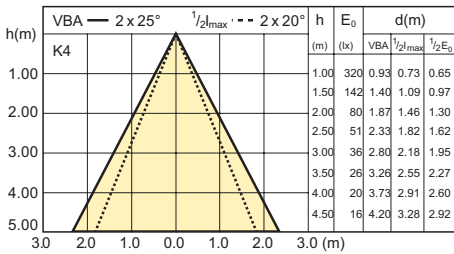

MASTER LED 7-50W GU10 4000K 40D