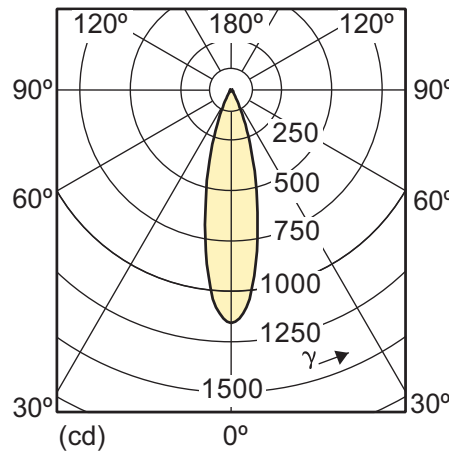

5.5-50W E11 WH 25D 3000K