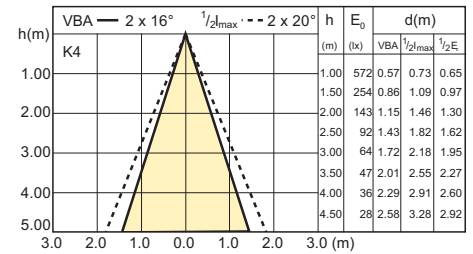

MASTER LED 7-50W GU10 2700K 40D