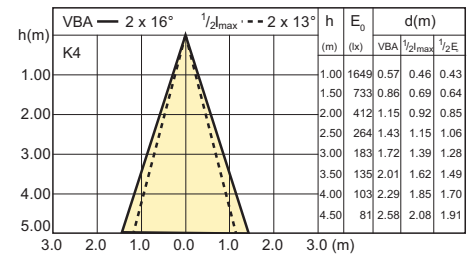

MASTER LED 7-50W GU10 3000K 240V 40D Dimmable

MASTER LED 7-50W GU10 4000K 40D

MASTER LED 7-50W GU10 2700K 25D

MASTER LED 7-50W GU10 2700K 40D

MASTER LED IND 7-50W GU10 4000K 25D

MASTER LED IND 7-50W GU10 4000K 40D