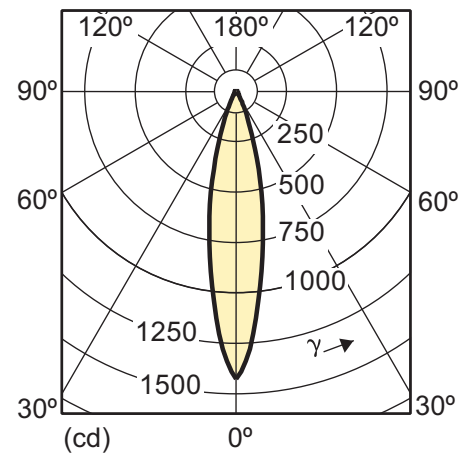

MASTER LED IND 7-50W GU10 4000K 25D