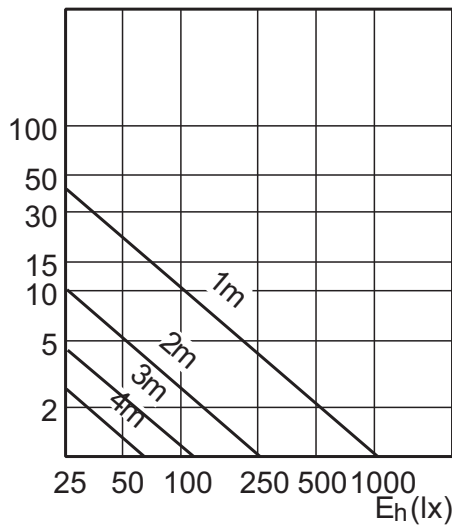

Light technical

MASTER LED 7-40W E11 3000K 100V JDR 40D

MASTER LED 12-75W E27 2700K PAR30S 230V

Dimmable

MASTER LED 18-100W E27 2700K PAR38 230V

Dimmable

MASTER LEDspot 17-100W E27 2700K PAR38

Outdoor