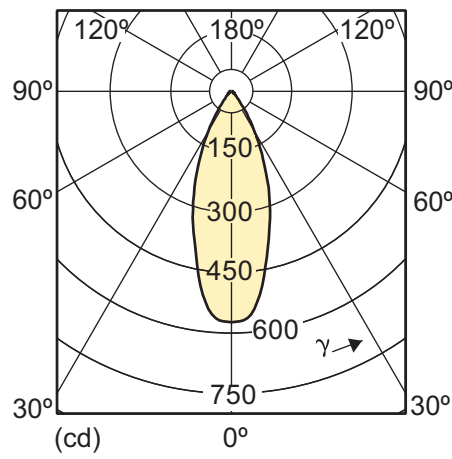

MASTER LED 7-50W GU10 2700K 40D