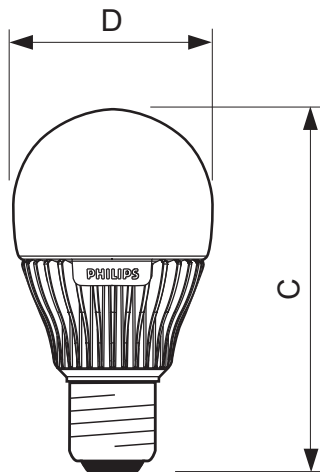

8-50W+ GU10

5.5-50W E11

Dimensional drawing

MASTER LED 8W 2700K 110-130V A19 Dim

Product	C (Norm)	C1 (Max)	D (Norm)	D1 (Norm)
LED 8W 2700K 110-130V A19 Dim	110	-	60	-

Dimensional drawing

MASTER LED 12.5W 2700K 110-130V A19 Dimm