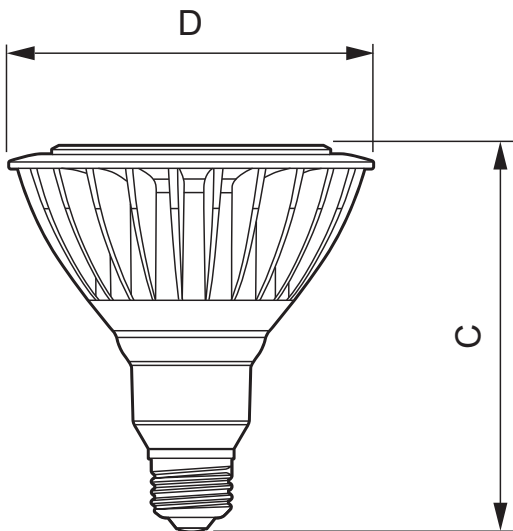

Dimensional drawing

MASTER LEDspotMV D 8-50W GU10 827 25D

Product	C (Norm)	C1 (Max)	D (Norm)	D1 (Norm)
LED D 8-50W+ GU10 WW 25D	80	-	50	-
LED D 8-50W+ GU10 WW 25D	80	-	50	-
LED D 8-50W+ GU10 WW 40D	80	-	50	-
LED D 8-50W+ GU10 WW 40D	80	-	50	-
LED D 8-50W+ GU10 830 25D	80	-	50	-
LED D 8-50W+ GU10 830 25D	80	-	50	-
LED D 8-50W+ GU10 830 40D	80	-	50	-
LED D 8-50W+ GU10 830 40D	80	-	50	-
LED D 8-50W+ GU10 CW 25D	80	-	50	-
LED D 8-50W+ GU10 CW 25D	80	-	50	-
LED D 8-50W+ GU10 CW 40D	80	-	50	-
LED D 8-50W+ GU10 CW 40D	80	-	50	-

MASTER LED 17-100W 2700K PAR38 25D OD

Product	C (Norm)	D (Norm)
LED 17-100W E27 WW 2700K 230V OD	132.5	121.6

General Characteristics

Order code	Full product name	Cap-Base	Bulb	Rated Life-time (hours)
929000188502	MASTER LED 12.5W 2700K 110-130V A19 Dimm	E27	A19	25000 hr
929000187412	MASTER LED 8W 2700K 110-130V A19 Dim	E27	A19	25000 hr
929000197408	MASTER LED 18-100W 2700K PAR38 25D Dim	E27	PAR38	45000 hr
929000197410	MASTER LED 18-100W 2700K PAR38 25D Dim	E27	PAR38	45000 hr
929000196308	MASTER LED 7-40W E11 3000K 100V JDR 25D	E11	JDR	40000 hr
929000196408	MASTER LED 7-40W E11 3000K 100V JDR 40D	E11	JDR	40000 hr
929000197308	MASTER LED 12-75W 2700K PAR30S 25D Dim	E27	PAR30S	45000 hr
929000197310	MASTER LED 12-75W 2700K PAR30S 25D Dim	E27	PAR30S	45000 hr

Order code	Full product name	Cap-Base	Bulb	Rated Life-time (hours)
929000197510	MASTER LED 17-100W 2700K PAR38 25D OD	E27	PAR38	25000 hr
929000169314	MASTER LED IND 7-50W GU10 2700K 25D	GU10	Reflector	40000 hr
929000169414	MASTER LED IND 7-50W GU10 2700K 40D	GU10	Reflector	40000 hr
929000169514	MASTER LED IND 7-50W GU10 4000K 25D	GU10	Reflector	40000 hr
929000169614	MASTER LED IND 7-50W GU10 4000K 40D	GU10	Reflector	40000 hr
929000169714	MASTER LED IND 7-50W GU10 5600K 25D	GU10	Reflector	40000 hr
929000169814	MASTER LED IND 7-50W GU10 5600K 40D	GU10	Reflector	40000 hr
929000196512	MASTER LED 7-50W GU10 2700K 100-240V 25D	GU10	Reflector	45000 hr