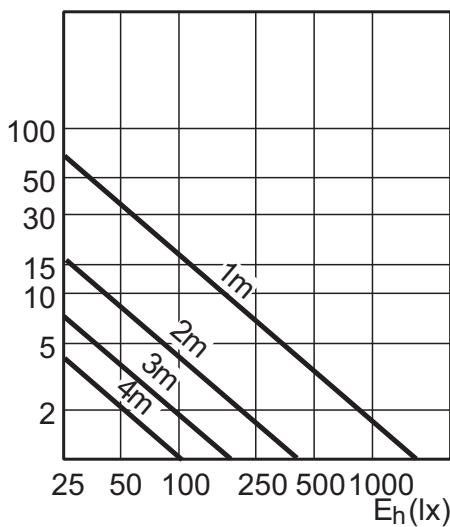

MASTER LED IND 7-50W GU10 5600K 25D