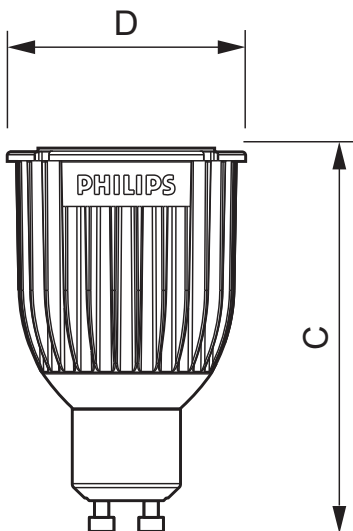

MASTER LED IND 7-50W GU10 2700K 25D

Product	C (Norm)	D (Norm)
LED IND 7-50W GU10 2700K 230V 25D	80	50
LED IND 7-50W GU10 2700K 230V 40D	80	50
LED IND 7-50W GU10 4000K 230V 25D	80	50
LED IND 7-50W GU10 4000K 230V 40D	80	50
LED IND 7-50W GU10 5600K 230V 25D	80	50
LED IND 7-50W GU10 5600K 230V 40D	80	50
LED 7-50W GU10 WW 2700K 100-240V 25D	80	50
LED 7-50W GU10 WW 2700K 100-240V 40D	80	50