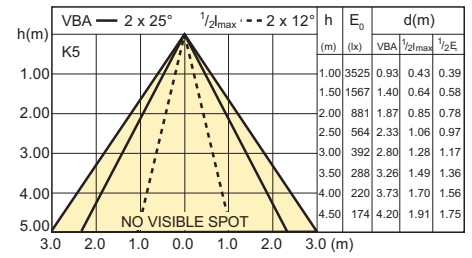

MASTER LEDspot 17-100W E27 2700K PAR38

Outdoor