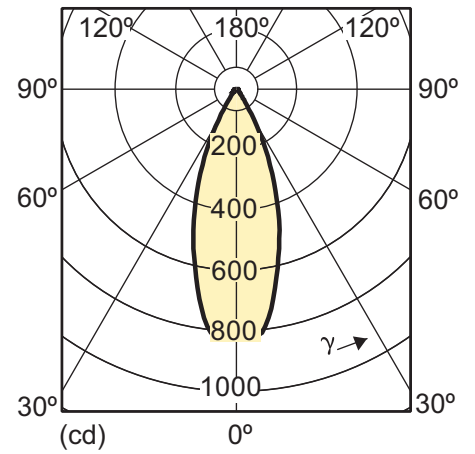

MASTER LED 7-50W GU10 2700K 25D

MASTER LED 7-50W GU10 2700K 40D

MASTER LED IND 7-50W GU10 4000K 25D

Light technical

MASTER LED IND 7-50W GU10 4000K 40D

MASTER LED IND 7-50W GU10 5600K 25D

MASTER LED IND 7-50W GU10 5600K 40D