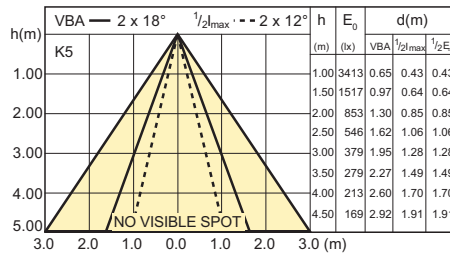

MASTER LED 18-100W E27 2700K PAR38 230V

Dimmable