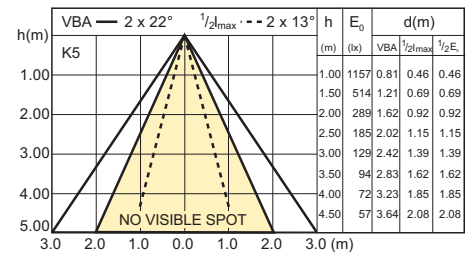

Dimmable

MASTER LED 18-100W E27 2700K PAR38 230V

Dimmable

MASTER LEDspot 17-100W E27 2700K PAR38

Outdoor

MASTER LED 7W E27 PAR20 Dimmable

5.5-50W E11 WH 15D 3000K

5.5-50W E11 WH 25D 3000K