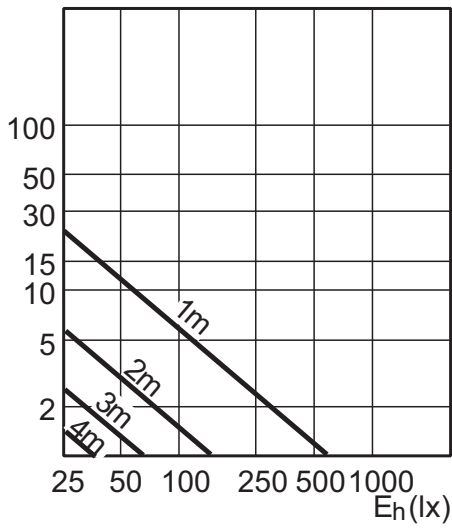

Light technical

MASTER LED 7-40W E11 3000K 100V JDR 40D