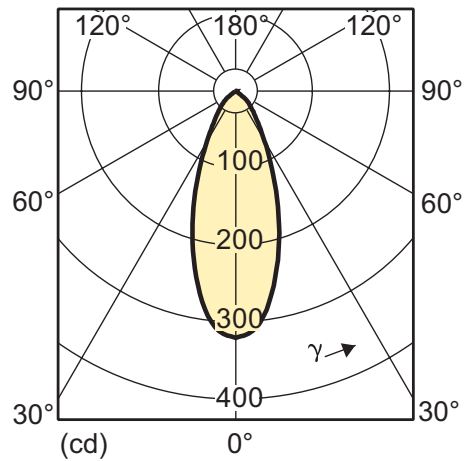

5.5-50W E11 WH 40D 3000K

Light technical

MASTER LED 7-50W GU10 2700K 40D Dimmable

MASTER LED 7-50W GU10 3000K 240V 25D Dimmable

MASTER LED 7-50W GU10 3000K 240V 40D Dimmable

MASTER LED 7-50W GU10 4000K 40D