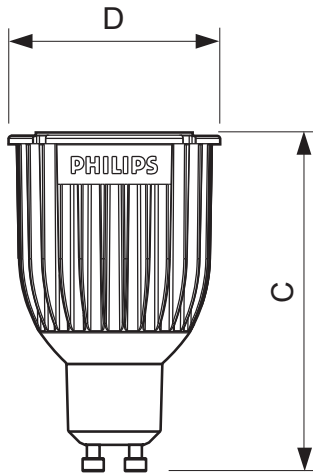

Dimensional drawing

MASTER LED 12-75W 2700K PAR30S 25D Dim

Product	C (Norm)	D (Norm)
LED D 12-75W E27 WW 2700K 230V PAR30S	91	92
LED D 12-75W E27 WW 2700K 230V PAR30S	91	92

MASTER LEDspotMV 7-50W GU10 2700K 25D