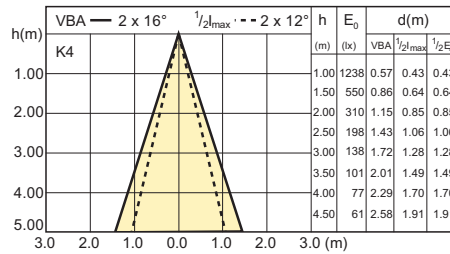

MASTER LED 7-50W GU10 2700K 25D