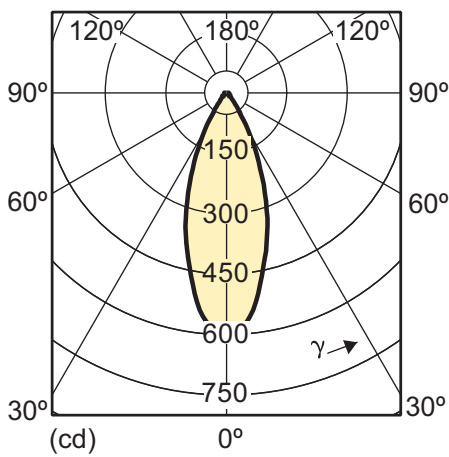

MASTER LED 7-40W E11 3000K 100V JDR 40D