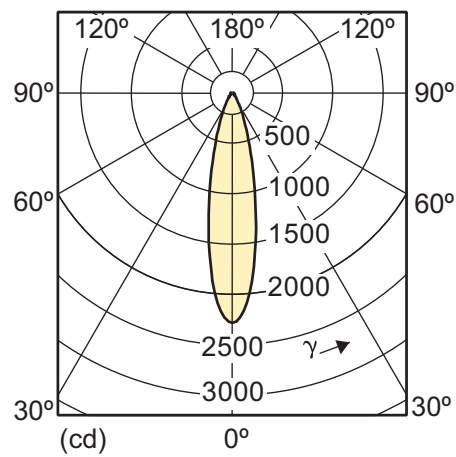

MASTER LED 12-75W E27 2700K PAR30S 230V
Dimmable