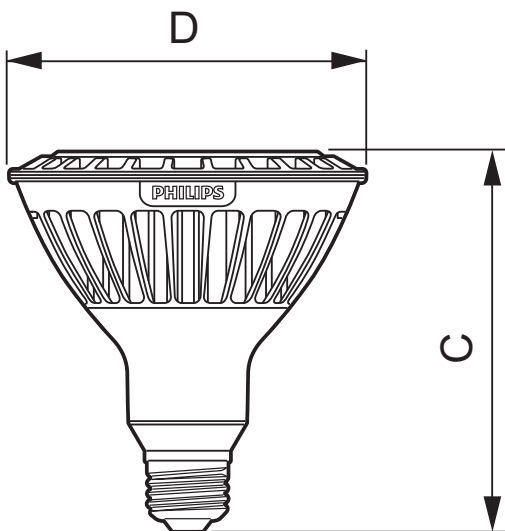

MASTER LED 18-100W 2700K PAR38 25D Dim

Product	C (Norm)	D (Norm)
LED D 18-100W E27 WW 2700K 230V PAR38	133	122
LED D 18-100W E27 WW 2700K 230V PAR38	133	122