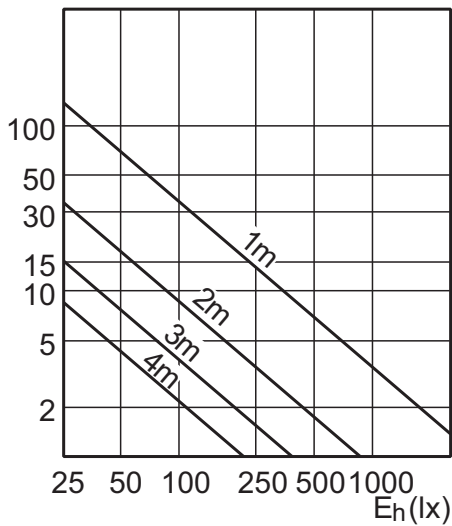

Light technical

MASTER LED 7-40W E11 3000K 100V JDR 40D

MASTER LED 12-75W E27 2700K PAR30S 230V

Dimmable

MASTER LED 18-100W E27 2700K PAR38 230V

Dimmable

MASTER LEDspot 17-100W E27 2700K PAR38

Outdoor