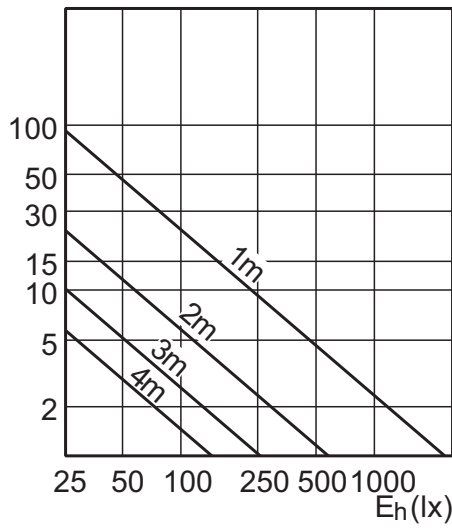

MASTER LED 12-75W E27 2700K PAR30S 230V

Dimmable