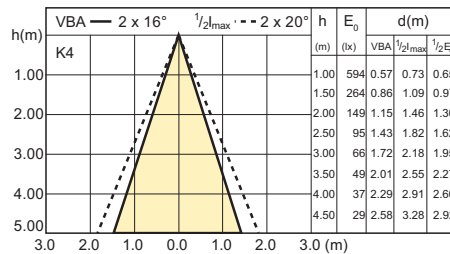

MASTER LED 7-50W GU10 3000K 240V 40D Dimmable

MASTER LED 7-50W GU10 4000K 40D

MASTER LED 7-50W GU10 2700K 25D

MASTER LED 7-50W GU10 2700K 40D

MASTER LED IND 7-50W GU10 4000K 25D

MASTER LED IND 7-50W GU10 4000K 40D