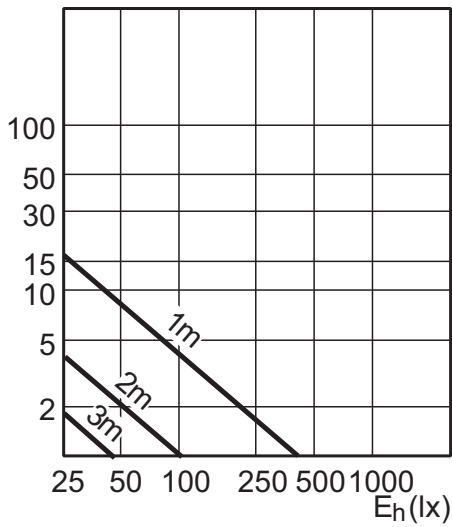

Order code	Full product name	Color Code	Beam Angle	Beam Description	Luminous Intensity	Color rendering index	Color Temperature	Rated Luminous Flux
929000213810	MASTER LED 8-50W+ GU10 3000K 25D KoD	WH	25 D	-	1900 cd	80	3000 K	450 Lm
929000213908	MASTER LED 8-50W+ GU10 3000K 40D KoD	WH	40 D	-	950 cd	80	3000 K	450 Lm
929000213910	MASTER LED 8-50W+ GU10 3000K 40D KoD	WH	40 D	-	950 cd	80	3000 K	450 Lm
929000214008	MASTER LED 8-50W+ GU10 4000K 25D KoD	CW	25 D	-	1900 cd	80	4000 K	450 Lm
929000214010	MASTER LED 8-50W+ GU10 4000K 25D KoD	CW	25 D	-	1900 cd	80	4000 K	450 Lm
929000214108	MASTER LED 8-50W+ GU10 4000K 40D KoD	CW	40 D	-	950 cd	80	4000 K	450 Lm
929000214110	MASTER LED 8-50W+ GU10 4000K 40D KoD	CW	40 D	-	950 cd	80	4000 K	450 Lm
929000210508	MASTER LED 5.5-50W E11 3000K LDR 15D	WH	15 D	-	2700 cd	80	3000 K	300 Lm
929000210608	MASTER LED 5.5-50W E11 3000K LDR 25D	WH	25 D	-	1100 cd	80	3000 K	300 Lm
929000210708	MASTER LED 5.5-50W E11 3000K LDR 40D	WH	40 D	-	600 cd	80	3000 K	300 Lm

Light technical

MASTER LED 7-50W GU10 2700K 40D Dimmable