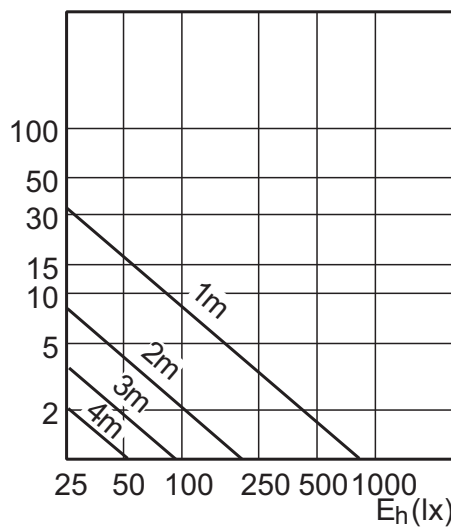

MASTER LED 7-50W GU10 2700K 40D

MASTER LED IND 7-50W GU10 4000K 25D

MASTER LED IND 7-50W GU10 4000K 40D

MASTER LED IND 7-50W GU10 5600K 25D

MASTER LED IND 7-50W GU10 5600K 40D

MASTER LED 7-40W E11 3000K 100V JDR 25D