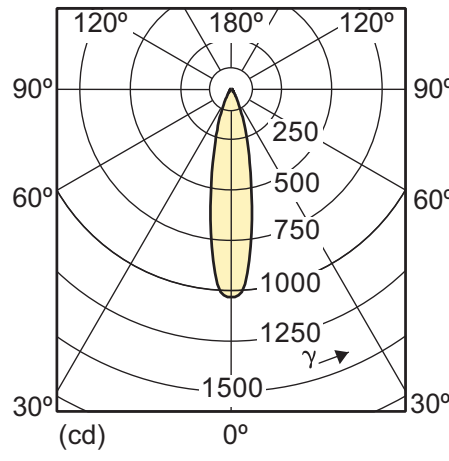

MASTER LED 7-40W E11 3000K 100V JDR 25D

MASTER LED 7-40W E11 3000K 100V JDR 40D

MASTER LED 12-75W E27 2700K PAR30S 230V
Dimmable

MASTER LED 18-100W E27 2700K PAR38 230V
Dimmable

Light technical

MASTER LEDspot 17-100W E27 2700K PAR38
Outdoor