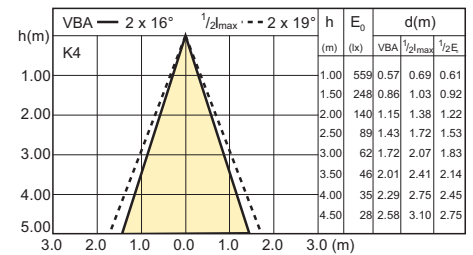

MASTER LED 7W E27 PAR20 Dimmable

5.5-50W E11 WH 15D 3000K

Light technical

5.5-50W E11 WH 25D 3000K

5.5-50W E11 WH 40D 3000K

MASTER LED 7-50W GU10 2700K 40D Dimmable

MASTER LED 7-50W GU10 3000K 240V 25D Dimmable