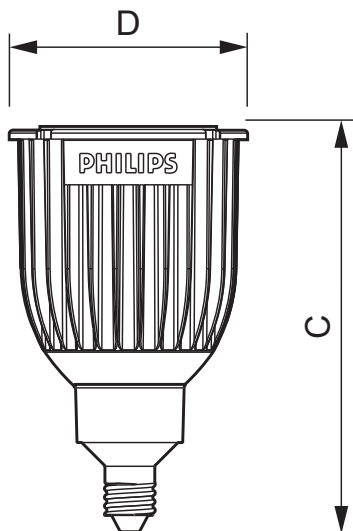

8-50W+ GU10

5.5-50W E11

Dimensional drawing

MASTER LED 8W 2700K 110-130V A19 Dim

Product	C (Norm)	C1 (Max)	D (Norm)	D1 (Norm)
LED 8W 2700K 110-130V A19 Dim	110	-	60	-

Dimensional drawing

MASTER LED 12.5W 2700K 110-130V A19 Dimm

Product	C (Norm)	C1 (Max)	D (Norm)	D1 (Norm)
LED 12.5W WW 2700K 110-130V A19 Dimmable	108	-	58	-

MASTER LED 5.5-50W E11 3000K LDR 15D

Product	C (Norm)	C1 (Max)	D (Norm)	D1 (Norm)
LED 5.5-50W E11 3000K 100V 15D	65	-	50	-
LED 5.5-50W E11 3000K 100V 25D	65	-	50	-
LED 5.5-50W E11 3000K 100V 40D	65	-	50	-