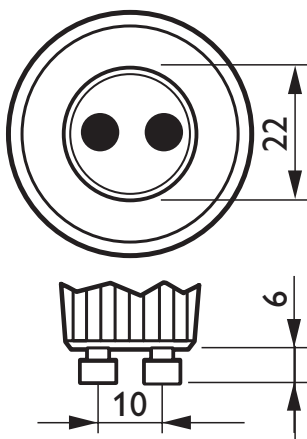

Order code	Full product name	Cap-Base	Bulb	Rated Life-time (hours)
929000213708	MASTER LED 8-50W GU10 2700K 40D KoD	GU10	-	40000 hr
929000213710	MASTER LED 8-50W+ GU10 2700K 40D KoD	GU10	-	40000 hr
929000213808	MASTER LED 8-50W+ GU10 3000K 25D KoD	GU10	-	40000 hr
929000213810	MASTER LED 8-50W+ GU10 3000K 25D KoD	GU10	-	40000 hr
929000213908	MASTER LED 8-50W+ GU10 3000K 40D KoD	GU10	-	40000 hr
929000213910	MASTER LED 8-50W+ GU10 3000K 40D KoD	GU10	-	40000 hr
929000214008	MASTER LED 8-50W+ GU10 4000K 25D KoD	GU10	-	40000 hr
929000214010	MASTER LED 8-50W+ GU10 4000K 25D KoD	GU10	-	40000 hr
929000214108	MASTER LED 8-50W+ GU10 4000K 40D KoD	GU10	-	40000 hr
929000214110	MASTER LED 8-50W+ GU10 4000K 40D KoD	GU10	-	40000 hr
929000210508	MASTER LED 5.5-50W E11 3000K LDR 15D	E11	LDR	40000 hr
929000210608	MASTER LED 5.5-50W E11 3000K LDR 25D	E11	LDR	40000 hr
929000210708	MASTER LED 5.5-50W E11 3000K LDR 40D	E11	LDR	40000 hr

Installation diagrams

GU10

E27