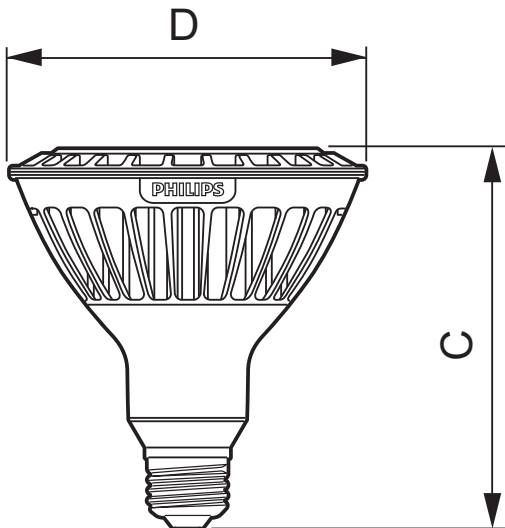

MASTER LED 2700K 110-130V PAR30S Dim

Product	C (Norm)	D (Norm)
LED 12W WW 2700K 110-130V PAR30S Dimm	93	92
LED 17W WW 2700K 110-130V PAR38 Dimm	135	121