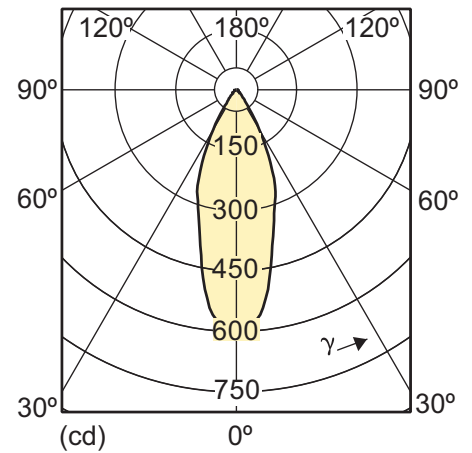

5.5-50W E11 WH 40D 3000K

Electrical Characteristics

Order code	Full product name	Wattage	Voltage	Line Frequency	Dimmable
929000188502	MASTER LED 12.5W 2700K 110-130V A19 Dimm	12.5 W	110-130 V	-	Yes
929000187412	MASTER LED 8W 2700K 110-130V A19 Dim	8 W	110-130 V	-	Yes
929000197408	MASTER LED 18-100W 2700K PAR38 25D Dim	18 W	230 V	50-60 Hz	Yes
929000197410	MASTER LED 18-100W 2700K PAR38 25D Dim	18 W	230 V	50-60 Hz	Yes
929000196308	MASTER LED 7-40W E11 3000K 100V JDR 25D	7 W	100 V	50-60 Hz	No

Order code	Full product name	Wattage	Voltage	Line Frequency	Dimmable
929000196408	MASTER LED 7-40W E11 3000K 100V JDR 40D	7 W	100 V	50-60 Hz	No
929000197308	MASTER LED 12-75W 2700K PAR30S 25D Dim	12 W	230 V	50-60 Hz	Yes
929000197310	MASTER LED 12-75W 2700K PAR30S 25D Dim	12 W	230 V	50-60 Hz	Yes
929000197510	MASTER LED 17-100W 2700K PAR38 25D OD	17 W	230 V	50-60 Hz	No
929000169314	MASTER LED IND 7-50W GU10 2700K 25D	7 W	230 V	50-60 Hz	No