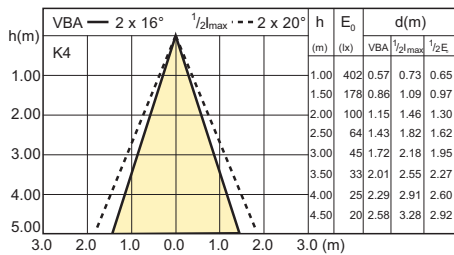

MASTER LED 7W E27 PAR20 Dimmable

5.5-50W E11 WH 15D 3000K

Light technical

5.5-50W E11 WH 25D 3000K

5.5-50W E11 WH 40D 3000K

MASTER LED 7-50W GU10 2700K 40D Dimmable

MASTER LED 7-50W GU10 3000K 240V 25D Dimmable