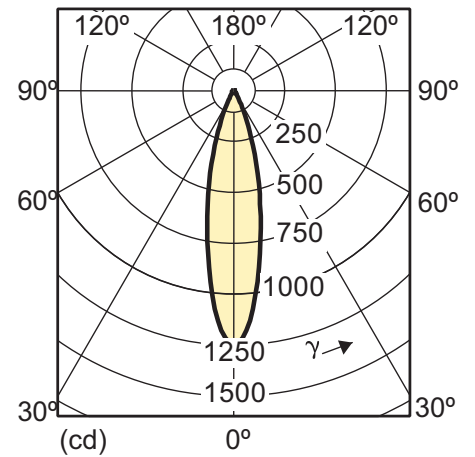

MASTER LED 7-50W GU10 2700K 25D

MASTER LED 7-50W GU10 2700K 40D

MASTER LED IND 7-50W GU10 4000K 25D

Light technical

MASTER LED IND 7-50W GU10 4000K 40D

MASTER LED IND 7-50W GU10 5600K 25D

MASTER LED IND 7-50W GU10 5600K 40D