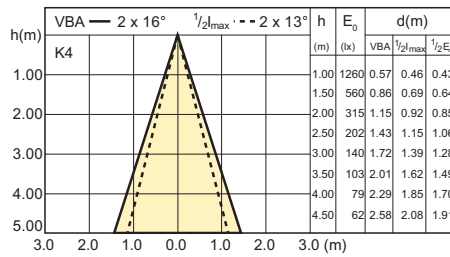

MASTER LED 7-40W E11 3000K 100V JDR 25D