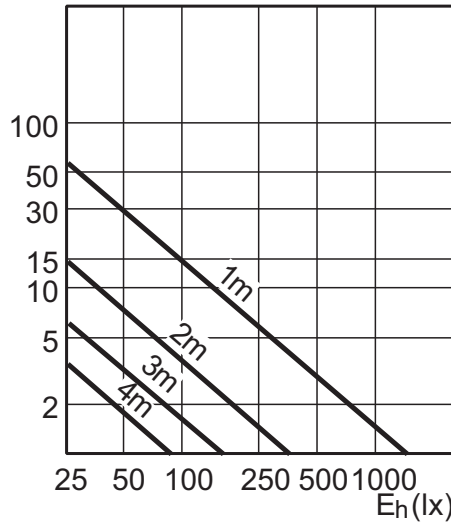

MASTER LED IND 7-50W GU10 4000K 25D