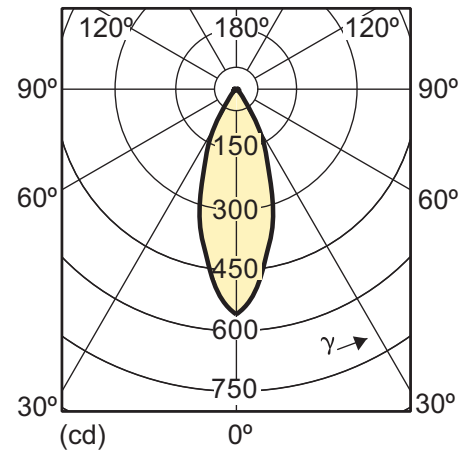

5.5-50W E11 WH 40D 3000K

Light technical

MASTER LED 7-50W GU10 2700K 40D Dimmable

MASTER LED 7-50W GU10 3000K 240V 25D Dimmable

MASTER LED 7-50W GU10 3000K 240V 40D Dimmable

MASTER LED 7-50W GU10 4000K 40D