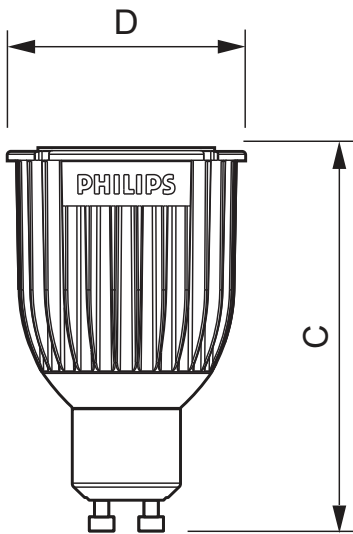

Dimensional drawing

MASTER LEDspotMV D 8-50W GU10 827 25D

Product	C (Norm)	C1 (Max)	D (Norm)	D1 (Norm)
LED D 8-50W+ GU10 WW 25D	80	-	50	-
LED D 8-50W+ GU10 WW 25D	80	-	50	-
LED D 8-50W+ GU10 WW 40D	80	-	50	-
LED D 8-50W+ GU10 WW 40D	80	-	50	-
LED D 8-50W+ GU10 830 25D	80	-	50	-
LED D 8-50W+ GU10 830 25D	80	-	50	-
LED D 8-50W+ GU10 830 40D	80	-	50	-
LED D 8-50W+ GU10 830 40D	80	-	50	-
LED D 8-50W+ GU10 CW 25D	80	-	50	-
LED D 8-50W+ GU10 CW 25D	80	-	50	-
LED D 8-50W+ GU10 CW 40D	80	-	50	-
LED D 8-50W+ GU10 CW 40D	80	-	50	-

MASTER LED 17-100W 2700K PAR38 25D OD

Product	C (Norm)	D (Norm)
LED 17-100W E27 WW 2700K 230V OD	132.5	121.6

General Characteristics

Order code	Full product name	Cap-Base	Bulb	Rated Life-time (hours)
929000188502	MASTER LED 12.5W 2700K 110-130V A19 Dimm	E27	A19	25000 hr
929000187412	MASTER LED 8W 2700K 110-130V A19 Dim	E27	A19	25000 hr
929000197408	MASTER LED 18-100W 2700K PAR38 25D Dim	E27	PAR38	45000 hr
929000197410	MASTER LED 18-100W 2700K PAR38 25D Dim	E27	PAR38	45000 hr
929000196308	MASTER LED 7-40W E11 3000K 100V JDR 25D	E11	JDR	40000 hr
929000196408	MASTER LED 7-40W E11 3000K 100V JDR 40D	E11	JDR	40000 hr
929000197308	MASTER LED 12-75W 2700K PAR30S 25D Dim	E27	PAR30S	45000 hr
929000197310	MASTER LED 12-75W 2700K PAR30S 25D Dim	E27	PAR30S	45000 hr

Order code	Full product name	Cap-Base	Bulb	Rated Life-time (hours)
929000197510	MASTER LED 17-100W 2700K PAR38 25D OD	E27	PAR38	25000 hr
929000169314	MASTER LED IND 7-50W GU10 2700K 25D	GU10	Reflector	40000 hr
929000169414	MASTER LED IND 7-50W GU10 2700K 40D	GU10	Reflector	40000 hr
929000169514	MASTER LED IND 7-50W GU10 4000K 25D	GU10	Reflector	40000 hr
929000169614	MASTER LED IND 7-50W GU10 4000K 40D	GU10	Reflector	40000 hr
929000169714	MASTER LED IND 7-50W GU10 5600K 25D	GU10	Reflector	40000 hr
929000169814	MASTER LED IND 7-50W GU10 5600K 40D	GU10	Reflector	40000 hr
929000196512	MASTER LED 7-50W GU10 2700K 100-240V 25D	GU10	Reflector	45000 hr