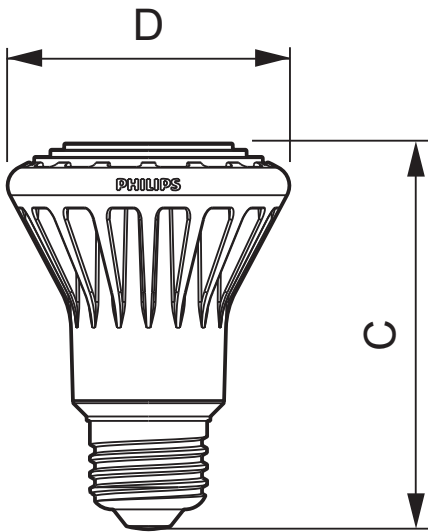

Dimensional drawing

MASTER LED 2700K 110-130V PAR20 Dim

Product	C (Norm)	D (Norm)
LED E27 WW 2700K 110-130V PAR20 Dimm	90.2	63.7