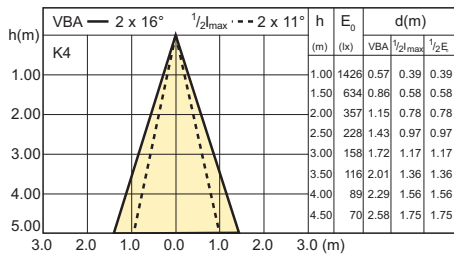

MASTER LED 7-50W GU10 3000K 240V 40D Dimmable

MASTER LED 7-50W GU10 4000K 40D

MASTER LED 7-50W GU10 2700K 25D

MASTER LED 7-50W GU10 2700K 40D

MASTER LED IND 7-50W GU10 4000K 25D

MASTER LED IND 7-50W GU10 4000K 40D