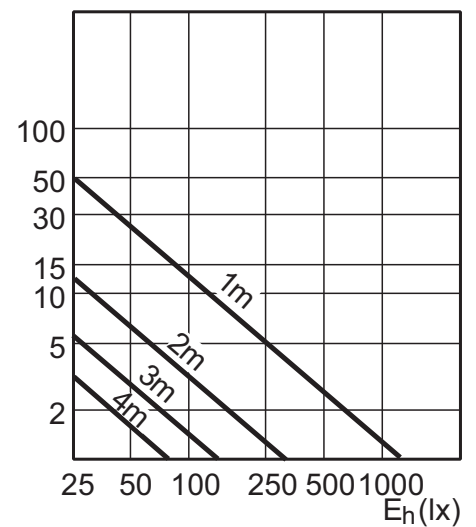

MASTER LED 7-50W GU10 2700K 40D

MASTER LED IND 7-50W GU10 4000K 25D

MASTER LED IND 7-50W GU10 4000K 40D

MASTER LED IND 7-50W GU10 5600K 25D

MASTER LED IND 7-50W GU10 5600K 40D

MASTER LED 7-40W E11 3000K 100V JDR 25D