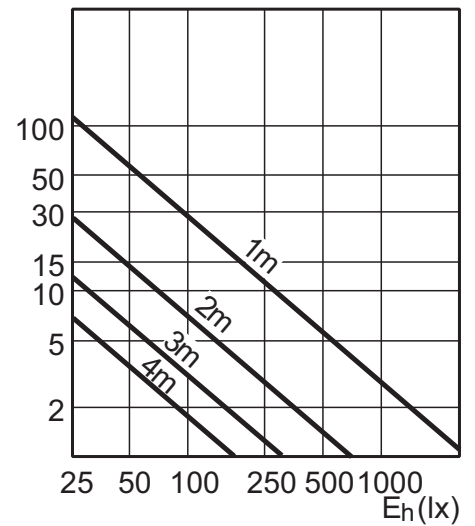

5.5-50W E11 WH 15D 3000K