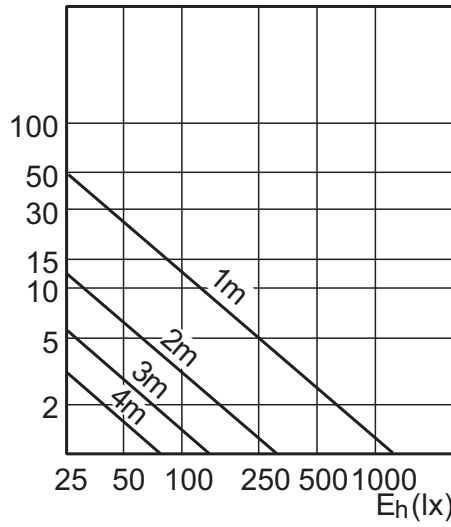

Light technical

MASTER LED 7-50W GU10 2700K 40D Dimmable

MASTER LED 7-50W GU10 3000K 240V 25D Dimmable

MASTER LED 7-50W GU10 3000K 240V 40D Dimmable

Light technical

MASTER LED 7-50W GU10 4000K 40D

MASTER LED 7-50W GU10 2700K 25D