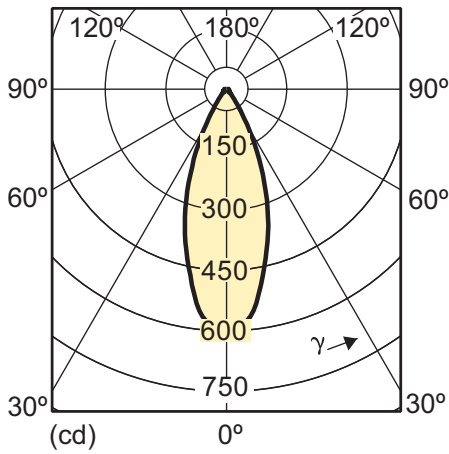

MASTER LED 7-50W GU10 2700K 25D

MASTER LED 7-50W GU10 2700K 40D

MASTER LED IND 7-50W GU10 4000K 25D

Light technical

MASTER LED IND 7-50W GU10 4000K 40D

MASTER LED IND 7-50W GU10 5600K 25D

MASTER LED IND 7-50W GU10 5600K 40D