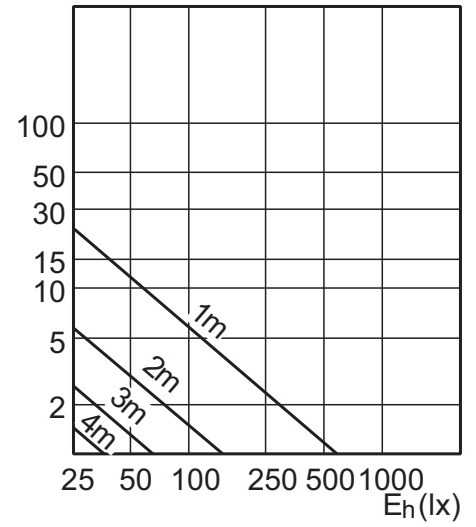

Light technical

MASTER LED 7-50W GU10 2700K 40D Dimmable

MASTER LED 7-50W GU10 3000K 240V 25D Dimmable

MASTER LED 7-50W GU10 3000K 240V 40D Dimmable

Light technical

MASTER LED 7-50W GU10 4000K 40D

MASTER LED 7-50W GU10 2700K 25D