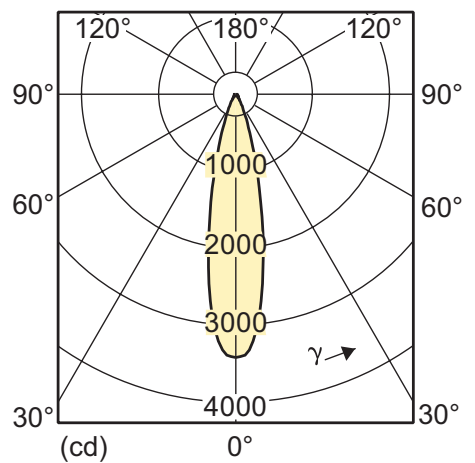

MASTER LED 18-100W E27 2700K PAR38 230V
Dimmable