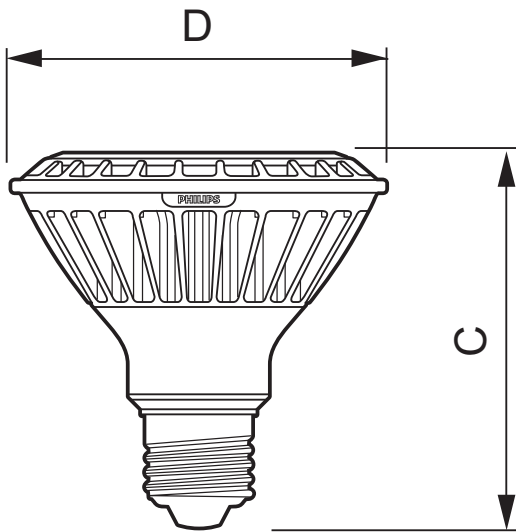

Dimensional drawing

MASTER LED 12-75W 2700K PAR30S 25D Dim

Product	C (Norm)	D (Norm)
LED D 12-75W E27 WW 2700K 230V PAR30S	91	92
LED D 12-75W E27 WW 2700K 230V PAR30S	91	92