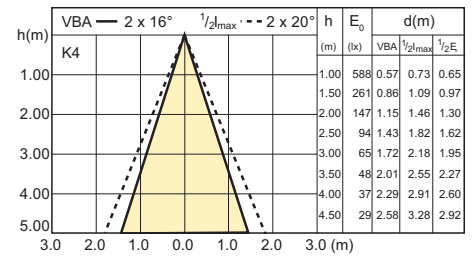

MASTER LED IND 7-50W GU10 5600K 25D

Light technical

MASTER LED IND 7-50W GU10 5600K 40D

MASTER LED 7-40W E11 3000K 100V JDR 25D

MASTER LED 7-40W E11 3000K 100V JDR 40D

MASTER LED 12-75W E27 2700K PAR30S 230V