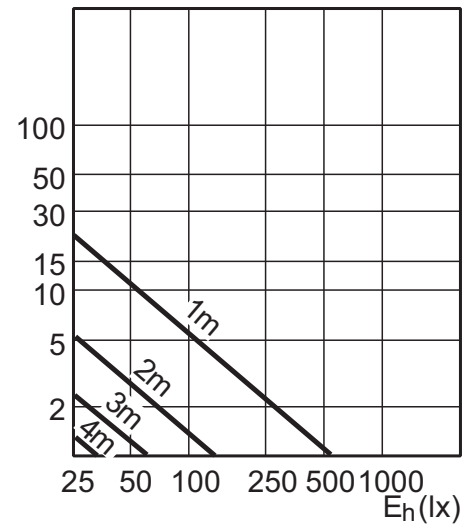

MASTER LED 7-50W GU10 3000K 240V 40D Dimmable