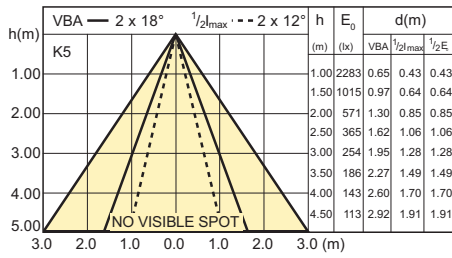

MASTER LED IND 7-50W GU10 5600K 25D

Light technical

MASTER LED IND 7-50W GU10 5600K 40D

MASTER LED 7-40W E11 3000K 100V JDR 25D

MASTER LED 7-40W E11 3000K 100V JDR 40D

MASTER LED 12-75W E27 2700K PAR30S 230V