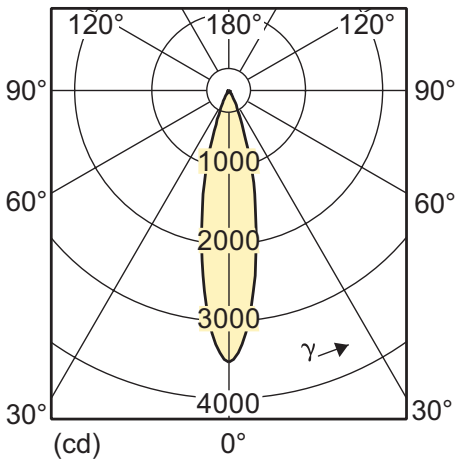

MASTER LED 7-40W E11 3000K 100V JDR 25D

MASTER LED 7-40W E11 3000K 100V JDR 40D

MASTER LED 12-75W E27 2700K PAR30S 230V
Dimmable

MASTER LED 18-100W E27 2700K PAR38 230V
Dimmable

Light technical

MASTER LEDspot 17-100W E27 2700K PAR38
Outdoor