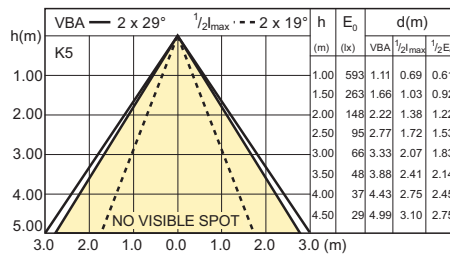

Dimmable

MASTER LED 18-100W E27 2700K PAR38 230V

Dimmable

MASTER LEDspot 17-100W E27 2700K PAR38

Outdoor

MASTER LED 7W E27 PAR20 Dimmable

5.5-50W E11 WH 15D 3000K

5.5-50W E11 WH 25D 3000K