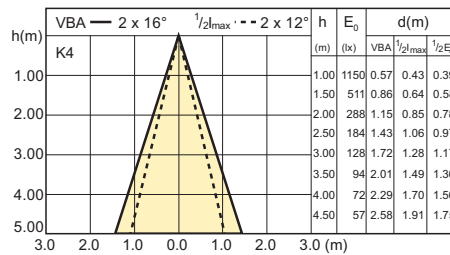

MASTER LED 7W E27 PAR20 Dimmable

5.5-50W E11 WH 15D 3000K

Light technical

5.5-50W E11 WH 25D 3000K

5.5-50W E11 WH 40D 3000K

MASTER LED 7-50W GU10 2700K 40D Dimmable

MASTER LED 7-50W GU10 3000K 240V 25D Dimmable