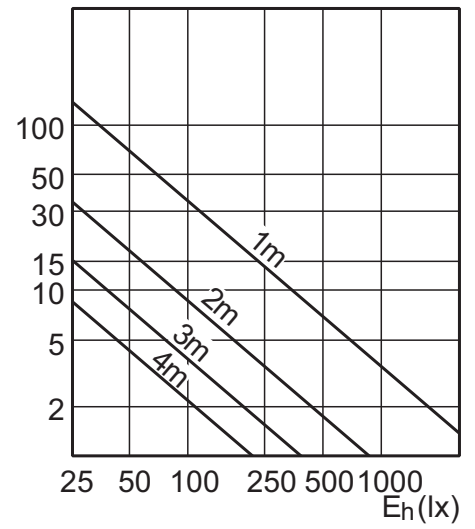

Light technical

MASTER LED 7-40W E11 3000K 100V JDR 40D

MASTER LED 12-75W E27 2700K PAR30S 230V

Dimmable

MASTER LED 18-100W E27 2700K PAR38 230V

Dimmable

MASTER LEDspot 17-100W E27 2700K PAR38

Outdoor