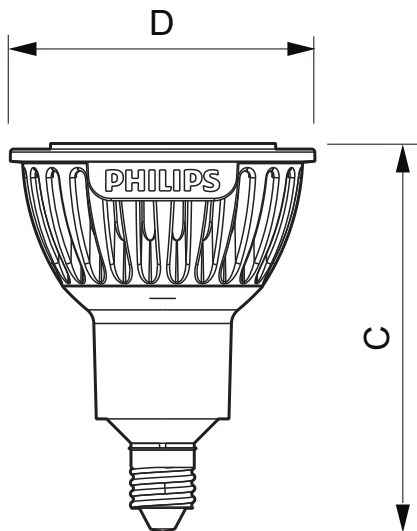

8-50W+ GU10

5.5-50W E11

Dimensional drawing

MASTER LED 8W 2700K 110-130V A19 Dim

Product	C (Norm)	C1 (Max)	D (Norm)	D1 (Norm)
LED 8W 2700K 110-130V A19 Dim	110	-	60	-

Dimensional drawing

MASTER LED 12.5W 2700K 110-130V A19 Dimm