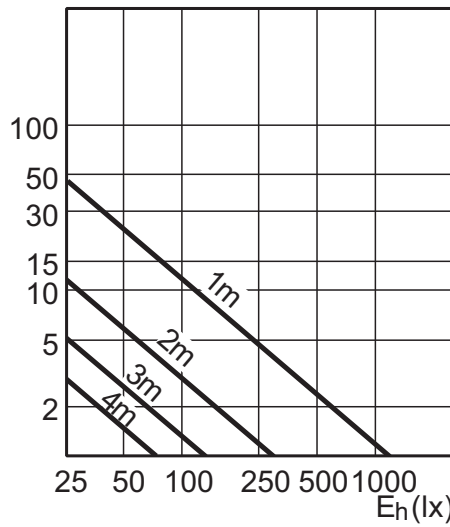

Light technical

5.5-50W E11 WH 25D 3000K