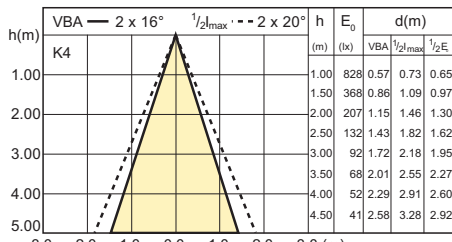

Light technical

MASTER LED IND 7-50W GU10 5600K 40D