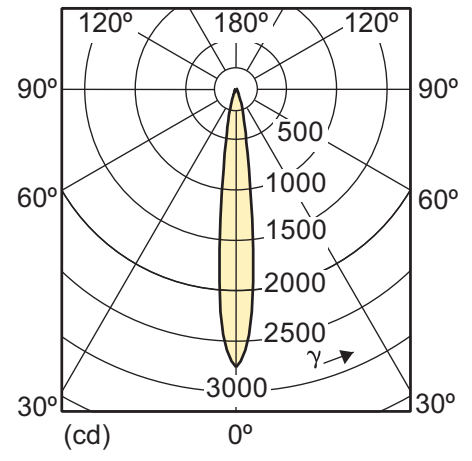

5.5-50W E11 WH 15D 3000K