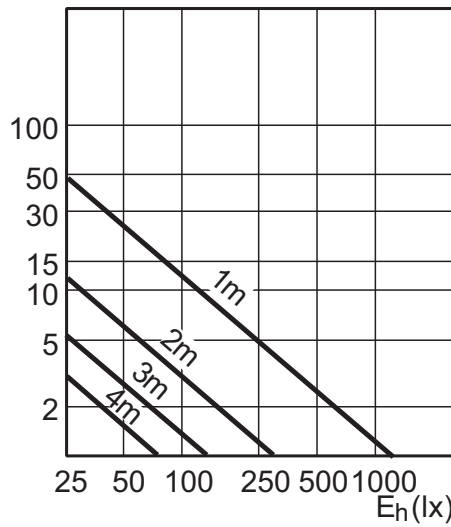

MASTER LED 7-50W GU10 3000K 240V 25D Dimmable