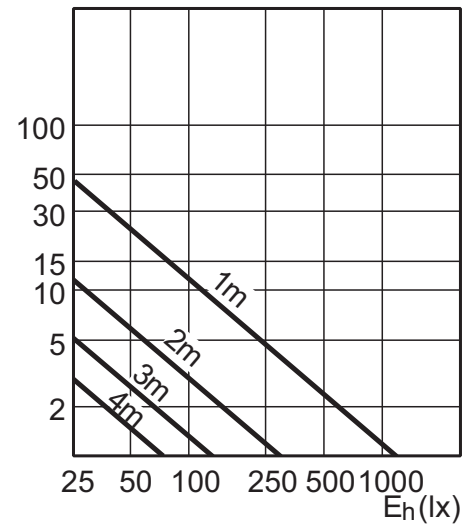

MASTER LED 7W E27 PAR20 Dimmable

5.5-50W E11 WH 15D 3000K

Light technical

5.5-50W E11 WH 25D 3000K

5.5-50W E11 WH 40D 3000K

MASTER LED 7-50W GU10 2700K 40D Dimmable

MASTER LED 7-50W GU10 3000K 240V 25D Dimmable