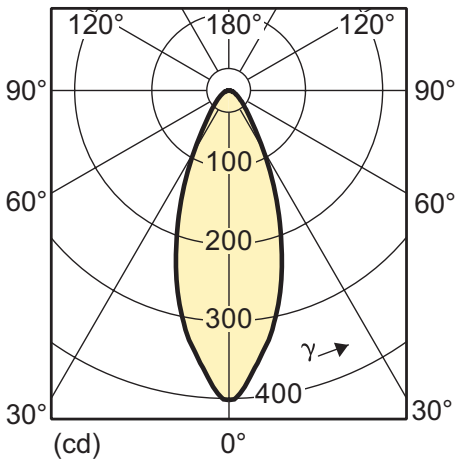

Light technical

MASTER LED 7-50W GU10 2700K 40D Dimmable