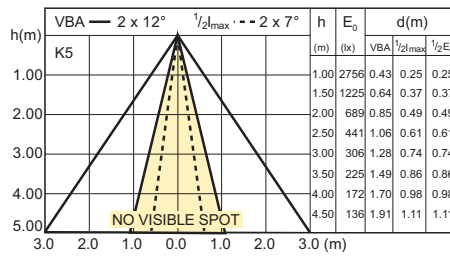

Dimmable

MASTER LED 18-100W E27 2700K PAR38 230V

Dimmable

MASTER LEDspot 17-100W E27 2700K PAR38

Outdoor

MASTER LED 7W E27 PAR20 Dimmable

5.5-50W E11 WH 15D 3000K

5.5-50W E11 WH 25D 3000K