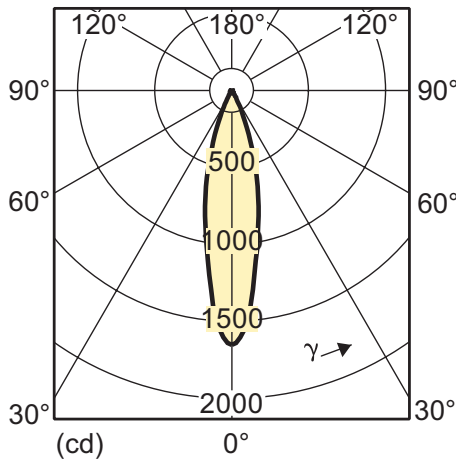

MASTER LED 7-50W GU10 2700K 25D

MASTER LED 7-50W GU10 2700K 40D

MASTER LED IND 7-50W GU10 4000K 25D

Light technical

MASTER LED IND 7-50W GU10 4000K 40D

MASTER LED IND 7-50W GU10 5600K 25D

MASTER LED IND 7-50W GU10 5600K 40D