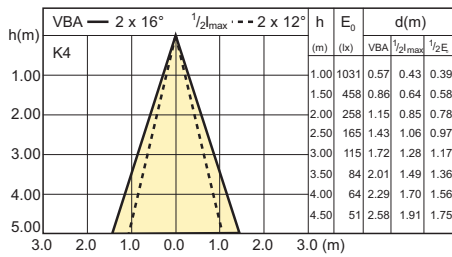

Dimmable

MASTER LED 18-100W E27 2700K PAR38 230V

Dimmable

MASTER LEDspot 17-100W E27 2700K PAR38

Outdoor

MASTER LED 7W E27 PAR20 Dimmable

5.5-50W E11 WH 15D 3000K

5.5-50W E11 WH 25D 3000K