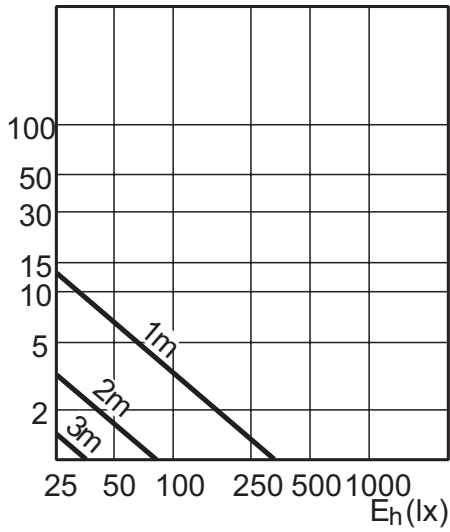

Light technical

MASTER LED 7-50W GU10 2700K 40D Dimmable

MASTER LED 7-50W GU10 3000K 240V 25D Dimmable

MASTER LED 7-50W GU10 3000K 240V 40D Dimmable

Light technical

MASTER LED 7-50W GU10 4000K 40D

MASTER LED 7-50W GU10 2700K 25D