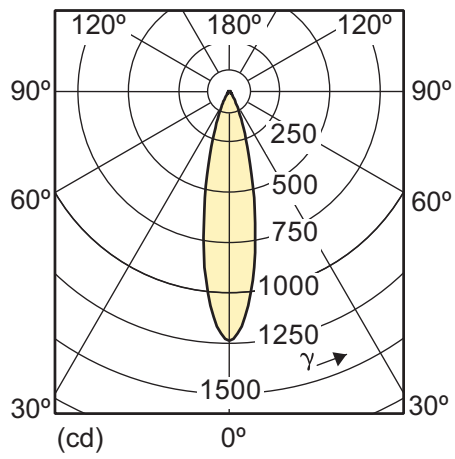

5.5-50W E11 WH 40D 3000K

Light technical

MASTER LED 7-50W GU10 2700K 40D Dimmable

MASTER LED 7-50W GU10 3000K 240V 25D Dimmable

MASTER LED 7-50W GU10 3000K 240V 40D Dimmable

MASTER LED 7-50W GU10 4000K 40D