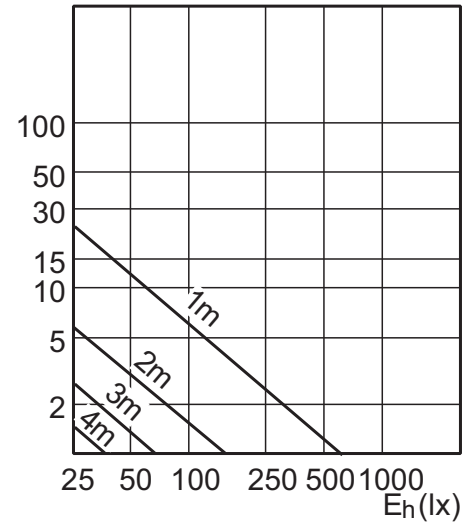

MASTER LED IND 7-50W GU10 4000K 40D