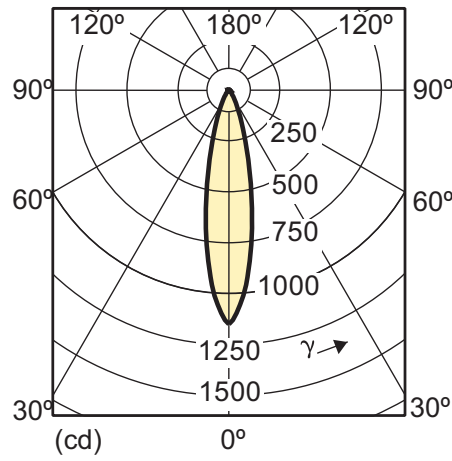

MASTER LED 7-50W GU10 3000K 240V 25D Dimmable