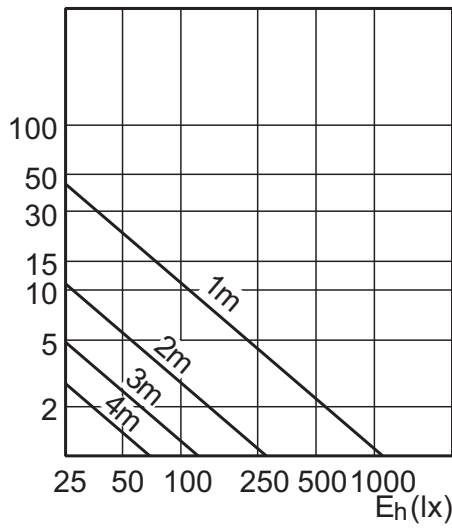

MASTER LEDspot LV AR111 10-50W G53 2700K
12V 40D