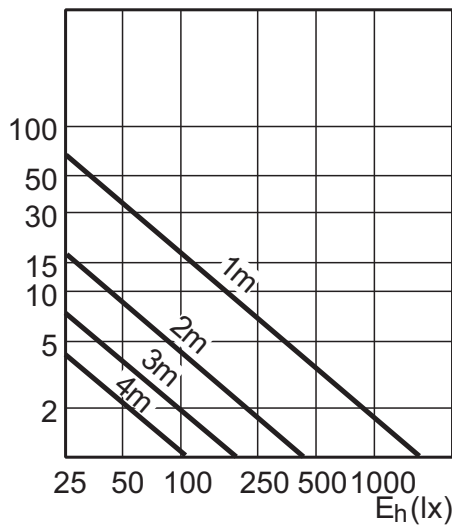

15-75W G53 AR111 WH 40D 3000K