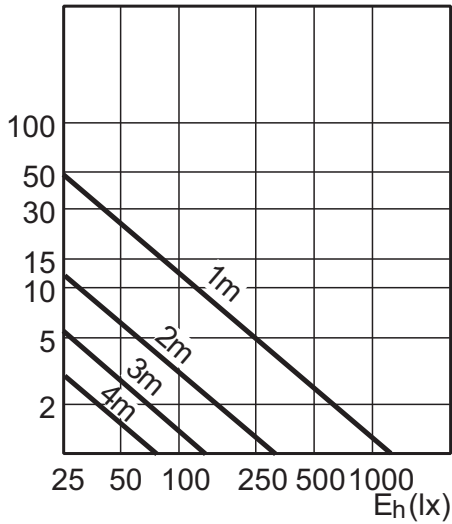

10-50W G53 AR111 WH 40D 3000K