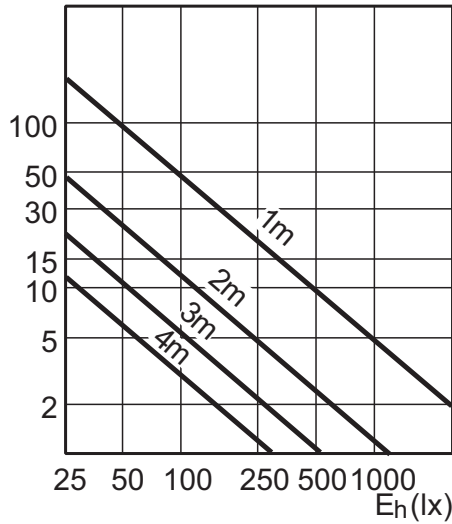

15-75W G53 AR111 WW 24D 2700K