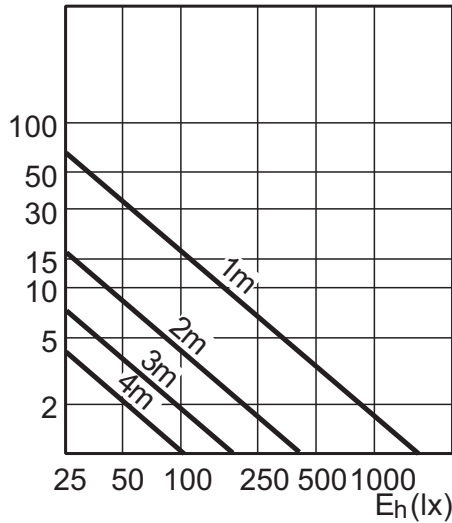

MASTER LEDspot LV AR111 15-75W G5.3 2700K
40D