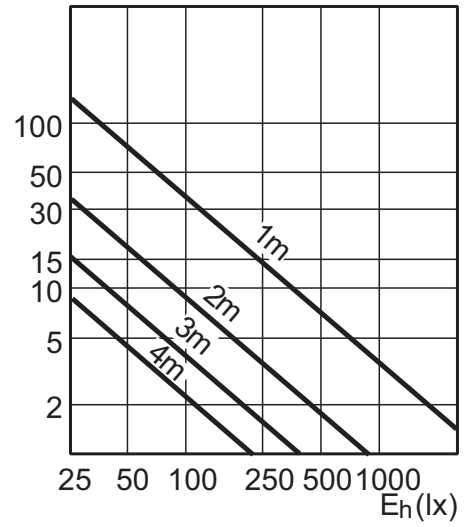

10-50W G53 AR111 WH 24D 3000K