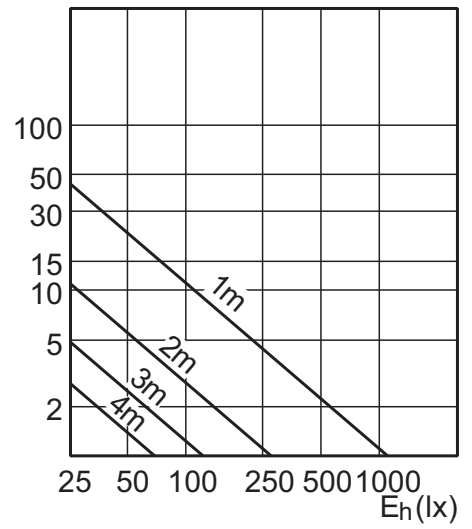

MASTER LEDspot LV AR111 10-50W G53 3000K
12V 40D