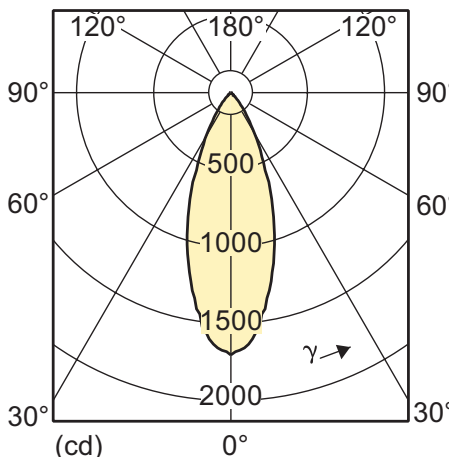

15-75W G53 AR111 WH 40D 3000K

Electrical Characteristics

Order code	Full product name	Wattage	Voltage	Line Frequency	Dimmable	Wattage Equivalent	Starting Time
119371 00	MASTER LEDspotLV AR111 10-50W 3000K 24D	10 W	12 V	-	No	-	-
119395 00	MASTER LEDspotLV AR111 10-50W 2700K 40D	10 W	12 V	-	No	-	-