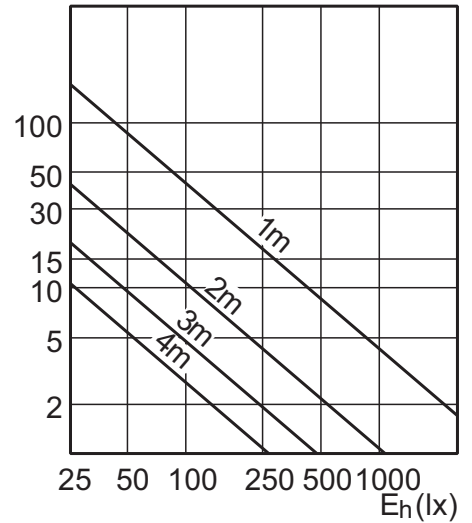

MASTER LEDspot LV AR111 15-75W GU10 2700K
24D