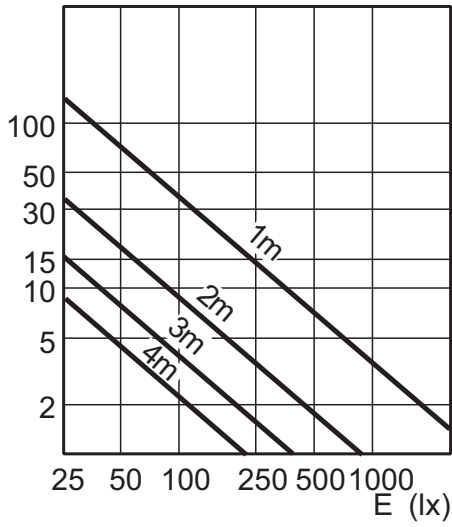

Light technical

10-50W G53 AR111 WW 24D 2700K