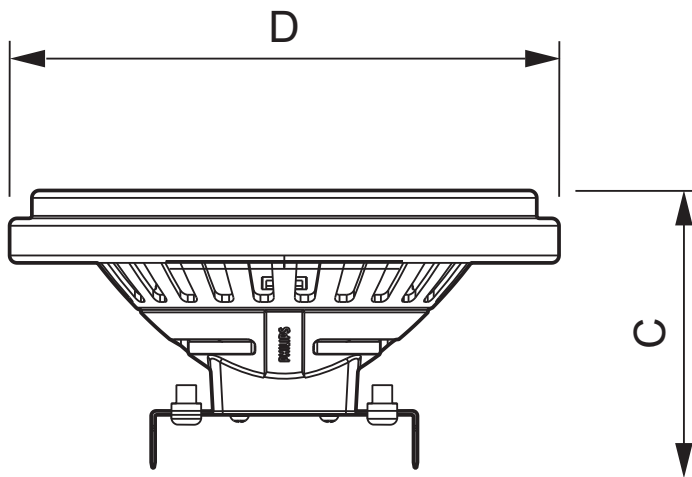

Related products

10W/15W G53

10-50W, 15-75W AR111

Dimensional drawing

MASTER LEDspotLV AR111 D 10-50W WW 24D

Product	C (Norm)	C1 (Max)	D (Norm)	D1 (Norm)
LED D 10-50W WW AR111 24D	56	-	111	-
LED D 10-50W WW AR111 40D	56	-	111	-
LED D 10-50W WH AR111 24D	56	-	111	-
LED D 10-50W WH AR111 40D	56	-	111	-
LED D 15-75W WW AR111 24D	56	-	111	-
LED D 15-75W WW AR111 40D	56	-	111	-
LED D 15-75W WH AR111 24D	56	-	111	-
LED D 15-75W WH AR111 40D	56	-	111	-

Dimensional drawing

MASTER LEDspotLV AR111 10-50W 3000K 24D

Product	C (Norm)	D (Norm)
LED 10-50W G53 WH 3000K 12V 24D	60	111
LED 10-50W G53 WW 2700K 12V 40D	60	111
LED 10-50W G53 WH 3000K 12V 40D	60	111
LED 15-75W G53 WW 2700K 12V 24D	60.5	111
LED 15-75W G53 WW 2700K 12V 40D	60.5	111
LED 15-75W G53 WH 3000K 12V 24D	60.5	111
LED 15-75W G53 WH 3000K 12V 40D	60.5	111