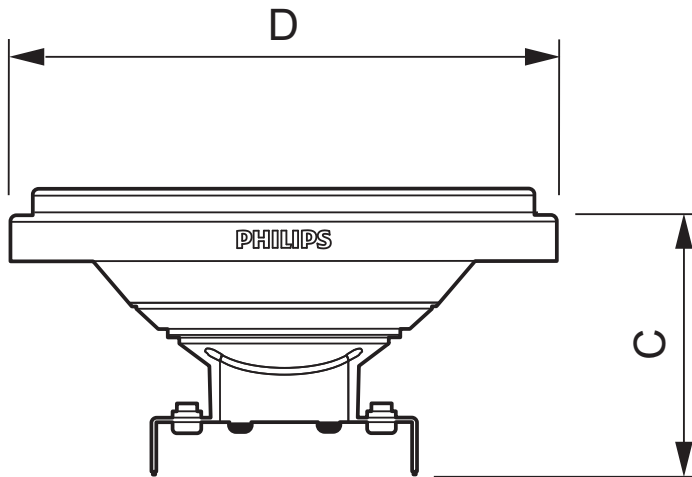

Related products

10W/15W G53

10-50W, 15-75W AR111

Dimensional drawing

MASTER LEDspotLV AR111 D 10-50W WW 24D

Product	C (Norm)	C1 (Max)	D (Norm)	D1 (Norm)
LED D 10-50W WW AR111 24D	56	-	111	-
LED D 10-50W WW AR111 40D	56	-	111	-
LED D 10-50W WH AR111 24D	56	-	111	-
LED D 10-50W WH AR111 40D	56	-	111	-
LED D 15-75W WW AR111 24D	56	-	111	-
LED D 15-75W WW AR111 40D	56	-	111	-
LED D 15-75W WH AR111 24D	56	-	111	-
LED D 15-75W WH AR111 40D	56	-	111	-

Dimensional drawing

MASTER LEDspotLV AR111 10-50W 3000K 24D

Product	C (Norm)	D (Norm)
LED 10-50W G53 WH 3000K 12V 24D	60	111
LED 10-50W G53 WW 2700K 12V 40D	60	111
LED 10-50W G53 WH 3000K 12V 40D	60	111
LED 15-75W G53 WW 2700K 12V 24D	60.5	111
LED 15-75W G53 WW 2700K 12V 40D	60.5	111
LED 15-75W G53 WH 3000K 12V 24D	60.5	111
LED 15-75W G53 WH 3000K 12V 40D	60.5	111