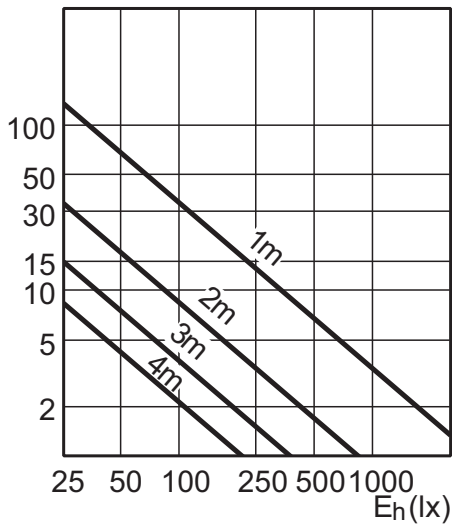

Light technical

MASTER LEDspot LV AR111 10-50W G53 3000K
12V 24D