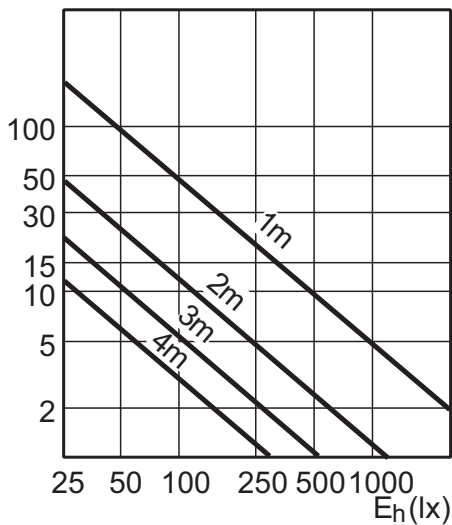

15-75W G53 AR111 WH 24D 3000K