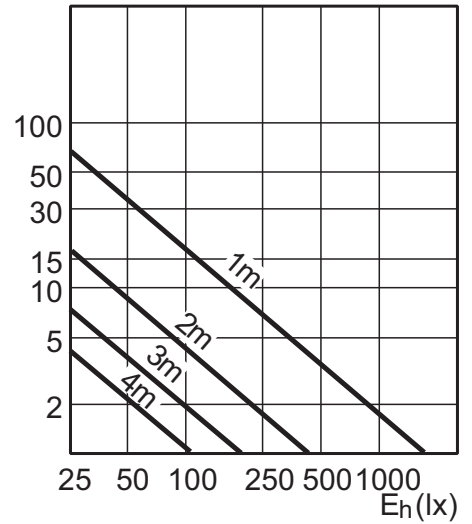

15-75W G53 AR111 WW 40D 2700K