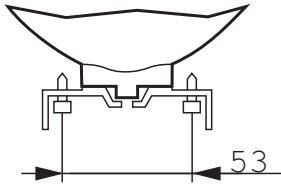

Installation diagrams

G53

Light Technical Characteristics

Order code	Full product name	Colour Code	Beam Angle	Beam Description	Luminous Intensity	Colour rendering index	Colour Temperature	Rated Luminous Flux
119371 00	MASTER LEDspotLV AR111 10-50W 3000K 24D	WH	24 D	24D	3370 cd	80	3000 K	580 Lm
119395 00	MASTER LEDspotLV AR111 10-50W 2700K 40D	WW	40 D	40D	1150 cd	80	2700 K	450 Lm
119418 00	MASTER LEDspotLV AR111 10-50W 3000K 40D	WH	40 D	40D	1210 cd	80	3000 K	580 Lm
155232 00	MASTER LEDspotLV AR111 15-75W 2700K 24D	WW	24 D	-	4560 cd	80	2700 K	790 Lm
155256 00	MASTER LEDspotLV AR111 15-75W 2700K 40D	WW	40 D	-	1520 cd	80	2700 K	755 Lm
155270 00	MASTER LEDspotLV AR111 15-75W 3000K 24D	WH	24 D	-	4240 cd	80	3000 K	745 Lm
155294 00	MASTER LEDspotLV AR111 15-75W 3000K 40D	WH	40 D	-	1520 cd	80	3000 K	725 Lm
192046 00	MASTER LEDspotLV AR111 D 10-50W WW 24D	WW	24 D	-	3360 cd	80	2700 K	600 Lm
192060 00	MASTER LEDspotLV AR111 D 10-50W WW 40D	WW	40 D	-	1220 cd	80	2700 K	600 Lm
192084 00	MASTER LEDspotLV AR111 D 10-50W WH 24D	WH	24 D	-	3470 cd	80	3000 K	620 Lm
192107 00	MASTER LEDspotLV AR111 D 10-50W WH 40D	WH	40 D	-	1270 cd	80	3000 K	620 Lm
192121 00	MASTER LEDspotLV AR111 D 15-75W WW 24D	WW	24 D	-	4560 cd	80	2700 K	830 Lm
192145 00	MASTER LEDspotLV AR111 D 15-75W WW 40D	WW	40 D	-	1660 cd	80	2700 K	830 Lm
192169 00	MASTER LEDspotLV AR111 D 15-75W WH 24D	WH	24 D	-	4700 cd	80	3000 K	860 Lm
192183 00	MASTER LEDspotLV AR111 D 15-75W WH 40D	WH	40 D	-	1700 cd	80	3000 K	860 Lm