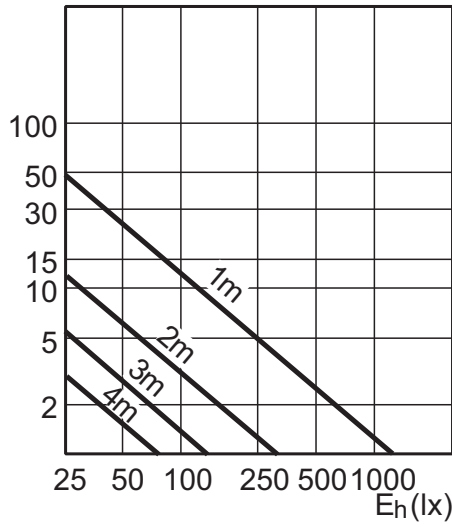

10-50W G53 AR111 WW 40D 2700K