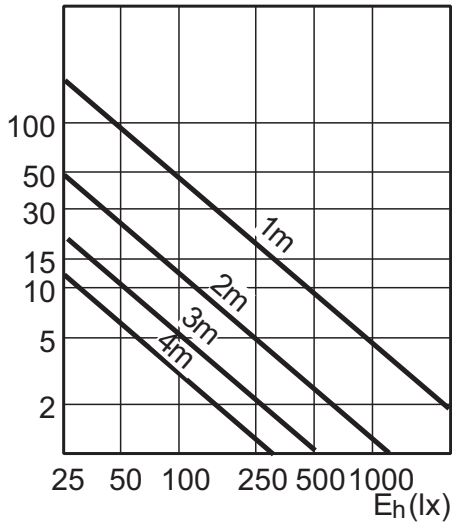

MASTER LEDspot LV AR111 15-75W G5.3 2700K
24D