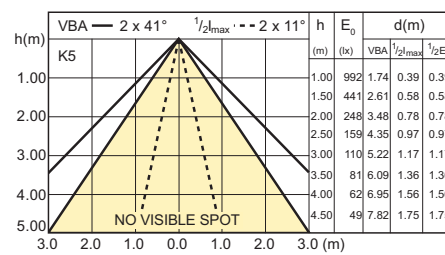

VLE D 3.5-35W GU10 40D

VLE D 4.3-50W GU10 40D

5.4-50W GU10 /927 25D

5.4-50W GU10 /927 40D

5.4-50W GU10 /930 25D

5.4-50W GU10 /930 40D

Light technical

5.4-50W GU10 /940 40D