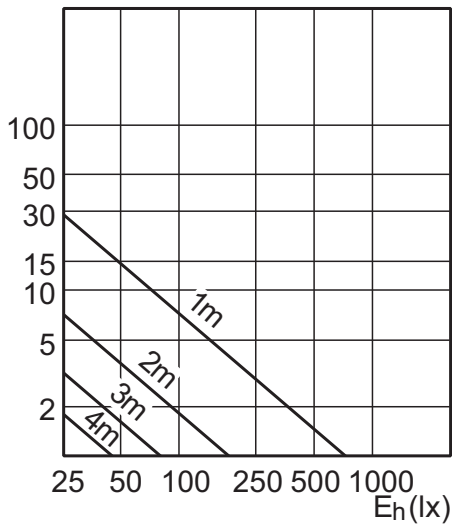

Light technical

VLE D 4.3-50W GU10 40D