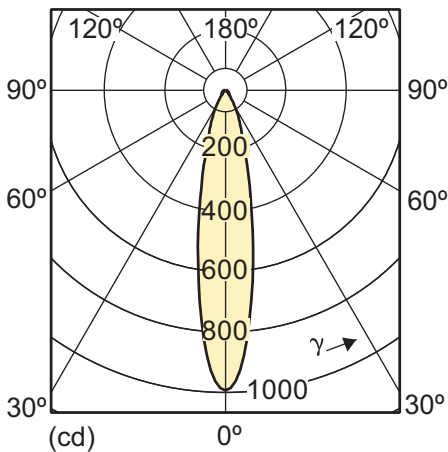

4-35W GU10 /940 25D