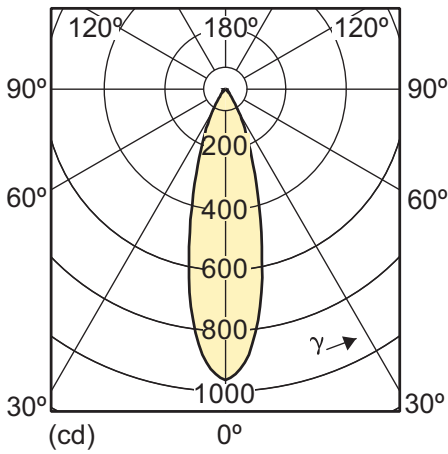

VLE D 4.3-50W GU10 40D

5.4-50W GU10 /927 25D

5.4-50W GU10 /927 40D

5.4-50W GU10 /930 25D

Light technical

5.4-50W GU10 /930 40D

5.4-50W GU10 /940 40D

4-35W GU10 /927 25D