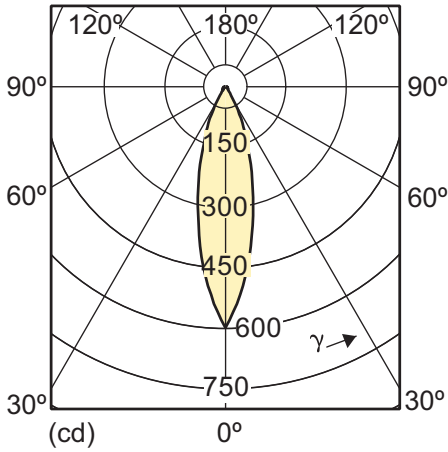

VLE D 4.3-50W GU10 40D

5.4-50W GU10 /927 25D

5.4-50W GU10 /927 40D

5.4-50W GU10 /930 25D

Light technical

5.4-50W GU10 /930 40D

5.4-50W GU10 /940 40D

4-35W GU10 /927 25D