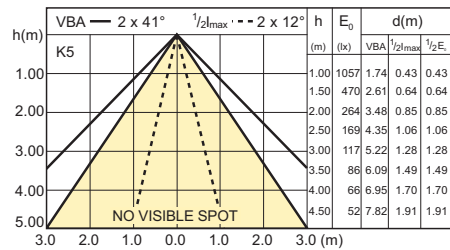

4-35W GU10 827 2700K 25D