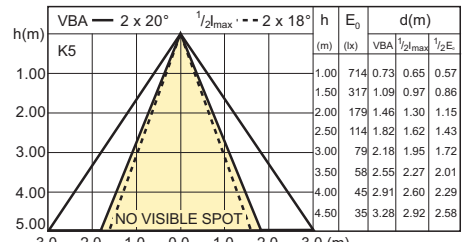

VLE D 4.3-50W GU10 40D