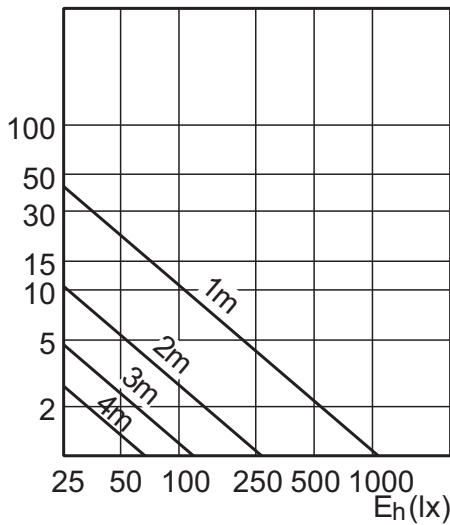

Order code	Full product name	Colour Code	Beam Angle	Beam Description	Luminous Flux	Luminous Intensity	Colour rendering index	Colour Temperature	Rated Luminous Flux
457092.00	MASTER LEDspotMV VLE D 4.3-50W GU10 827 40D	827	40 D	40D	380 Lm	800 cd	80	2700 K	380 Lm
457115.00	MASTER LEDspotMV VLE D 4.3-50W GU10 830 40D	830	40 D	40D	390 Lm	800 cd	80	3000 K	390 Lm
457139.00	MASTER LEDspotMV VLE D 4.3-50W GU10 840 40D	840	40 D	40D	420 Lm	800 cd	80	4000 K	420 Lm

Light technical

4-35W GU10 827 2700K 25D