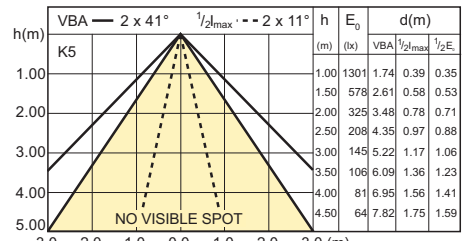

VLE D 3.5-35W GU10 40D

VLE D 4.3-50W GU10 40D

5.4-50W GU10 /927 25D

5.4-50W GU10 /927 40D

5.4-50W GU10 /930 25D

5.4-50W GU10 /930 40D

Light technical

5.4-50W GU10 /940 40D