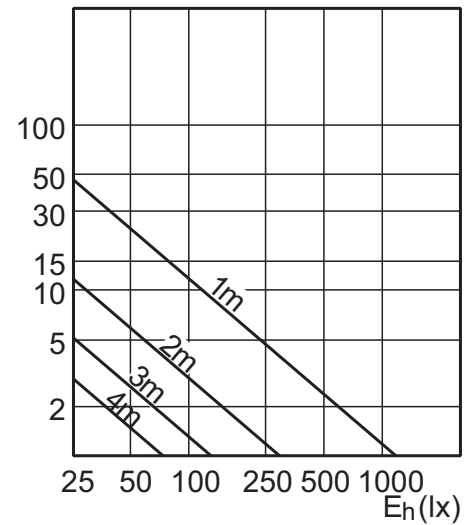

5.5-50W GU10 827 2700K 25D