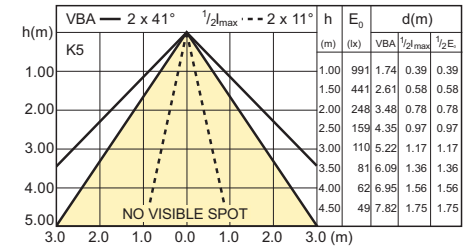

4-35W GU10 /930 25D