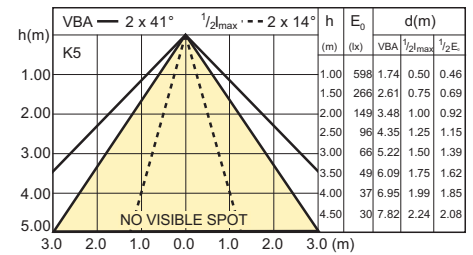

4-35W GU10 /927 40D