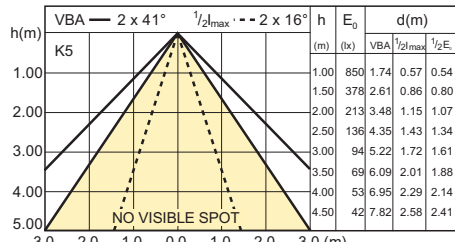

4.5-35 W GU10 PAR16 840 4000K 36D