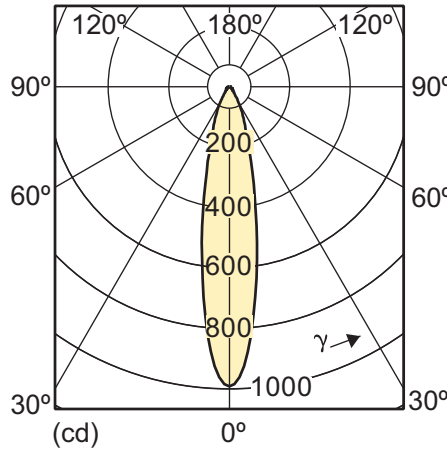

4-35W GU10 /930 25D