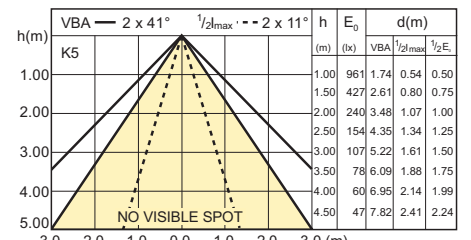

VLE D 3.5-35W GU10 40D

VLE D 4.3-50W GU10 40D

5.4-50W GU10 /927 25D

5.4-50W GU10 /927 40D

5.4-50W GU10 /930 25D

5.4-50W GU10 /930 40D

Light technical

5.4-50W GU10 /940 40D