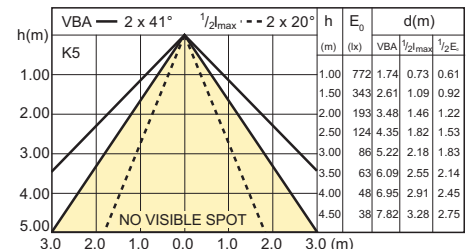

5.5-50W GU10 827 2700K 40D