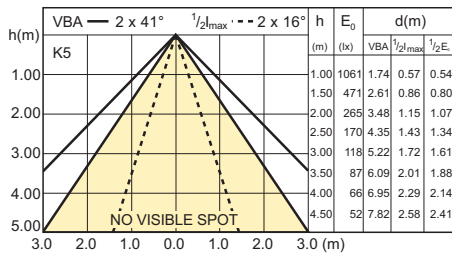

VLE D 3.5-35W GU10 40D

VLE D 4.3-50W GU10 40D

5.4-50W GU10 /927 25D

5.4-50W GU10 /927 40D

5.4-50W GU10 /930 25D

5.4-50W GU10 /930 40D

Light technical

5.4-50W GU10 /940 40D