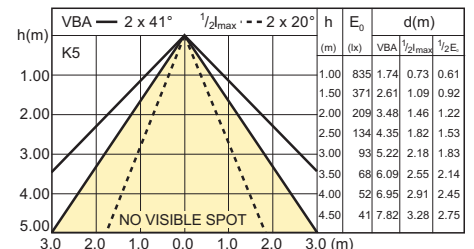

5.5-50W GU10 830 3000K 40D