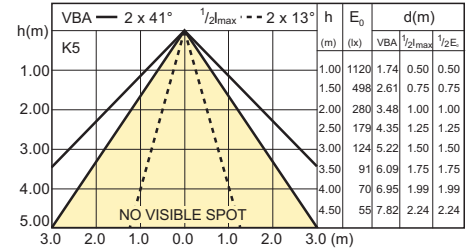

5.5-50W GU10 827 2700K 25D