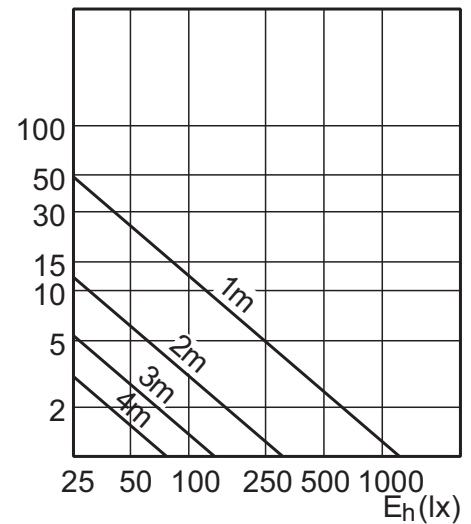

5.5-50W GU10 830 3000K 25D