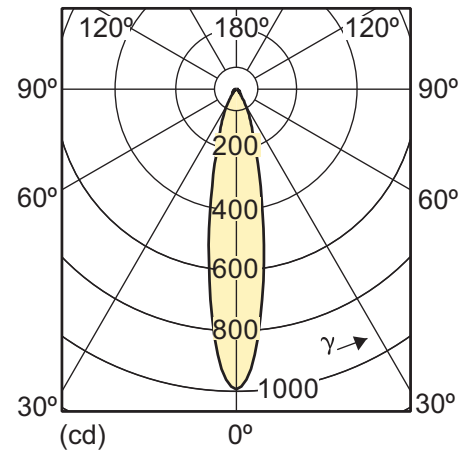

VLE D 4.3-50W GU10 40D

5.4-50W GU10 /927 25D

5.4-50W GU10 /927 40D

5.4-50W GU10 /930 25D

Light technical

5.4-50W GU10 /930 40D

5.4-50W GU10 /940 40D

4-35W GU10 /927 25D