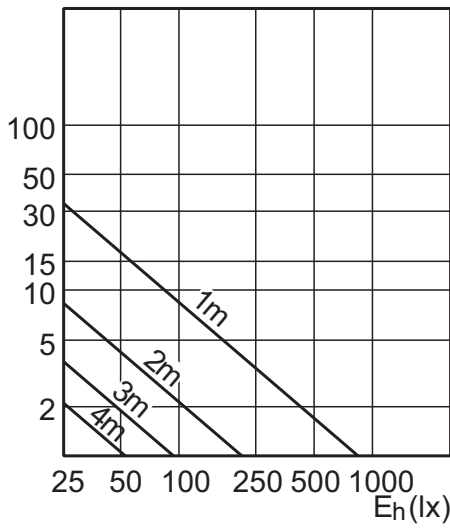

Light technical

5.5-50W GU10 830 3000K 40D