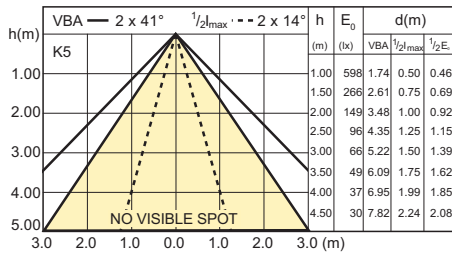

4-35W GU10 /930 40D