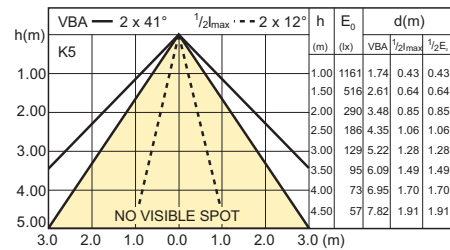

4-35W GU10 840 4000K 25D