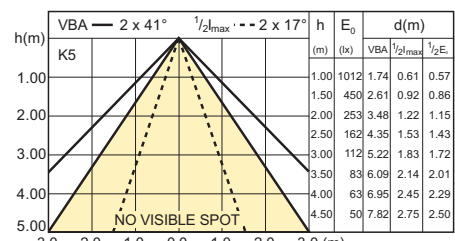

5.4-50W GU10 /927 40D