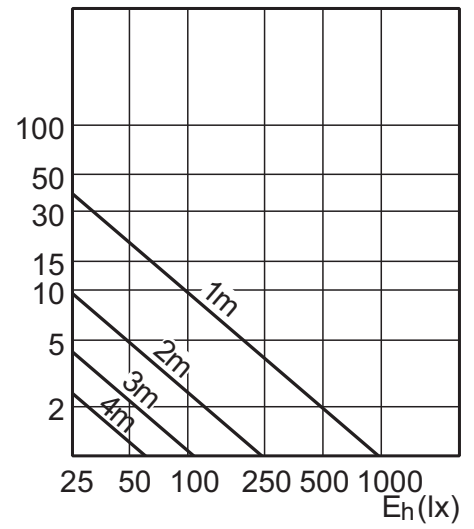

5.3-50 W GU10 PAR16 830 3000K 36D