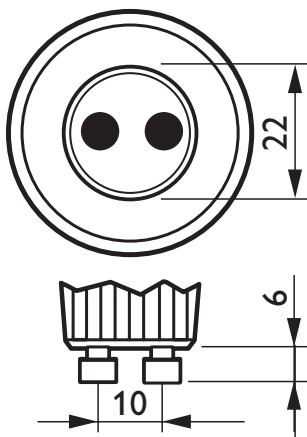

Order code	Full product name	Cap-Base	Bulb	Rated Life-time
457191 00	MASTER LEDspotMV D 5.4-50W GU10 930 25D	GU10	-	50000 hr
457214 00	MASTER LEDspotMV D 5.4-50W GU10 930 40D	GU10	-	50000 hr
457252 00	MASTER LEDspotMV D 5.4-50W GU10 940 40D	GU10	-	50000 hr
457276 00	MASTER LEDspotMV D 4-35W GU10 927 25D	GU10	-	50000 hr
457290 00	MASTER LEDspotMV D 4-35W GU10 927 40D	GU10	-	50000 hr
457313 00	MASTER LEDspotMV D 4-35W GU10 930 25D	GU10	-	50000 hr
457337 00	MASTER LEDspotMV D 4-35W GU10 930 40D	GU10	-	50000 hr
457351 00	MASTER LEDspotMV D 4-35W GU10 940 25D	GU10	-	50000 hr
457399 00	MASTER LEDspotMV D 4-35W GU10 940 40D	GU10	-	50000 hr
457030 00	MASTER LEDspotMV VLE D 3.5-35W GU10 827 40D	GU10	-	35000 hr
457054 00	MASTER LEDspotMV VLE D 3.5-35W GU10 830 40D	GU10	-	35000 hr
457078 00	MASTER LEDspotMV VLE D 3.5-35W GU10 840 40D	GU10	-	35000 hr
457092 00	MASTER LEDspotMV VLE D 4.3-50W GU10 827 40D	GU10	-	35000 hr
457115 00	MASTER LEDspotMV VLE D 4.3-50W GU10 830 40D	GU10	-	35000 hr
457139 00	MASTER LEDspotMV VLE D 4.3-50W GU10 840 40D	GU10	-	35000 hr

Installation diagrams

GU10