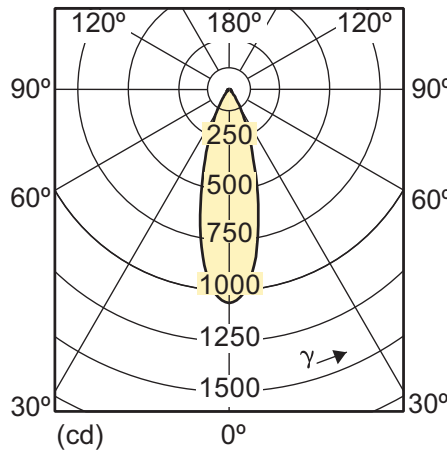

VLE D 4.3-50W GU10 40D

5.4-50W GU10 /927 25D

5.4-50W GU10 /927 40D

5.4-50W GU10 /930 25D

Light technical

5.4-50W GU10 /930 40D

5.4-50W GU10 /940 40D

4-35W GU10 /927 25D