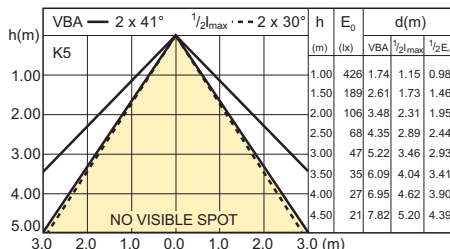

5.5-50W GU10 827 2700K 60D