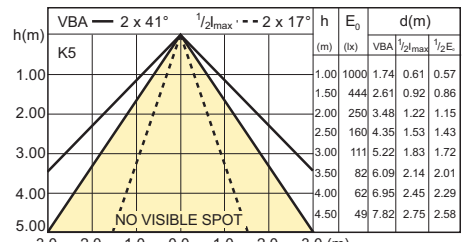

5.3-50 W GU10 PAR16 840 4000K 36D