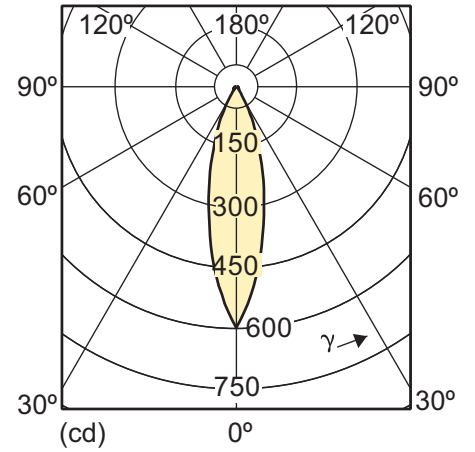

4-35W GU10 /930 40D