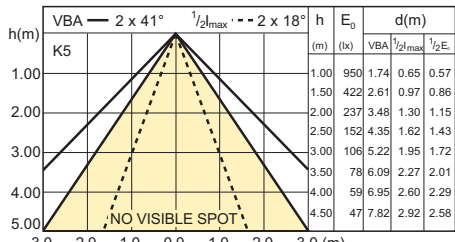

5.3-50 W GU10 PAR16 827 2700K 36D