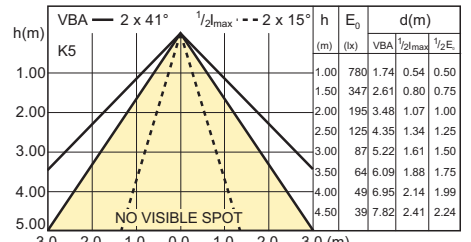

4.5-35W GU10 PAR16 827 2700K 36D