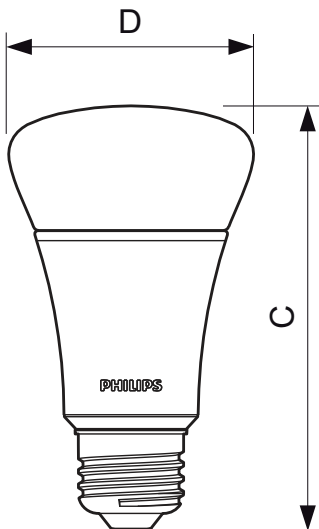

### • Product Dimensions

Overall Length C	109.6 mm
Diameter D	61.5 mm

### • Product Data

Order code	929000247902
Full product code	929000247902
Full product name	MASTER LEDbulb D 7-40W E27 827 A60
Order product name	MAS LEDbulb D 7-40W E27 827 A60
Pieces per pack	1
Packing configuration	6
Packs per outerbox	6
Bar code on pack - EAN1	8718291671961
Bar code on outerbox - EAN3	8718291671978
Logistic code(s) - 12NC	929000247902
Net weight per piece	0.134 kg

## Dimensional drawing