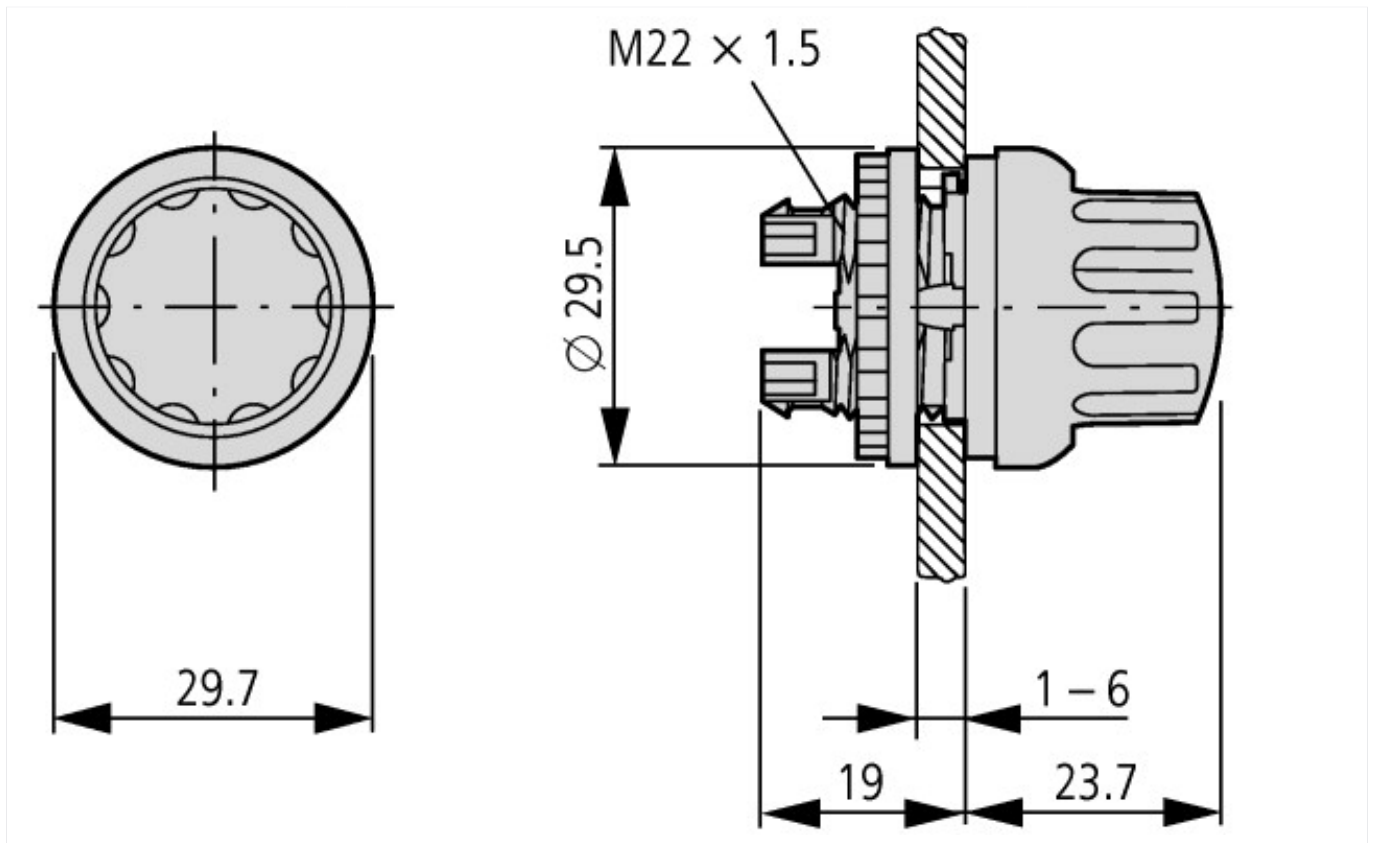

Range			RMQ-Titan (drilling dimensions 22.5 mm)
Basic function			Selector switch actuators
Single unit/Complete unit			Single unit
Description			Two positions
Function			maintained  right: 60°
Design			With rotary head
Button plate			
Front ring			Front ring: titanium
Connection to SmartWire-DT			yes

Technical data according to ETIM 4.0

Color bezel			Chrome
-------------	--	--	--------

Suitable for illumination			No
Lens design			Round
Protection type (IP), at front			IP66
Material front ring			Insulated material
Momentary			No
Number of switch positions			2
Color actuator			black
Hole diameter		mm	22
With bezel			YES
Width of opening		mm	22
Height meter opening		mm	6

CAD-Data

Product standards CAD data:

<http://eaton-moeller.partcommunity.com>

Dimensions

Additional product information (links)

IL04716002Z (AWA1160-1745) RMQ-Titan System	ftp://ftp.moeller.net/DOCUMENTATION/AWA_INSTRUCTIONS/IL04716002Z2011_03.pdf
Engineering	
Key to part numbers	ftp://ftp.moeller.net/DOCUMENTATION/PDF/GB/TYPENSCHLUESSEL_RMQ-TITAN_de.pdf
Engineering	ftp://ftp.moeller.net/DOCUMENTATION/PDF/GB/PRO_RMQTitan_D_de.pdf
Ordering example for custom complete units	ftp://ftp.moeller.net/DOCUMENTATION/PDF/GB/Bestellbeispiel_F0315_COMBINATION_de.pdf
Order form for custom complete units	ftp://ftp.moeller.net/DOCUMENTATION/PDF/GB/Form_F0315_Combination_de.pdf