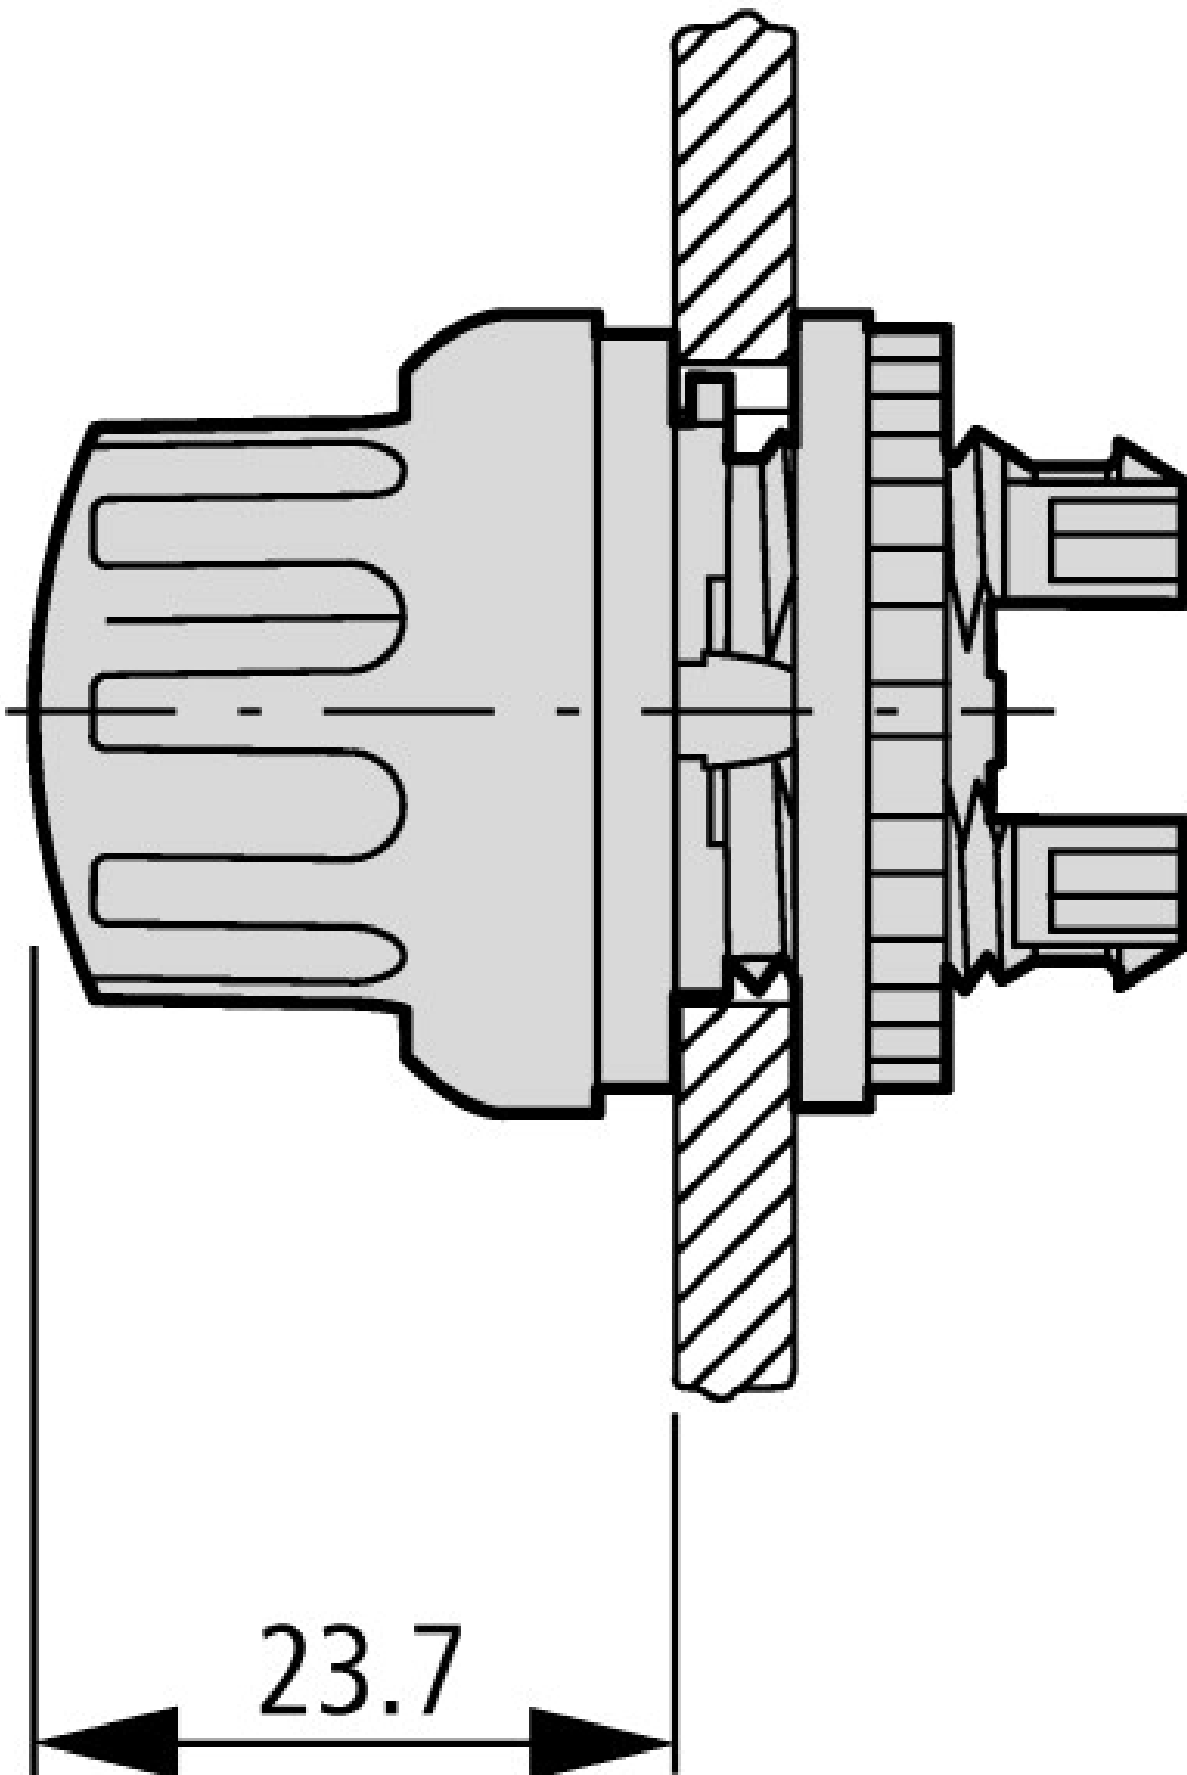

Sel.switch,2 pos.,inscript.

Part no.

M22-WR

Article no.

216855

Powering Business Worldwide™

Front ring gold-plated, →#274150

Program

Range			RMQ-Titan (drilling dimensions 22.5 mm)
Basic function			Selector switch actuators
Single unit/Complete unit			Single unit
Description			Two positions
Function			maintained  right: 60°
Design			With rotary head
Button plate			
Front ring			Front ring: titanium
Connection to SmartWire-DT			yes

Technical data according to ETIM 4.0

Color bezel			Chrome
-------------	--	--	--------

Suitable for illumination			No
Lens design			Round
Protection type (IP), at front			IP66
Material front ring			Insulated material
Momentary			No
Number of switch positions			2
Color actuator			black
Hole diameter		mm	22
With bezel			YES
Width of opening		mm	22
Height meter opening		mm	6

CAD-Data

Product standards CAD data:

<http://eaton-moeller.partcommunity.com>

Dimensions

Additional product information (links)

IL04716002Z (AWA1160-1745) RMQ-Titan System	ftp://ftp.moeller.net/DOCUMENTATION/AWA_INSTRUCTIONS/IL04716002Z2011_03.pdf
Engineering	
Key to part numbers	ftp://ftp.moeller.net/DOCUMENTATION/PDF/GB/TYPENSCHLUESSEL_RMQ-TITAN_de.pdf
Engineering	ftp://ftp.moeller.net/DOCUMENTATION/PDF/GB/PRO_RMQTitan_D_de.pdf
Ordering example for custom complete units	ftp://ftp.moeller.net/DOCUMENTATION/PDF/GB/Bestellbeispiel_F0315_COMBINATION_de.pdf
Order form for custom complete units	ftp://ftp.moeller.net/DOCUMENTATION/PDF/GB/Form_F0315_Combination_de.pdf