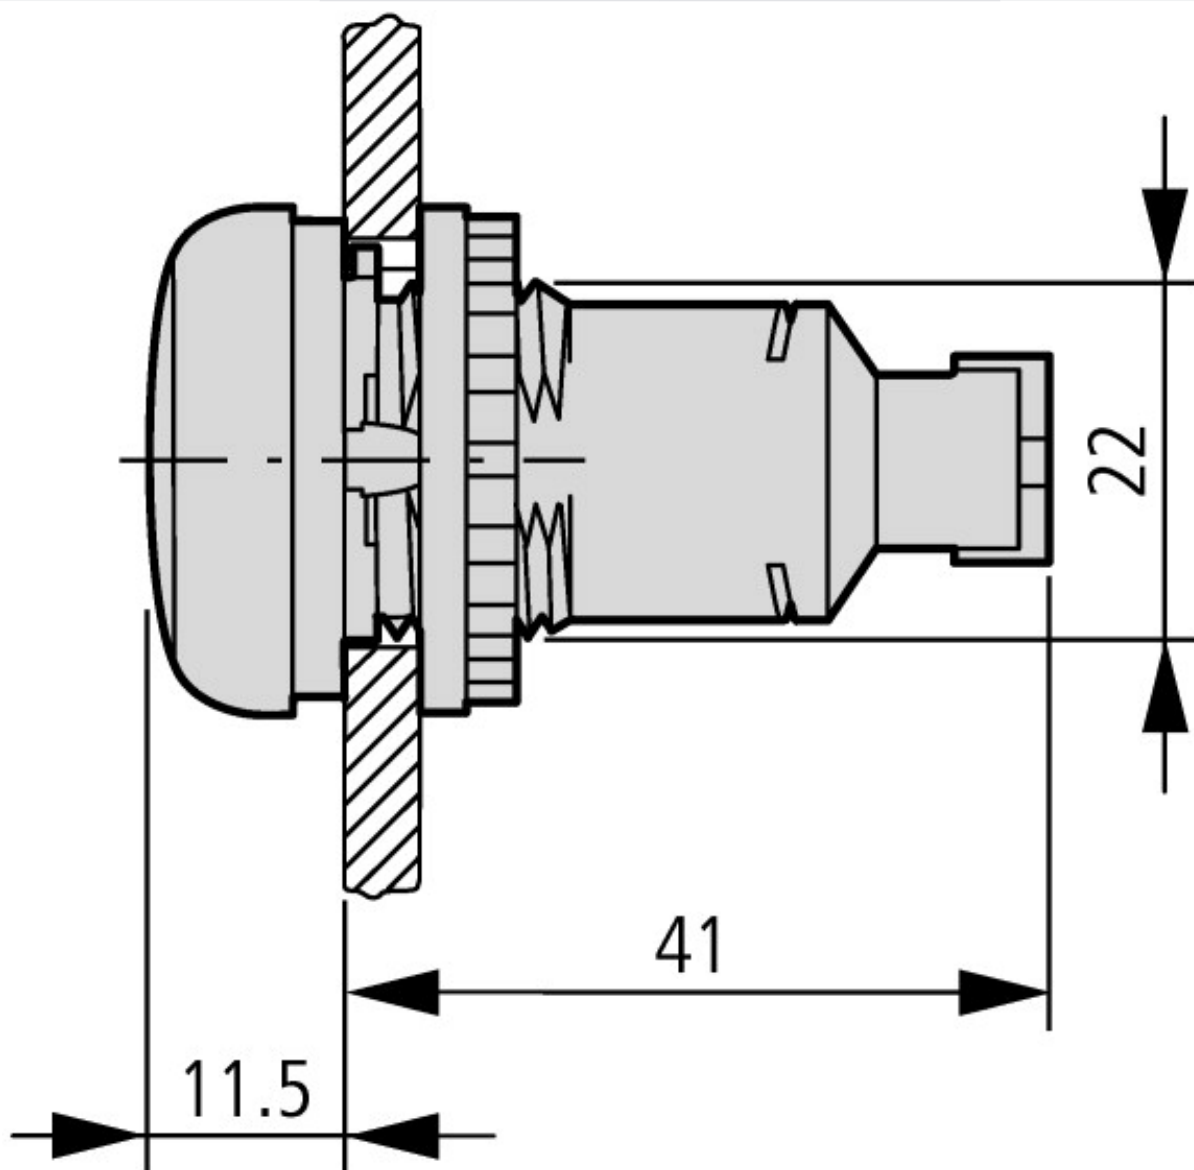

Additional product information (links)

IL04716002Z (AWA1160-1745) RMQ-Titan System

<ftp://ftp.moeller.net/DOCUMENTATION/AWA_INSTRUCTIONS/IL04716002Z2011_03.pdf>

Engineering

Key to part numbers

<ftp://ftp.moeller.net/DOCUMENTATION/PDF/GB/TYPENSCHLUESSEL_RM-Q-TITAN_de.pdf>

Engineering

<ftp://ftp.moeller.net/DOCUMENTATION/PDF/GB/PRO_RMQTitan_D_de.pdf>