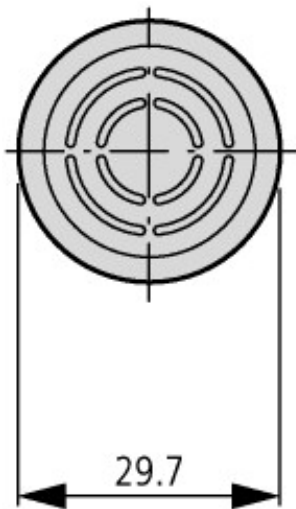

Additional product information (links)

IL04716002Z (AWA1160-1745) RMQ-Titan System

<ftp://ftp.moeller.net/DOCUMENTATION/AWA_INSTRUCTIONS/IL04716002Z2011_03.pdf>

Engineering

Key to part numbers

<ftp://ftp.moeller.net/DOCUMENTATION/PDF/GB/TYPENSCHLUESSEL_RM-Q-TITAN_de.pdf>

Engineering

<ftp://ftp.moeller.net/DOCUMENTATION/PDF/GB/PRO_RMQTitan_D_de.pdf>