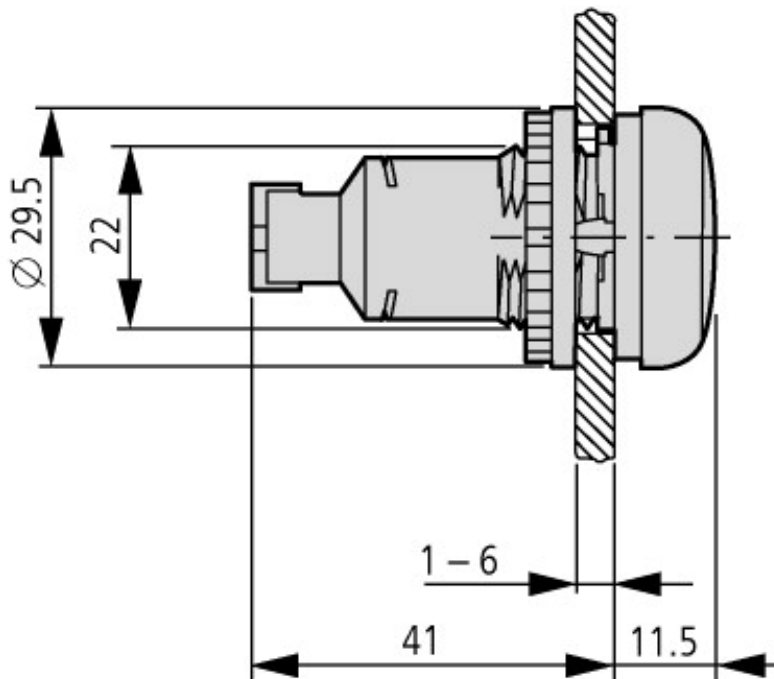

Additional product information (links)

IL04716002Z (AWA1160-1745) RMQ-Titan System

<ftp://ftp.moeller.net/DOCUMENTATION/AWA_INSTRUCTIONS/IL04716002Z2011_03.pdf>

Engineering

Key to part numbers

<ftp://ftp.moeller.net/DOCUMENTATION/PDF/GB/TYPENSCHLUESSEL_RM-Q-TITAN_de.pdf>

Engineering

<ftp://ftp.moeller.net/DOCUMENTATION/PDF/GB/PRO_RMQTitan_D_de.pdf>