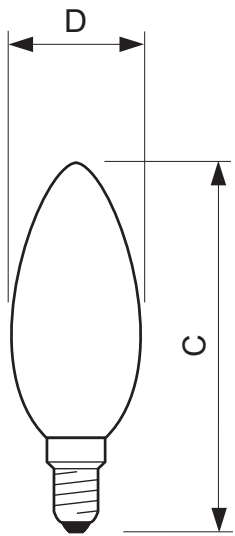

7.5-60W E27 ST64 CL

2.3-25W E14 B35 CL

2.3-25W E14 BA35 CL

2.3-25W E14 ST35 CL

2.3-25W E14 P45 CL

Dimensional drawing

CLA LEDCandle ND 2.3-25W E14 WW B35 CL

Product	C (Norm)	D (Norm)
LED 2.3-25W E14 WW B35 CL ND	97	35

Dimensional drawing

CLA LEDCandle ND 2.3-25W E14 WW ST35 CL

Product	C (Norm)	D (Norm)
LED 2.3-25W E14 WW ST35 CL ND	97	35

CLA LEDBulb ND 2.3-25W E27 WW ST64 CL

Product	C (Norm)	D (Norm)
LED 2.3-25W E27 WW ST64 CL ND	140	64
LED 4.3-40W E27 WW ST64 CL ND	140	64
LED 7.5-60W E27 WW ST64 CL ND	140	64