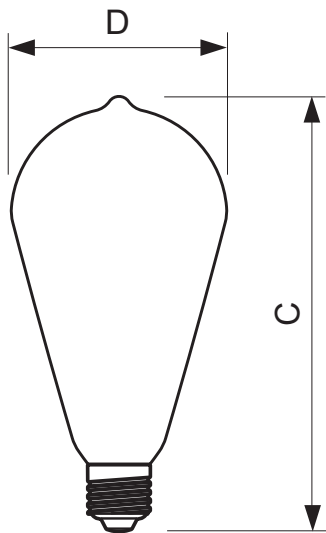

7.5-60W E27 ST64 CL

2.3-25W E14 B35 CL

2.3-25W E14 BA35 CL

2.3-25W E14 ST35 CL

2.3-25W E14 P45 CL

Dimensional drawing

CLA LEDCandle ND 2.3-25W E14 WW B35 CL

Product	C (Norm)	D (Norm)
LED 2.3-25W E14 WW B35 CL ND	97	35

CLA LEDCandle ND 2.3-25W E14 WW BA35 CL

Product	C (Norm)	D (Norm)
LED 2.3-25W E14 WW BA35 CL ND	123	35

CLA LEDBulb ND 4.3-40W E27 WW A60 CL

Product	C (Norm)	D (Norm)
LED 4.3-40W E27 WW A60 CL ND	104	60
LED 7.5-60W E27 WW A60 CL ND	104	60

Dimensional drawing

CLA LEDCandle ND 2.3-25W E14 WW ST35 CL

Product	C (Norm)	D (Norm)
LED 2.3-25W E14 WW ST35 CL ND	97	35

CLA LEDBulb ND 2.3-25W E27 WW ST64 CL

Product	C (Norm)	D (Norm)
LED 2.3-25W E27 WW ST64 CL ND	140	64
LED 4.3-40W E27 WW ST64 CL ND	140	64
LED 7.5-60W E27 WW ST64 CL ND	140	64