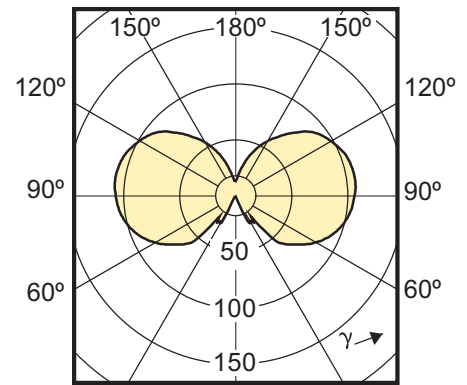

(cd/1000lm) 0°

7.5-60 W E27 ST64 CL 2700 K

Electrical Characteristics

Order code	Full product name	Wattage	Voltage	Line Frequency	Dimmable	Wattage Equivalent	Rated Wattage	Starting Time
929001180402	CLA LEDBulb ND 4.3-40W E27 WW A60 CL	4.3 W	220-240 V	50-60 Hz	No	40 W	4.3 W	0.5 (max) s
929001180502	CLA LEDBulb ND 7.5-60W E27 WW A60 CL	7.5 W	220-240 V	50-60 Hz	No	60 W	7.5 W	0.5 (max) s
929001190202	CLA LEDBulb ND 2.3-25W E27 WW ST64 CL	2.3 W	220-240 V	50-60 Hz	No	25 W	2.3 W	0.5 (max) s
929001190402	CLA LEDBulb ND 4.3-40W E27 WW ST64 CL	4.3 W	220-240 V	50-60 Hz	No	40 W	4.3 W	0.5 (max) s
929001190802	CLA LEDBulb ND 7.5-60W E27 WW ST64 CL	7.5 W	220-240 V	50-60 Hz	No	60 W	7.5 W	0.5 (max) s
929001180102	CLA LEDCandle ND 2.3-25W E14 WW B35 CL	2.3 W	220-240 V	50-60 Hz	No	25 W	2.3 W	0.5 (max) s
929001180302	CLA LEDCandle ND 2.3-25W E14 WW BA35 CL	2.3 W	220-240 V	50-60 Hz	No	25 W	2.3 W	0.5 (max) s
929001190102	CLA LEDCandle ND 2.3-25W E14 WW ST35 CL	2.3 W	220-240 V	50-60 Hz	No	25 W	2.3 W	0.5 (max) s
929001180202	CLA LEDLuster ND 2.3-25W E14 WW P45 CL	2.3 W	220-240 V	50-60 Hz	No	25 W	2.3 W	0.5 (max) s

Temperature Characteristics

Order code	Full product name	T-case maximum
929001180402	CLA LEDBulb ND 4.3-40W E27 WW A60 CL	65 C
929001180502	CLA LEDBulb ND 7.5-60W E27 WW A60 CL	65 C
929001190202	CLA LEDBulb ND 2.3-25W E27 WW ST64 CL	65 C
929001190402	CLA LEDBulb ND 4.3-40W E27 WW ST64 CL	65 C
929001190802	CLA LEDBulb ND 7.5-60W E27 WW ST64 CL	65 C
929001180102	CLA LEDCandle ND 2.3-25W E14 WW B35 CL	65 C
929001180302	CLA LEDCandle ND 2.3-25W E14 WW BA35 CL	65 C
929001190102	CLA LEDCandle ND 2.3-25W E14 WW ST35 CL	65 C
929001180202	CLA LEDLuster ND 2.3-25W E14 WW P45 CL	65 C

Environmental characteristics

Order code	Full product name	Energy Efficiency Label (EEL)	Energy consumption kWh/1000h
929001180402	CLA LEDBulb ND 4.3-40W E27 WW A60 CL	A++	5 kWh
929001180502	CLA LEDBulb ND 7.5-60W E27 WW A60 CL	A+	8 kWh
929001190202	CLA LEDBulb ND 2.3-25W E27 WW ST64 CL	A++	3 kWh
929001190402	CLA LEDBulb ND 4.3-40W E27 WW ST64 CL	A++	5 kWh
929001190802	CLA LEDBulb ND 7.5-60W E27 WW ST64 CL	A+	8 kWh