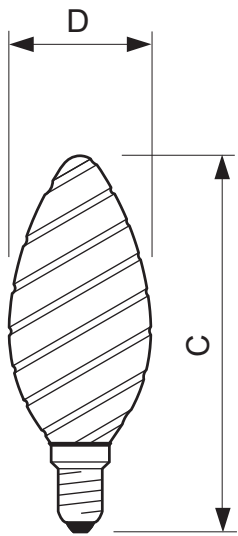

7.5-60W E27 ST64 CL

2.3-25W E14 B35 CL

2.3-25W E14 BA35 CL

2.3-25W E14 ST35 CL

2.3-25W E14 P45 CL

Dimensional drawing

CLA LEDCandle ND 2.3-25W E14 WW B35 CL

Product	C (Norm)	D (Norm)
LED 2.3-25W E14 WW B35 CL ND	97	35

CLA LEDCandle ND 2.3-25W E14 WW BA35 CL

Product	C (Norm)	D (Norm)
LED 2.3-25W E14 WW BA35 CL ND	123	35

CLA LEDBulb ND 4.3-40W E27 WW A60 CL

Product	C (Norm)	D (Norm)
LED 4.3-40W E27 WW A60 CL ND	104	60
LED 7.5-60W E27 WW A60 CL ND	104	60

Dimensional drawing

CLA LEDCandle ND 2.3-25W E14 WW ST35 CL

Product	C (Norm)	D (Norm)
LED 2.3-25W E14 WW ST35 CL ND	97	35

CLA LEDBulb ND 2.3-25W E27 WW ST64 CL

Product	C (Norm)	D (Norm)
LED 2.3-25W E27 WW ST64 CL ND	140	64
LED 4.3-40W E27 WW ST64 CL ND	140	64
LED 7.5-60W E27 WW ST64 CL ND	140	64