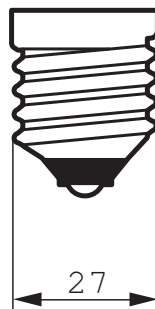

Dimensional drawing

CLA LEDLuster ND 2.3-25W E14 WW P45 CL

Product	C (Norm)	D (Norm)
LED 2.3-25W E14 WW P45 CL ND	80	45

General Characteristics

Order code	Full product name	Cap-Base	Bulb	Bulb Finish	Rated Lifetime (hours)
929001180402	CLA LEDBulb ND 4.3-40W E27 WW A60 CL	E27	A60	Clear	15000 hr
929001180502	CLA LEDBulb ND 7.5-60W E27 WW A60 CL	E27	A60	Clear	15000 hr
929001190202	CLA LEDBulb ND 2.3-25W E27 WW ST64 CL	E27	ST64	Clear	15000 hr
929001190402	CLA LEDBulb ND 4.3-40W E27 WW ST64 CL	E27	ST64	Clear	15000 hr
929001190802	CLA LEDBulb ND 7.5-60W E27 WW ST64 CL	E27	ST64	Clear	15000 hr

Order code	Full product name	Cap-Base	Bulb	Bulb Finish	Rated Lifetime (hours)
929001180102	CLA LEDCandle ND 2.3-25W E14 WW B35 CL	E14	B35	Clear	15000 hr
929001180302	CLA LEDCandle ND 2.3-25W E14 WW BA35 CL	E14	BA35	Clear	15000 hr
929001190102	CLA LEDCandle ND 2.3-25W E14 WW ST35 CL	E14	ST35	Clear	15000 hr
929001180202	CLA LEDLuster ND 2.3-25W E14 WW P45 CL	E14	P45	Clear	15000 hr

Installation diagrams

E14

E27