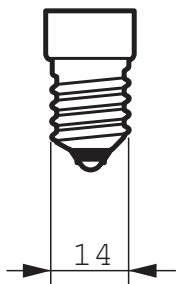

Installation diagrams

E14