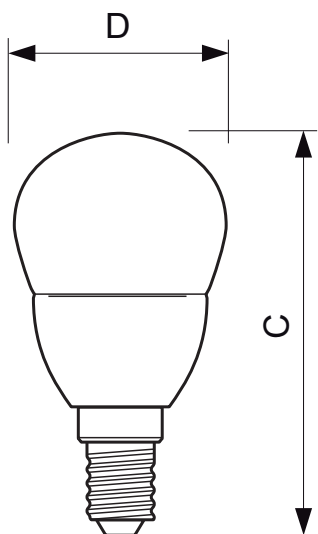

7.5-60W E27 ST64 CL

2.3-25W E14 B35 CL

2.3-25W E14 BA35 CL

2.3-25W E14 ST35 CL

2.3-25W E14 P45 CL

Dimensional drawing

CLA LEDCandle ND 2.3-25W E14 WW B35 CL

Product	C (Norm)	D (Norm)
LED 2.3-25W E14 WW B35 CL ND	97	35

Dimensional drawing

CLA LEDCandle ND 2.3-25W E14 WW ST35 CL

Product	C (Norm)	D (Norm)
LED 2.3-25W E14 WW ST35 CL ND	97	35

CLA LEDBulb ND 2.3-25W E27 WW ST64 CL

Product	C (Norm)	D (Norm)
LED 2.3-25W E27 WW ST64 CL ND	140	64
LED 4.3-40W E27 WW ST64 CL ND	140	64
LED 7.5-60W E27 WW ST64 CL ND	140	64

CLA LEDLuster ND 2.3-25W E14 WW P45 CL

Product	C (Norm)	D (Norm)
LED 2.3-25W E14 WW P45 CL ND	80	45

Dimensional drawing

CLA LEDLuster ND 2.3-25W E14 WW P45 CL

Product	C (Norm)	D (Norm)
LED 2.3-25W E14 WW P45 CL ND	80	45