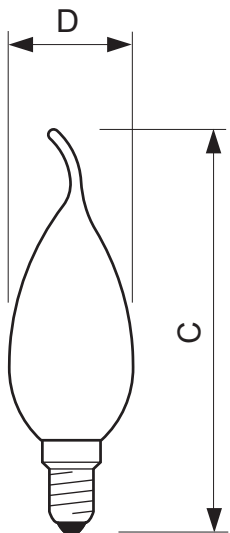

7.5-60W E27 ST64 CL

2.3-25W E14 B35 CL

2.3-25W E14 BA35 CL

2.3-25W E14 ST35 CL

2.3-25W E14 P45 CL

Dimensional drawing

CLA LEDCandle ND 2.3-25W E14 WW B35 CL

Product	C (Norm)	D (Norm)
LED 2.3-25W E14 WW B35 CL ND	97	35

Dimensional drawing

CLA LEDCandle ND 2.3-25W E14 WW ST35 CL

Product	C (Norm)	D (Norm)
LED 2.3-25W E14 WW ST35 CL ND	97	35

CLA LEDBulb ND 2.3-25W E27 WW ST64 CL

Product	C (Norm)	D (Norm)
LED 2.3-25W E27 WW ST64 CL ND	140	64
LED 4.3-40W E27 WW ST64 CL ND	140	64
LED 7.5-60W E27 WW ST64 CL ND	140	64