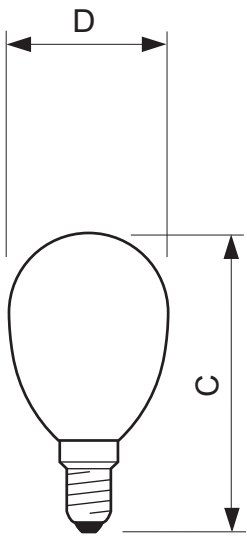

Dimensional drawing

CLA LEDLuster ND 2.3-25W E14 WW P45 CL

Product	C (Norm)	D (Norm)
LED 2.3-25W E14 WW P45 CL ND	80	45

General Characteristics

Order code	Full product name	Cap-Base	Bulb	Bulb Finish	Rated Lifetime (hours)
929001180402	CLA LEDBulb ND 4.3-40W E27 WW A60 CL	E27	A60	Clear	15000 hr
929001180502	CLA LEDBulb ND 7.5-60W E27 WW A60 CL	E27	A60	Clear	15000 hr
929001190202	CLA LEDBulb ND 2.3-25W E27 WW ST64 CL	E27	ST64	Clear	15000 hr
929001190402	CLA LEDBulb ND 4.3-40W E27 WW ST64 CL	E27	ST64	Clear	15000 hr
929001190802	CLA LEDBulb ND 7.5-60W E27 WW ST64 CL	E27	ST64	Clear	15000 hr

Order code	Full product name	Cap-Base	Bulb	Bulb Finish	Rated Lifetime (hours)
929001180102	CLA LEDCandle ND 2.3-25W E14 WW B35 CL	E14	B35	Clear	15000 hr
929001180302	CLA LEDCandle ND 2.3-25W E14 WW BA35 CL	E14	BA35	Clear	15000 hr
929001190102	CLA LEDCandle ND 2.3-25W E14 WW ST35 CL	E14	ST35	Clear	15000 hr
929001180202	CLA LEDLuster ND 2.3-25W E14 WW P45 CL	E14	P45	Clear	15000 hr

Installation diagrams

E14

E27