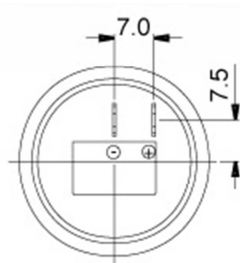

.:Shape

KPEG753

Rated Frequency (Hz)	3,600±500
Operating Voltage Range (V.D.C.)	6~28
Current Consumption (mA)	Max.10@12VDC
Sound Pressure Level (dB)	Min.82dB@30cm / 12VDC
Rated Voltage	12
Tone	Slow Pulse (3.0Hz±20%)@ 12VDC
Operating Temperature (°C)	-30 ~ +85
Storage Temperature (°C)	-40 ~ +95
Weight (Gram)	18.5
Material	ABS UL-94 1/16" HB (Gray)

.:Dimension

Top View

Tol : ±0.5 Unit : mm

.:Characteristic / Schematic Diagram