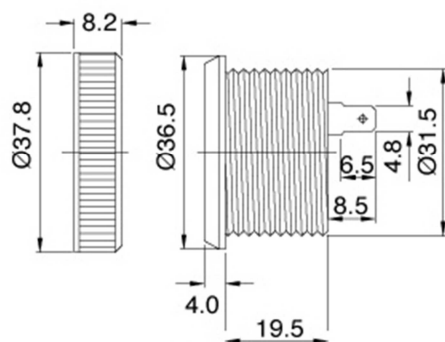

.:Shape

KPEG753

Rated Frequency (Hz)	3,600±500
Operating Voltage Range (V.D.C.)	6~28
Current Consumption (mA)	Max.10@12VDC
Sound Pressure Level (dB)	Min.82dB@30cm / 12VDC
Rated Voltage	12
Tone	Slow Pulse (3.0Hz±20%)@ 12VDC
Operating Temperature (°C)	-30 ~ +85
Storage Temperature (°C)	-40 ~ +95
Weight (Gram)	18.5
Material	ABS UL-94 1/16" HB (Gray)

.:Dimension

Top View

Tol : ±0.5 Unit : mm

.:Characteristic / Schematic Diagram