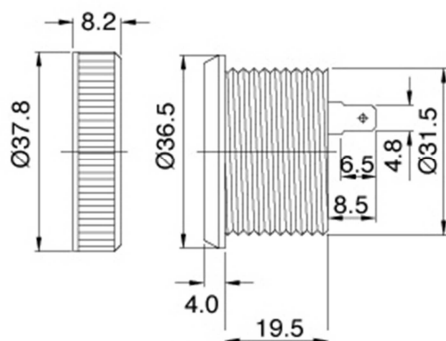

## KPEG750

Rated Frequency (Hz)	3,600±500
Operating Voltage Range (V.D.C.)	4~28
Current Consumption (mA)	Max.8@12VDC
Sound Pressure Level (dB)	Min.80dB@30cm / 12VDC
Rated Voltage	12
Tone	Continuous
Operating Temperature (°C)	-30 ~ +85
Storage Temperature (°C)	-40 ~ +95
Weight (Gram)	18.5
Material	ABS UL-94 1/16" HB (Gray)

.:Dimension

Top View

Tol : ±0.5 Unit : mm

.:Characteristic / Schematic Diagram