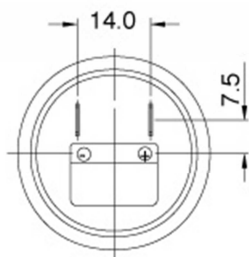

.:Dimension

Top View

Tol : ±0.5 Unit : mm

.:Characteristic / Schematic Diagram