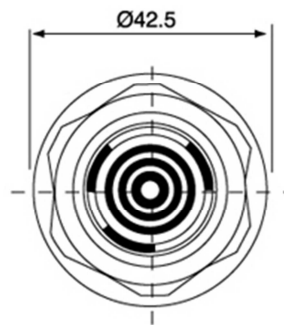

Shape

**KPEG620AN**

Rated Frequency (Hz)	2,800±500
Operating Voltage Range (V.D.C.)	60~250 AC/DC
Current Consumption (mA)	Max. 18@220VDC/AC
Sound Pressure Level (dB)	Min. 85dB@30cm / 220VDC/AC
Rated Voltage	220VDC/AC
Tone	Continuous
Operating Temperature (°C)	-30 ~ +85
Storage Temperature (°C)	-40 ~ +95
Weight (Gram)	51.0
Material	奇美PA-777D環保(Black)

Dimension

Top View

Characteristic / Schematic Diagram