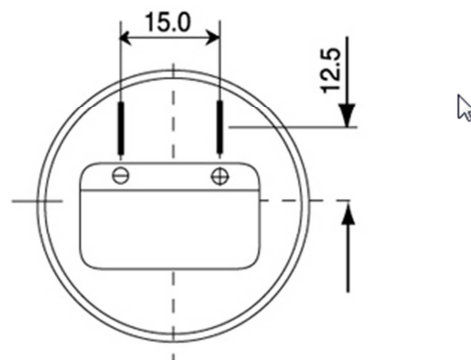

Shape

**KPEG620AN**

Rated Frequency (Hz)	2,800±500
Operating Voltage Range (V.D.C.)	60~250 AC/DC
Current Consumption (mA)	Max. 18@220VDC/AC
Sound Pressure Level (dB)	Min. 85dB@30cm / 220VDC/AC
Rated Voltage	220VDC/AC
Tone	Continuous
Operating Temperature (°C)	-30 ~ +85
Storage Temperature (°C)	-40 ~ +95
Weight (Gram)	51.0
Material	奇美PA-777D環保(Black)

Dimension

Top View

Characteristic / Schematic Diagram