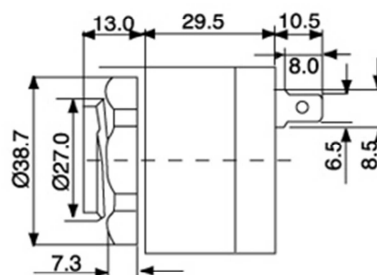

Shape

**KPEG620AN**

Rated Frequency (Hz)	2,800±500
Operating Voltage Range (V.D.C.)	60~250 AC/DC
Current Consumption (mA)	Max. 18@220VDC/AC
Sound Pressure Level (dB)	Min. 85dB@30cm / 220VDC/AC
Rated Voltage	220VDC/AC
Tone	Continuous
Operating Temperature (°C)	-30 ~ +85
Storage Temperature (°C)	-40 ~ +95
Weight (Gram)	51.0
Material	奇美PA-777D環保(Black)

Dimension

Top View

Characteristic / Schematic Diagram