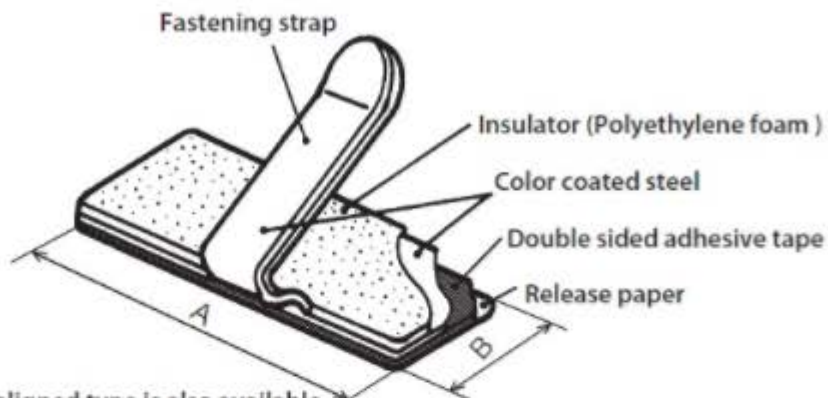

## CORD KEEP / K

### Features

- Metal clamp with an electric insulating foam layer grips cables firmly and safely.

### Material

- Body / Color coated steel ( Color: Grey )
- Insulator / Polyethylene foam ( Color: Grey )

※ 50 clamp aligned type is also available.  
5×10 components are on one adhesive tape.  
(K-103G-50,K-105G-50)