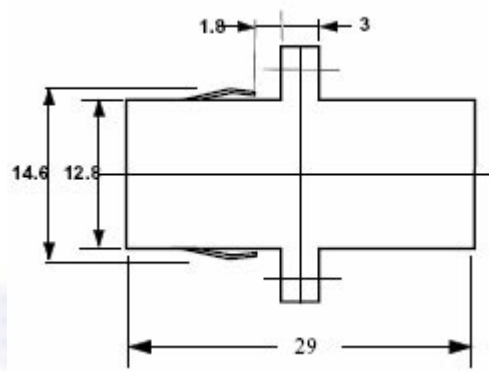

## LC Duplex Adapter

The LC connector and adapter set the standard for small optical fibre interconnects. With its simple to use latched lever locking mechanism preventing accidental disconnection and precision housing for optimum performance. The LC was also the first Small Form Factor (SFF) connector set available and offers fibre density and performance unheard before now.