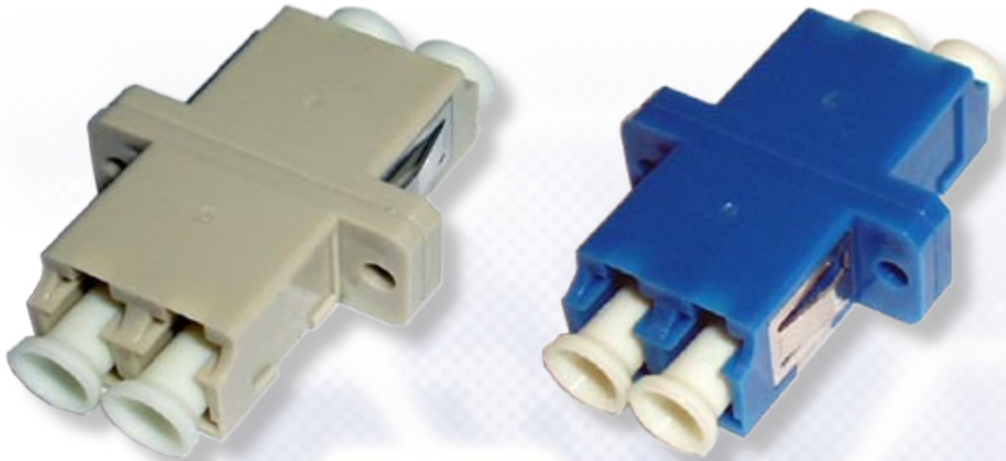

## LC Duplex Adapter

The LC connector and adapter set the standard for small optical fibre interconnects. With its simple to use latched lever locking mechanism preventing accidental disconnection and precision housing for optimum performance. The LC was also the first Small Form Factor (SFF) connector set available and offers fibre density and performance unheard before now.

### Ordering Information

- **LC multimode duplex**

Beige

FibreFab Pn. LCDPXBEIGE

- **LC singlemode duplex**

Blue

FibreFab Pn. LCDPXBLUE

www.fibrefab.com