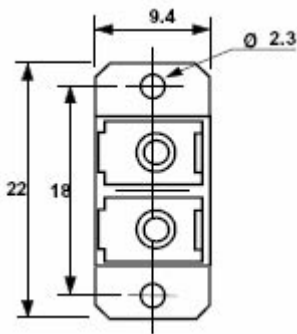

## LC Duplex Adapter

The LC connector and adapter set the standard for small optical fibre interconnects. With its simple to use latched lever locking mechanism preventing accidental disconnection and precision housing for optimum performance. The LC was also the first Small Form Factor (SFF) connector set available and offers fibre density and performance unheard before now.