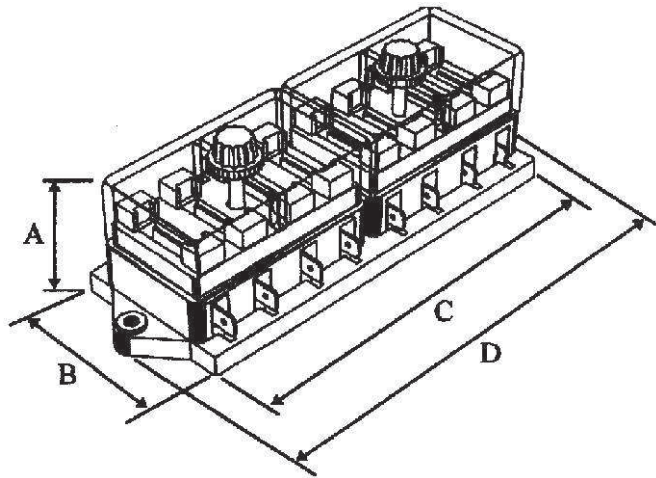

### **4 Way Blade Fuse Box**

Side entry cable connection to accept 6.3mm female Lucar connection

### **6 Way Blade Fuse Box**

Side entry cable connection to accept 6.3mm female Lucar connection

Part No.	Description	A	B	C	D
K322	2 Way	42	52	32	55
K324	4 Way	42	52	65	86
K326	6 Way	42	52	93	116
K328	8 Way	42	52	130	153
K330	10 Way	42	52	158	183
K332	12 Way	42	52	188	210