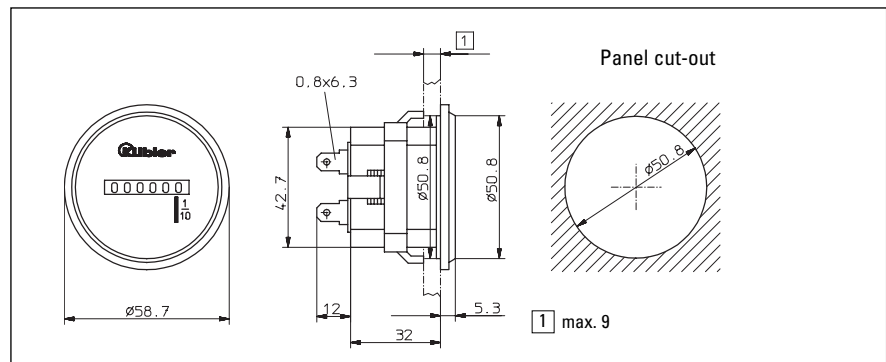

HR 76.2

V	Art-No. (AC, 50/60 Hz)	Art-No. (DC)
10 ... 80		0.135.200.373
115	0.135.200.301	
230	0.135.200.302