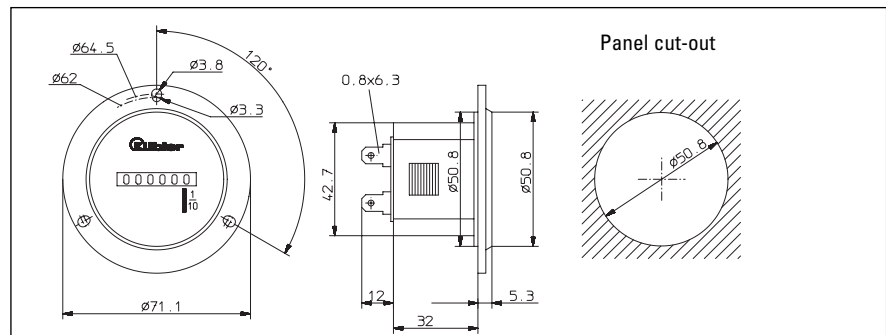

HR 76.1

V	Art-No. (AC, 50/60 Hz)	Art-No. (DC)
10 ... 80		0.135.100.373
115	0.135.100.301	
230	0.135.100.302